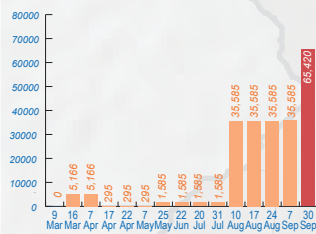

Displacements in Central Darfur in 2014

70,586 cumulative number of IDPs
65,420 net number of IDPs
5,166 reported returns to North Darfur

Displacement graph (on net no. of IDPs)

Percentage of IDPs in Darfur

Displacements in Darfur in 2014

482,866 cumulative number of IDPs
351,569 net number of IDPs
131,297 reported returns

LEGEND

- State capital
- IDP camp
- Conflict
- UNAMID Team Site
- Returns

Sectors Response