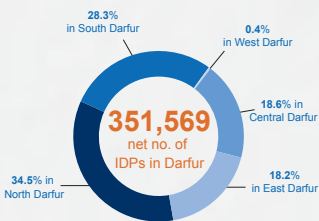

Displacements in Central Darfur in 2014

70,586 cumulative number of IDPs
65,420 net number of IDPs
5,166 reported returns to North Darfur

Displacement graph (on net no. of IDPs)

Percentage of IDPs in Darfur

Displacements in Darfur in 2014

482,866 cumulative number of IDPs
351,569 net number of IDPs
131,297 reported returns

LEGEND

- State capital
- IDP camp
- Conflict
- UNAMID Team Site
- Returns

Sectors Response