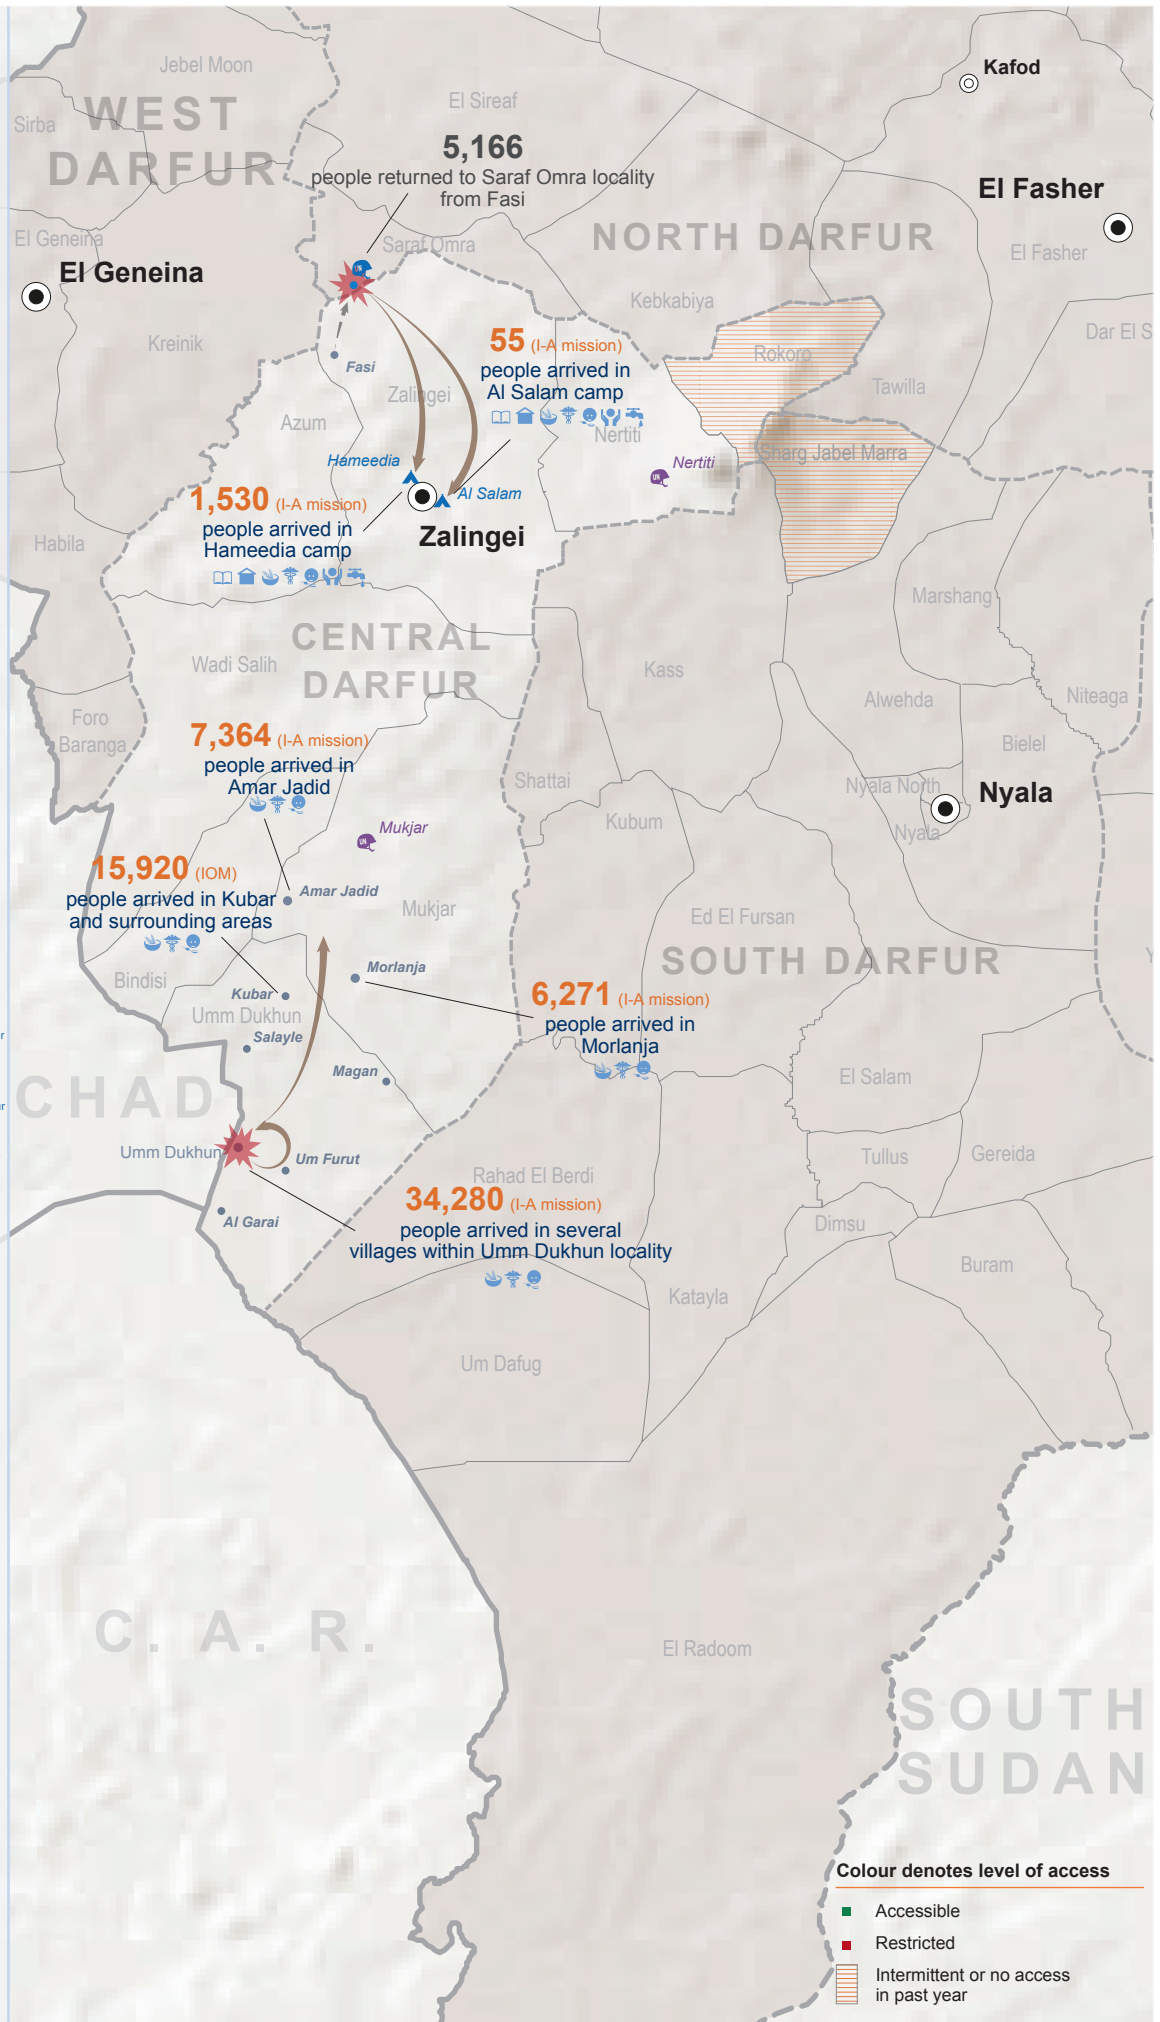

Displacements in Central Darfur in 2014

70,586 cumulative number of IDPs
65,420 net number of IDPs
5,166 reported returns to North Darfur

Displacement graph (on net no. of IDPs)

Percentage of IDPs in Darfur

Displacements in Darfur in 2014

482,866 cumulative number of IDPs
351,569 net number of IDPs
131,297 reported returns

LEGEND

- State capital
- IDP camp
- Conflict
- UNAMID Team Site
- Returns

Sectors Response

- Education
- Emergency Shelter & Non-Food Items
- Food Security & Livelihoods
- Health
- Nutrition
- Protection
- Water, Sanitation & Hygiene

Colour denotes level of access

- Accessible
- Restricted
- Intermittent or no access in past year