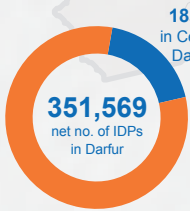

Displacements in Central Darfur in 2014

70,586 cumulative number of IDPs
65,420 net number of IDPs
5,166 reported returns to North Darfur

Displacement graph (on net no. of IDPs)

Percentage of IDPs in Darfur

Displacements in Darfur in 2014

482,866 cumulative number of IDPs
351,569 net number of IDPs
131,297 reported returns

LEGEND

- State capital
- IDP camp
- Conflict
- UNAMID Team Site
- Returns

Sectors Response