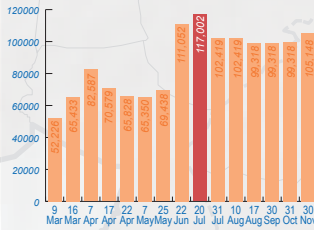

Displacements in South Darfur in 2014

Displacement graph (on net no. of IDPs)

Percentage of IDPs

Displacements in Darfur in 2014

LEGEND

- State capital
- ▲ IDP camp
- ★ Conflict
- UNAMID Team Site

Sectors Response