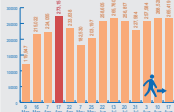

Displacement Graph

1. **Legend**
2. State capital
   - Primary town
   - IDP camp
   - Conflict
   - UNAMSD Team Site
   - Returns

1. **Colour denoted level of access**
2. Accessible
   - Restricted
   - Intermittent or no access in the past year