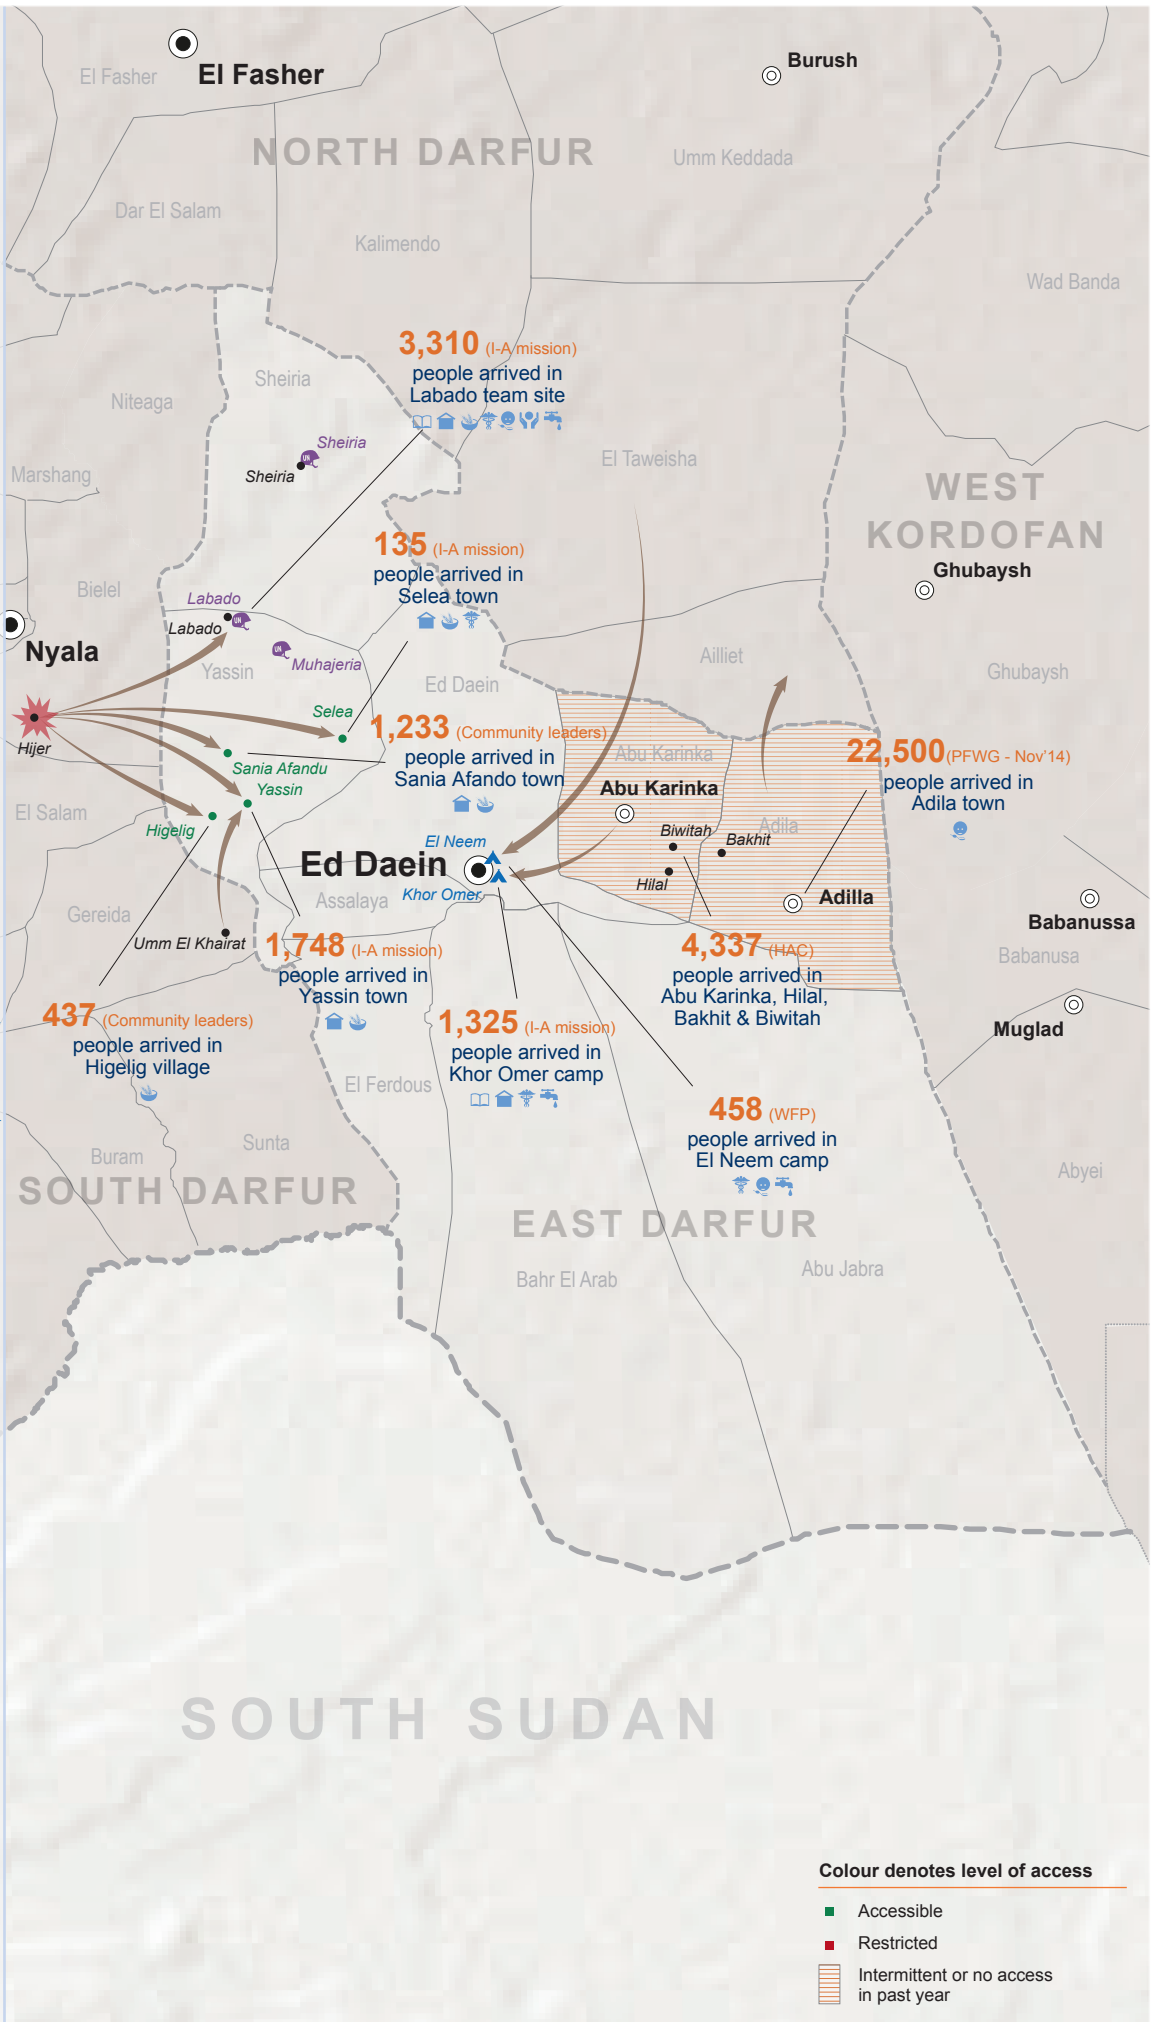

- ### LEGEND
- State capital
 - ▲ IDP camp
 - ★ Conflict
 - 👤 UNAMID Team Site
- ### Sectors Response
- 📖 Education
 - 🏠 Emergency Shelter & Non-Food Items
 - 🌾 Food Security & Livelihoods
 - 🏥 Health
 - 🍲 Nutrition
 - 🛡️ Protection
 - 🚰 Water, Sanitation & Hygiene

Colour denotes level of access

- Accessible
- Restricted
- ▨ Intermittent or no access in past year