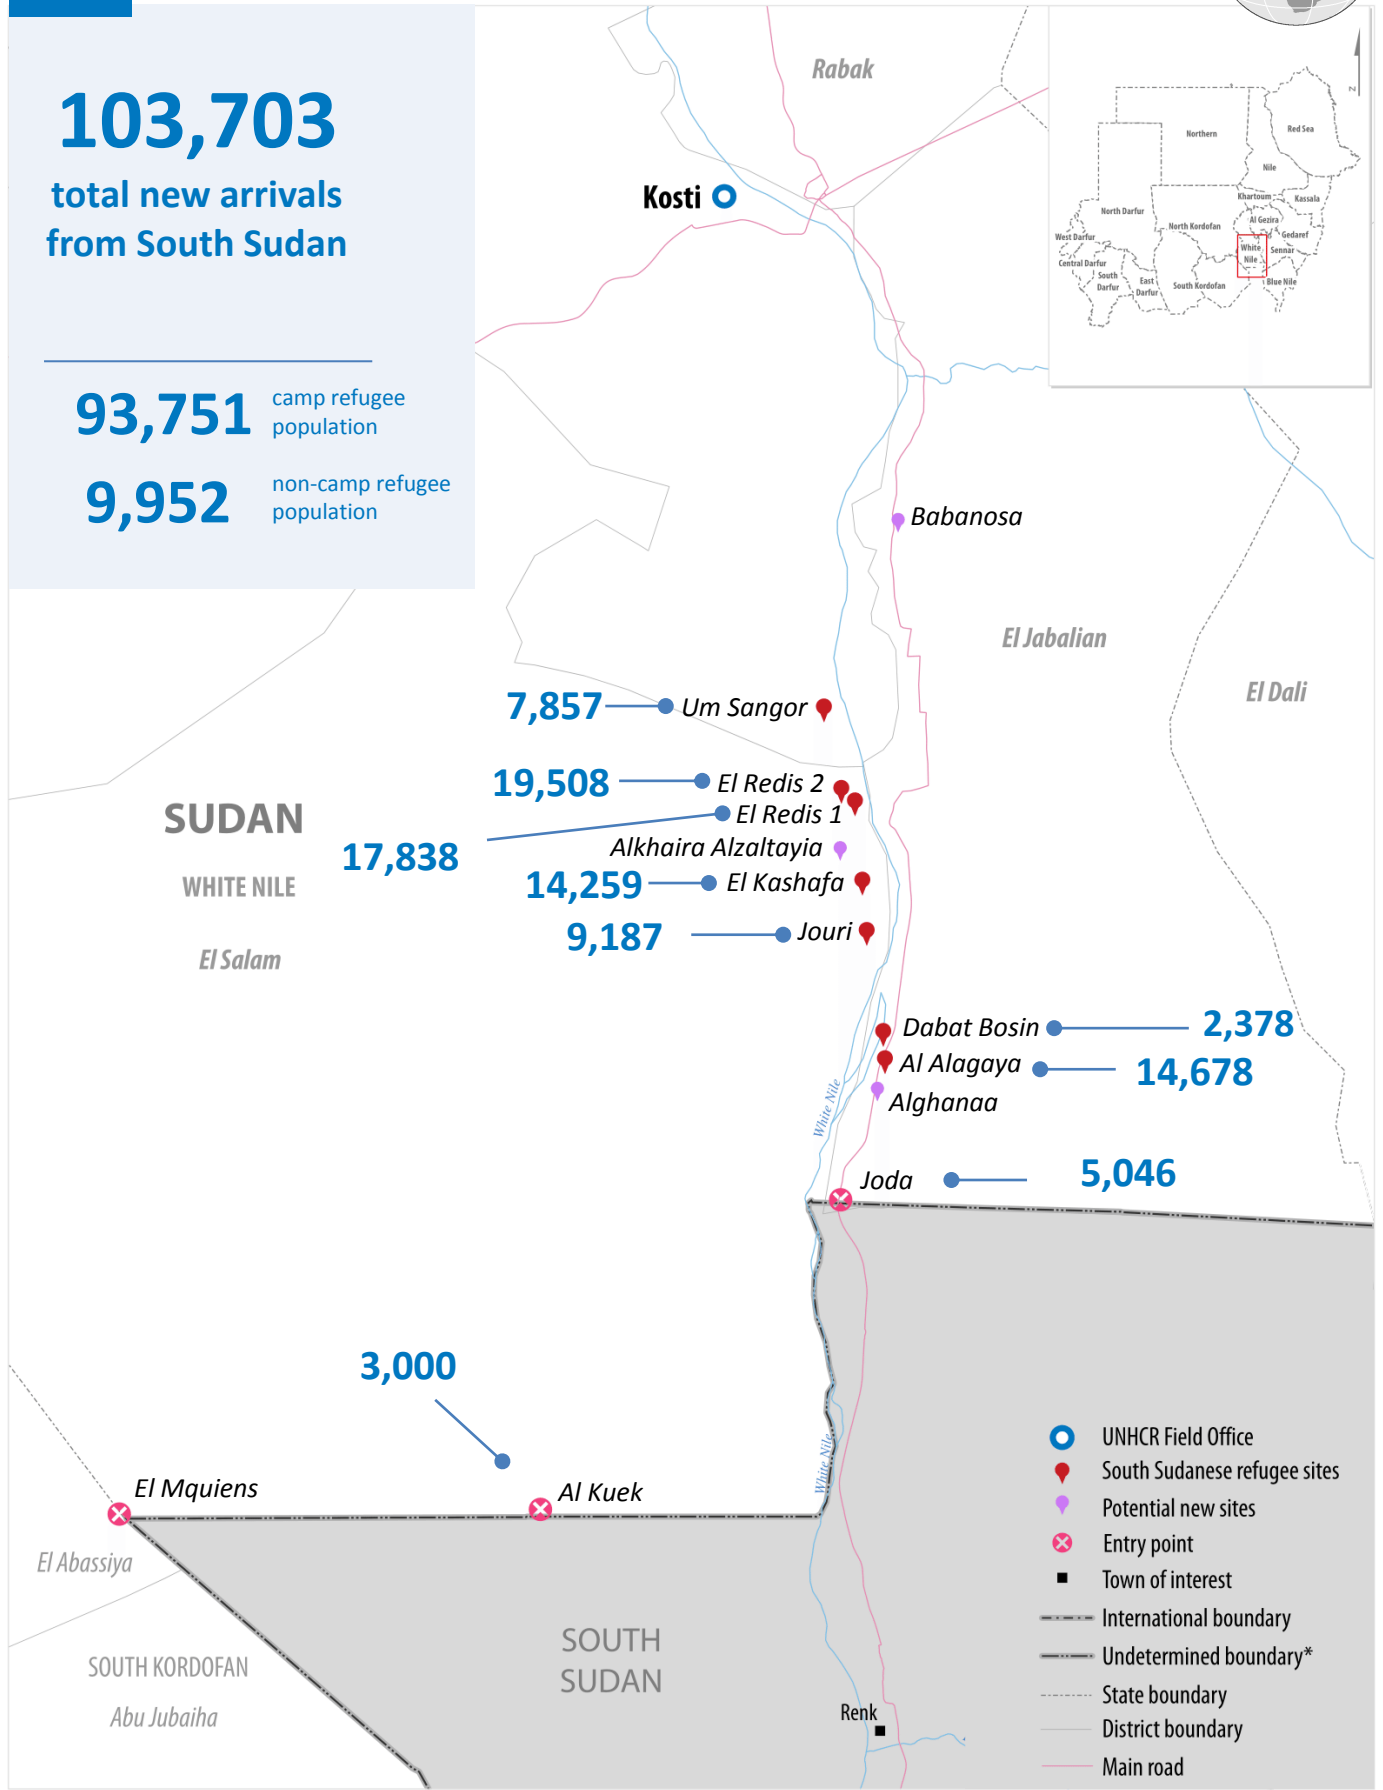

103,703
total new arrivals
from South Sudan

93,751 camp refugee
population

9,952 non-camp refugee
population

- UNHCR Field Office
- South Sudanese refugee sites
- Potential new sites
- ⊗ Entry point
- Town of interest
- International boundary
- Undetermined boundary*
- - - State boundary
- District boundary
- Main road

The boundaries and names shown and the designations used on this map do not imply official endorsement or acceptance by the United Nations. * Final boundary between the Republic of Sudan and the Republic of South Sudan has not yet been determined.