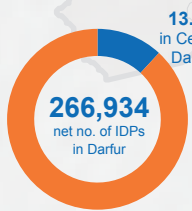

**Displacements in Central Darfur in 2014**

**40,951** cumulative number of IDPs  
**35,785** net number of IDPs  
**5,166** reported returns to North Darfur

**Displacement graph (on net no. of IDPs)**

**Percentage of IDPs**

**Displacements in Darfur in 2014**

**398,231** cumulative number of IDPs  
**266,934** net number of IDPs  
**131,297** reported returns

**LEGEND**

- State capital
- IDP camp
- Conflict
- UNAMID Team Site
- Returns