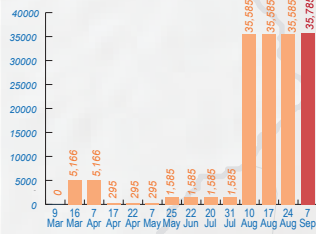

**Displacements in Central Darfur in 2014**

**40,951** cumulative number of IDPs  
**35,785** net number of IDPs  
**5,166** reported returns to North Darfur

**Displacement graph (on net no. of IDPs)**

**Percentage of IDPs**

**Displacements in Darfur in 2014**

**398,231** cumulative number of IDPs  
**266,934** net number of IDPs  
**131,297** reported returns

**LEGEND**

- State capital
- IDP camp
- Conflict
- UNAMID Team Site
- Returns