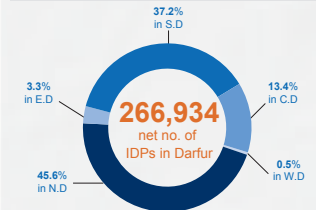

**Displacements in Central Darfur in 2014**

**40,951** cumulative number of IDPs  
**35,785** net number of IDPs  
**5,166** reported returns to North Darfur

**Displacement graph (on net no. of IDPs)**

**Percentage of IDPs**

**Displacements in Darfur in 2014**

**398,231** cumulative number of IDPs  
**266,934** net number of IDPs  
**131,297** reported returns

**LEGEND**

- State capital
- IDP camp
- Conflict
- UNAMID Team Site
- Returns