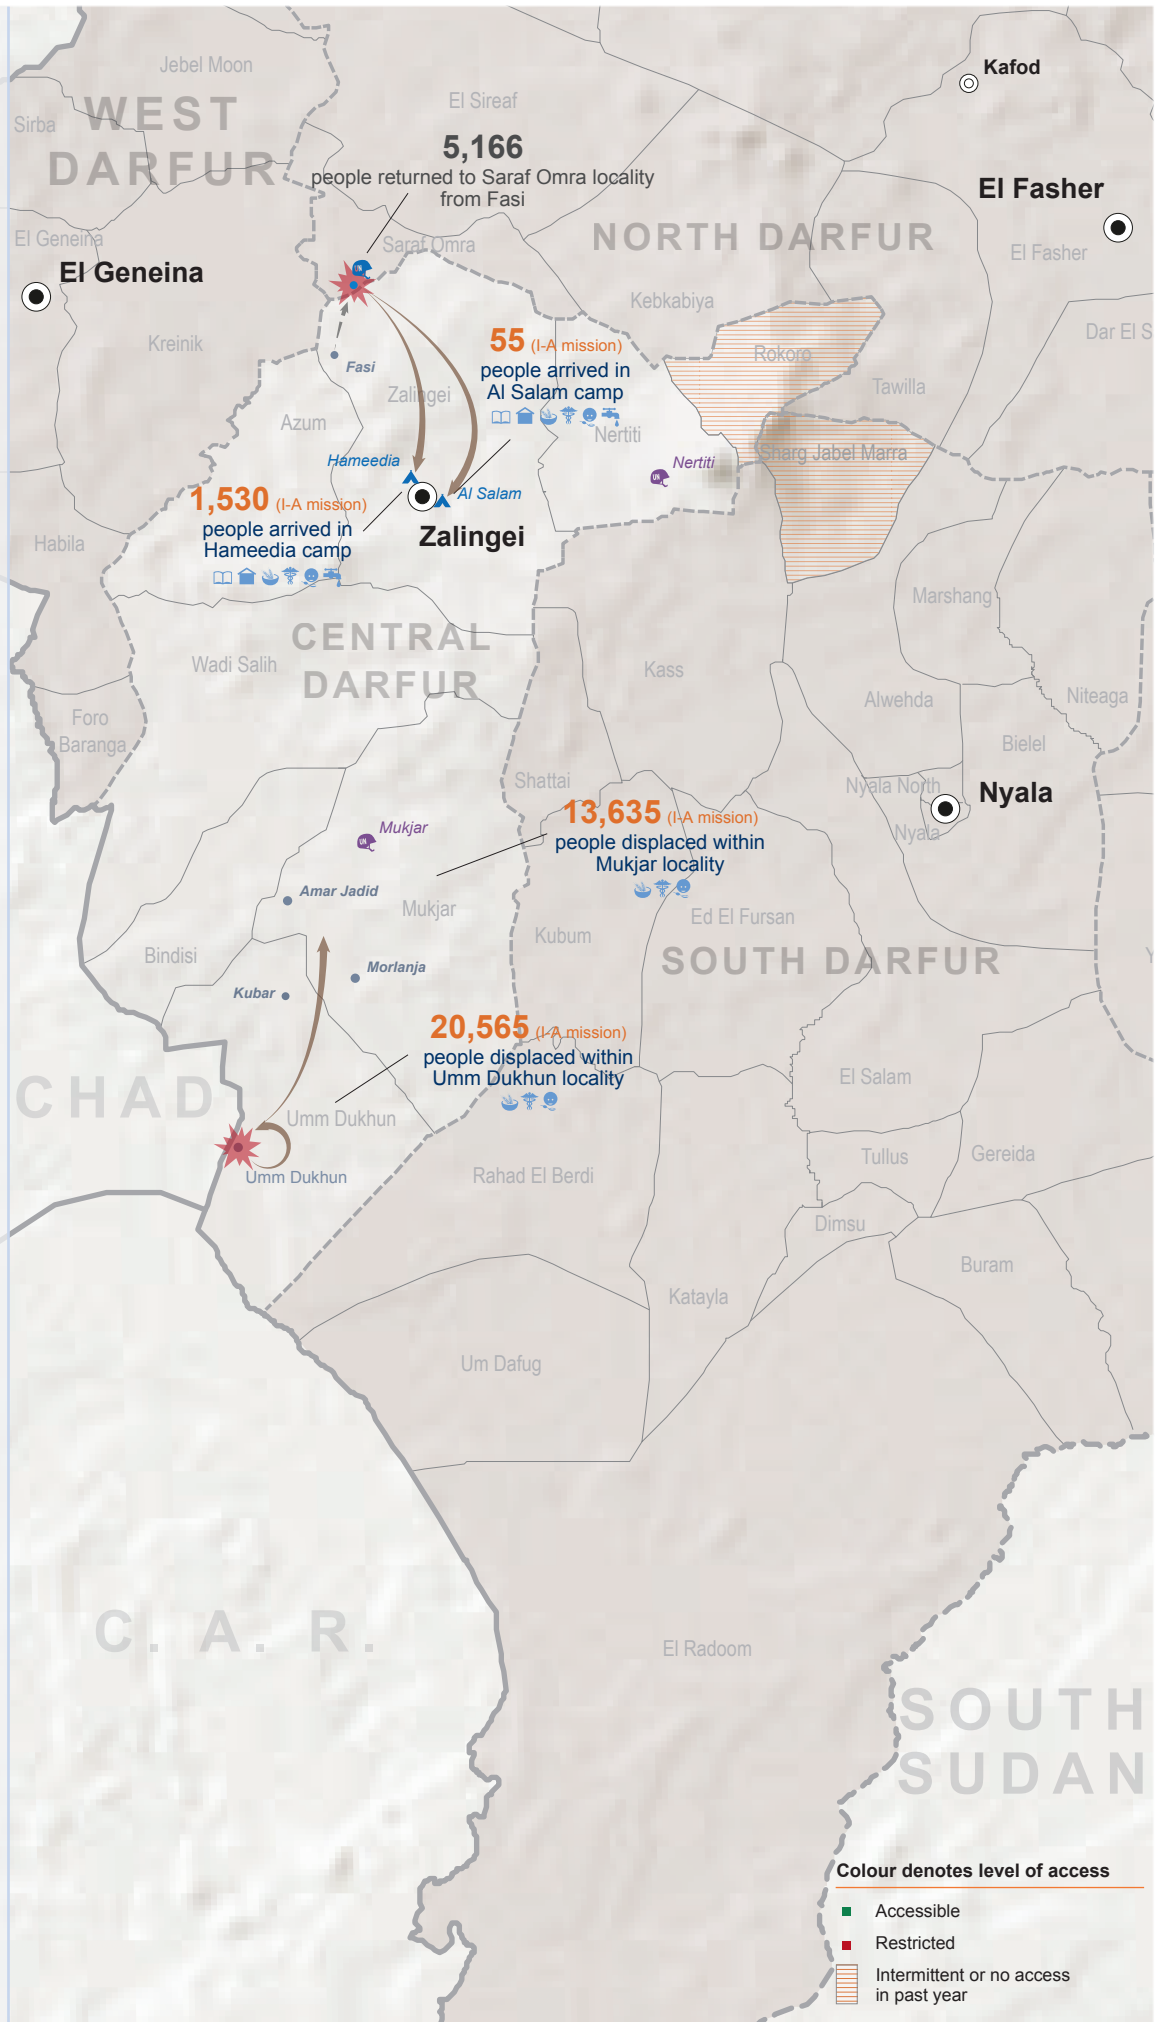

**Displacements in Central Darfur in 2014**

**40,951** cumulative number of IDPs  
**35,785** net number of IDPs  
**5,166** reported returns to North Darfur

**Displacement graph (on net no. of IDPs)**

**Percentage of IDPs**

**Displacements in Darfur in 2014**

**398,231** cumulative number of IDPs  
**266,934** net number of IDPs  
**131,297** reported returns

**LEGEND**

- State capital
- IDP camp
- Conflict
- UNAMID Team Site
- Returns

**Sectors Response**

- Education
- Emergency Shelter & Non-Food Items
- Food Security & Livelihoods
- Health
- Nutrition
- Protection
- Water, Sanitation & Hygiene

**Colour denotes level of access**

- Accessible
- Restricted
- Intermittent or no access in past year