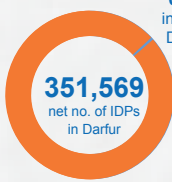

**Displacements in West Darfur in 2014**

**11,630** cumulative number of IDPs  
**1,315** net number of IDPs  
**10,315** reported returns to North Darfur

**Displacement graph (on net no. of IDPs)**

**Percentage of IDPs**

**Displacements in Darfur in 2014**

**482,866** cumulative number of IDPs  
**351,569** net number of IDPs  
**131,297** reported returns

**LEGEND**

- State capital
- IDP camp
- Conflict
- UNAMID Team Site
- Returns
- Floods