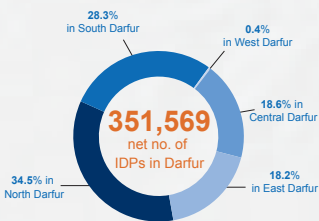

**Displacements in West Darfur in 2014**

**11,630** cumulative number of IDPs  
**1,315** net number of IDPs  
**10,315** reported returns to North Darfur

**Displacement graph (on net no. of IDPs)**

**Percentage of IDPs**

**Displacements in Darfur in 2014**

**482,866** cumulative number of IDPs  
**351,569** net number of IDPs  
**131,297** reported returns

**LEGEND**

- State capital
- IDP camp
- Conflict
- UNAMID Team Site
- Returns
- Floods