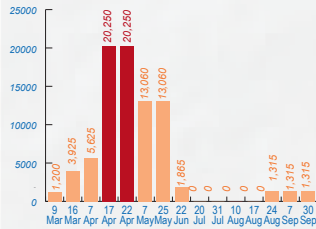

**Displacements in West Darfur in 2014**

**11,630** cumulative number of IDPs  
**1,315** net number of IDPs  
**10,315** reported returns to North Darfur

**Displacement graph (on net no. of IDPs)**

**Percentage of IDPs**

**Displacements in Darfur in 2014**

**482,866** cumulative number of IDPs  
**351,569** net number of IDPs  
**131,297** reported returns

**LEGEND**

- State capital
- IDP camp
- Conflict
- UNAMID Team Site
- Returns
- Floods