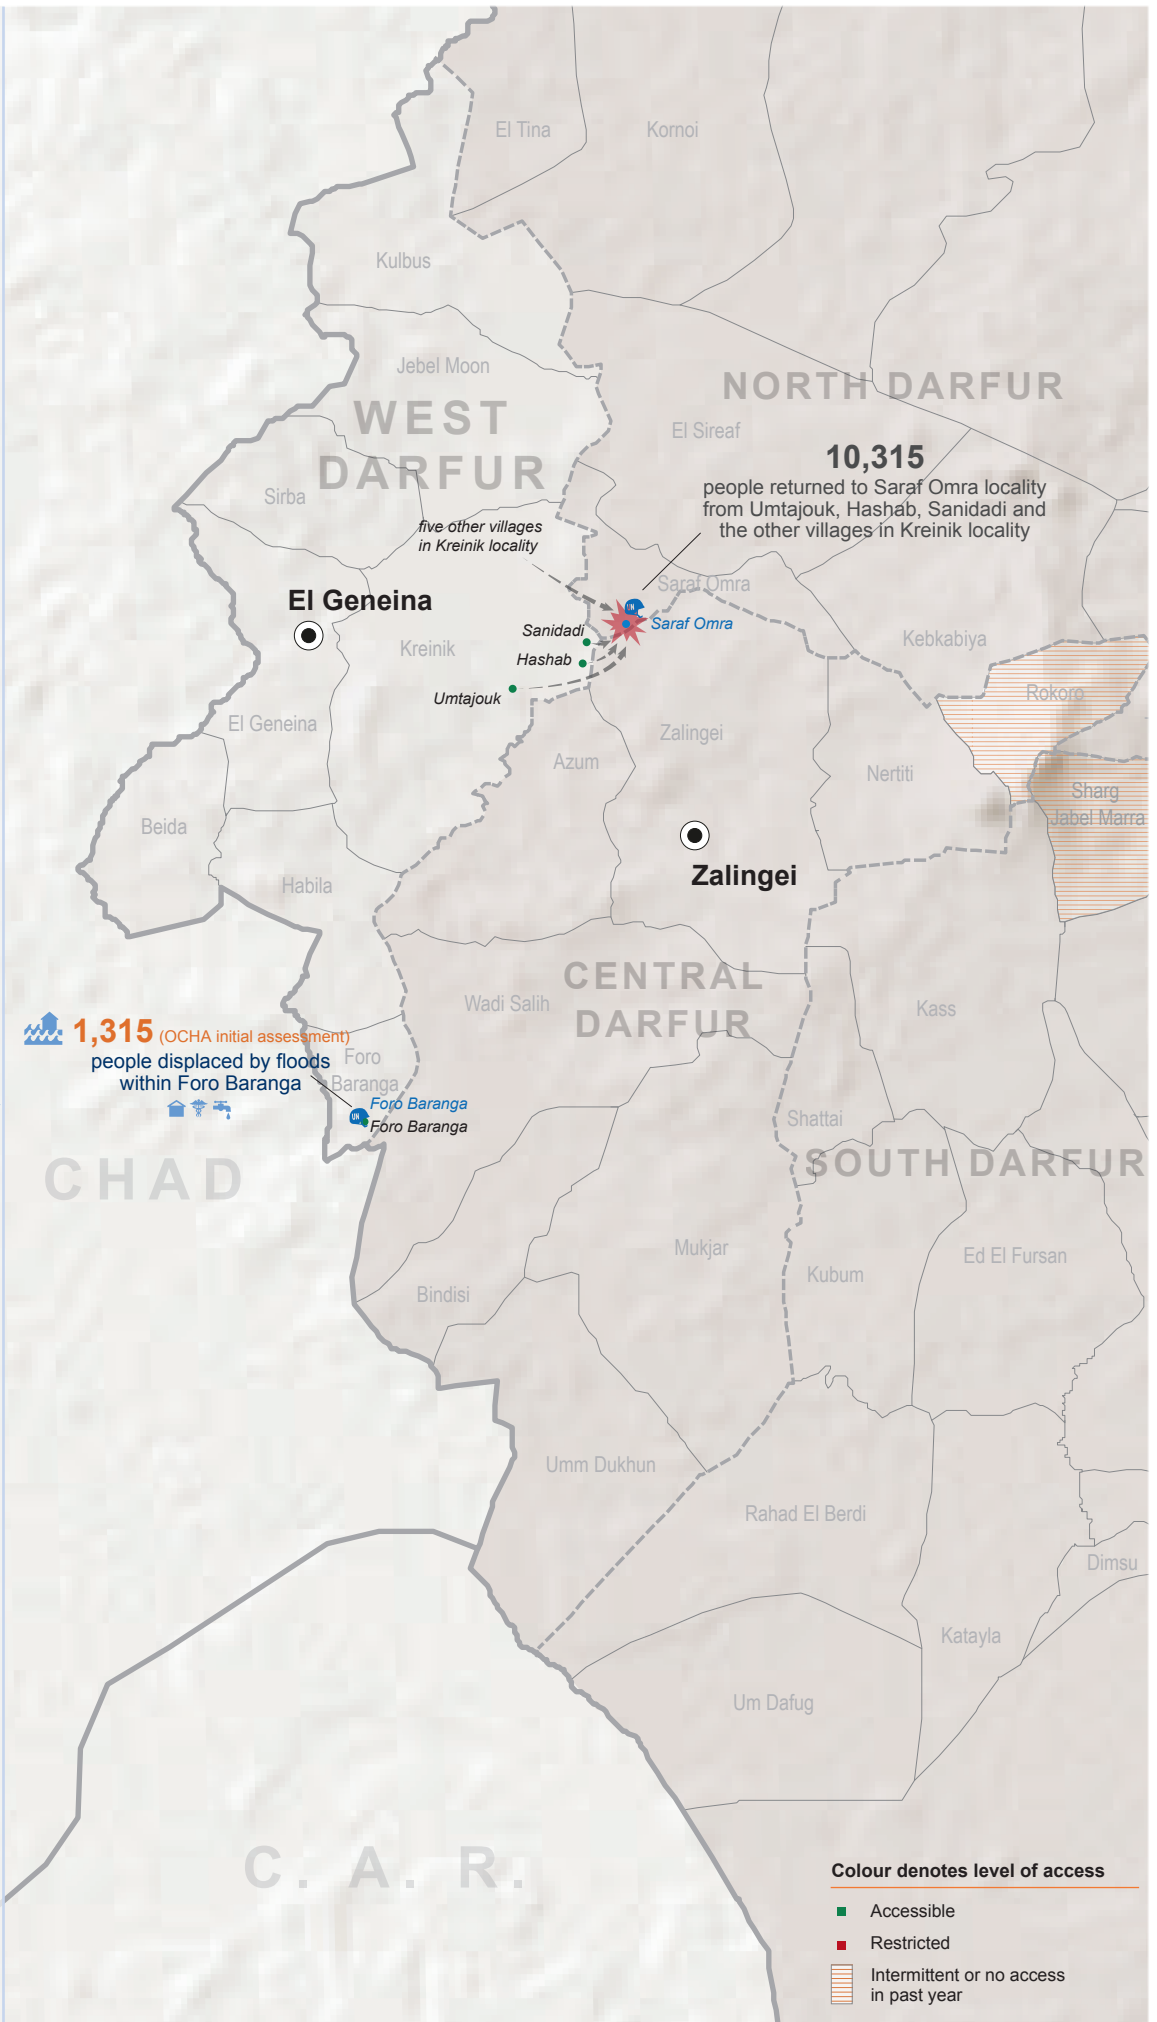

Colour denotes level of access

- Accessible
- Restricted
- Intermittent or no access in past year