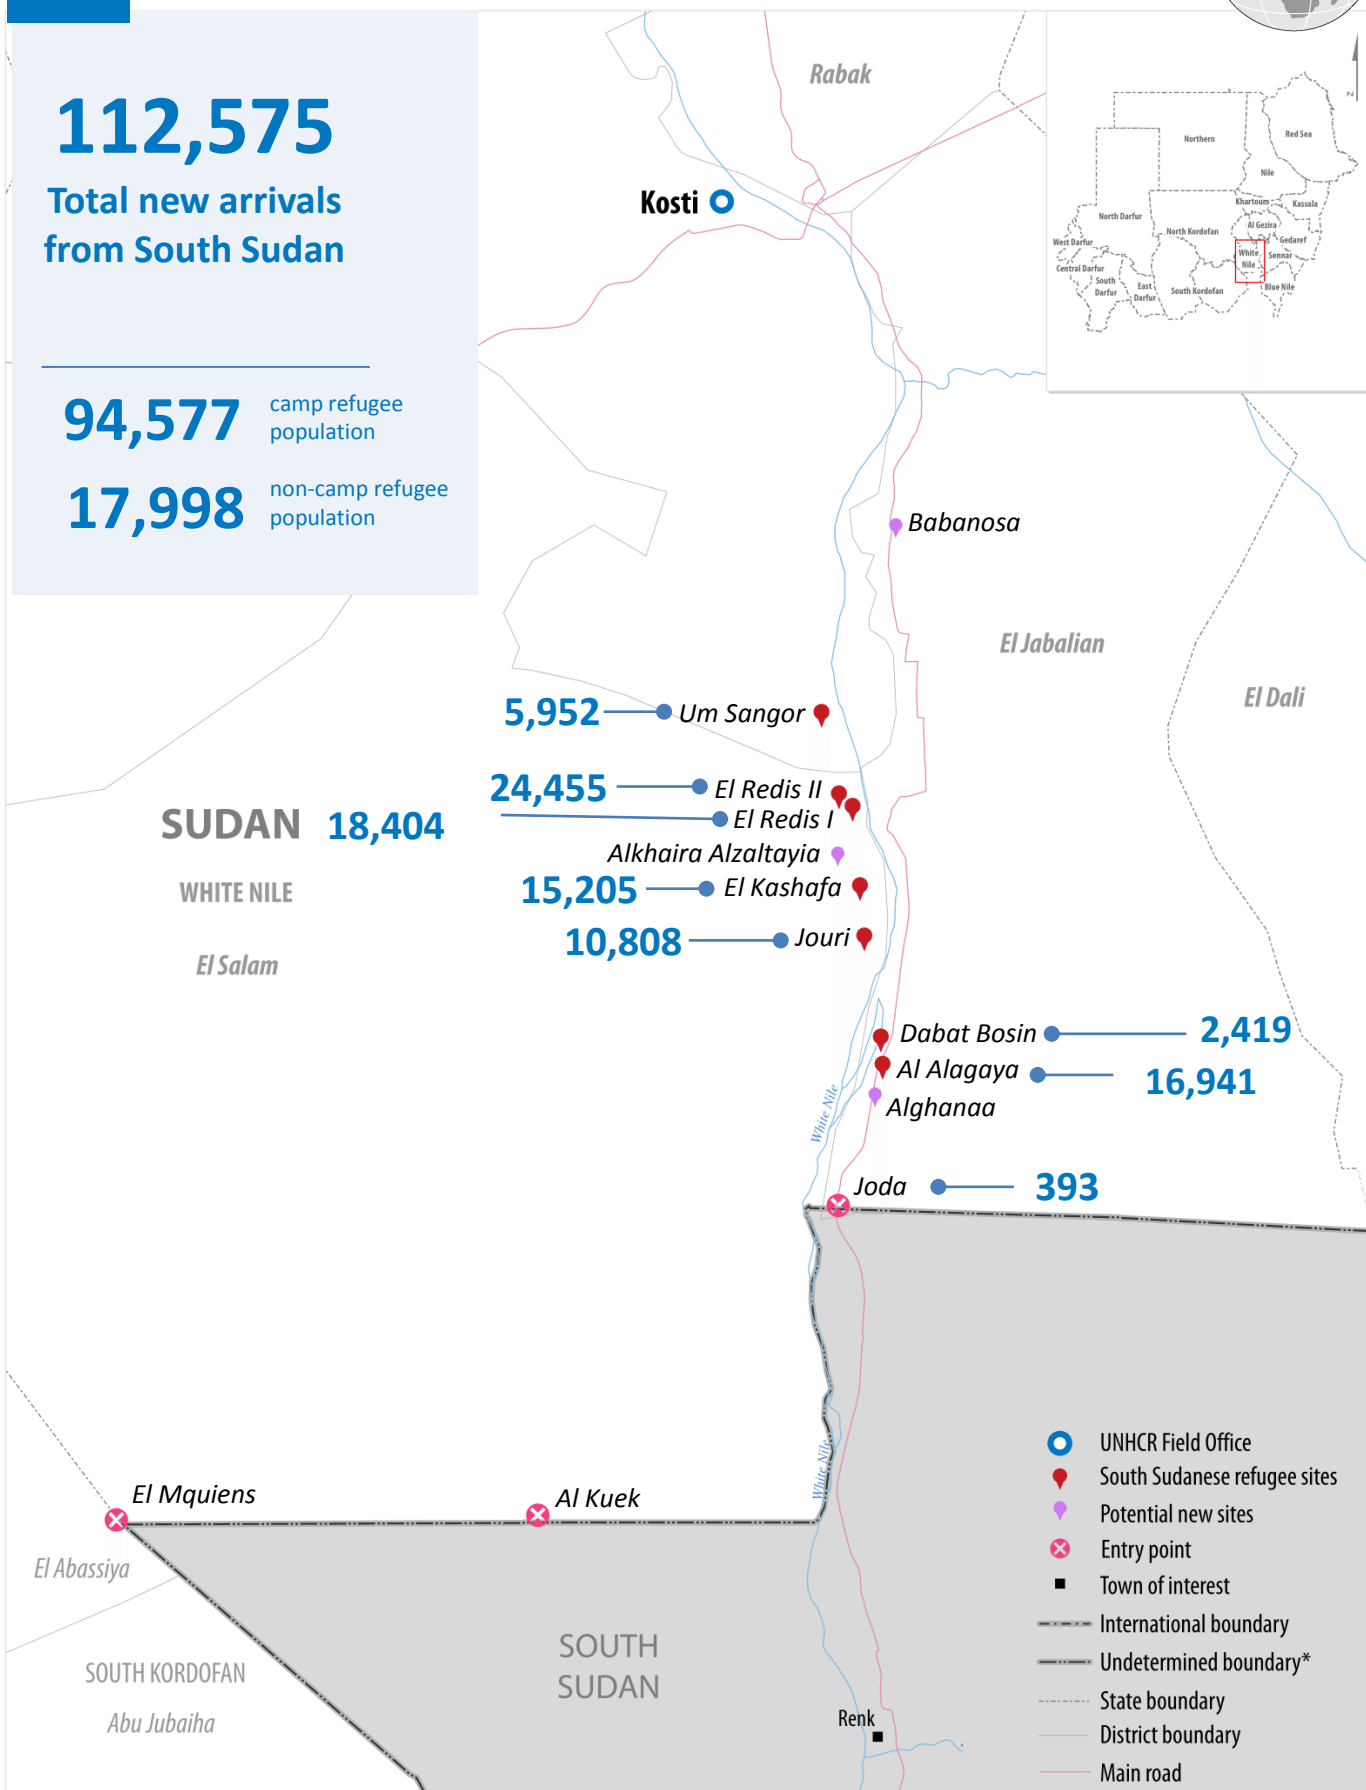

# 112,575

Total new arrivals from South Sudan

**94,577** camp refugee population

**17,998** non-camp refugee population

The boundaries and names shown and the designations used on this map do not imply official endorsement or acceptance by the United Nations. \* Final boundary between the Republic of Sudan and the Republic of South Sudan has not yet been determined.

Sources: UNHCR, GoS, SRC, UNCS, UNDP