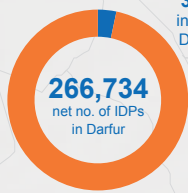

Displacements in East Darfur in 2014

8,877 cumulative number of IDPs
8,877 net number of IDPs
0 reported returns

Displacement graph (on net no. of IDPs)

Percentage of IDPs

Displacements in Darfur in 2014

398,031 cumulative number of IDPs
266,734 net number of IDPs
131,297 reported returns