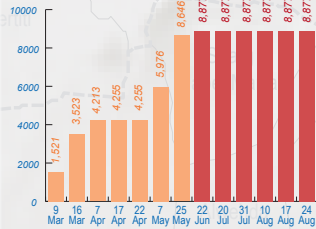

Displacements in East Darfur in 2014

8,877 cumulative number of IDPs
8,877 net number of IDPs
0 reported returns

Displacement graph (on net no. of IDPs)

Percentage of IDPs

Displacements in Darfur in 2014

398,031 cumulative number of IDPs
266,734 net number of IDPs
131,297 reported returns