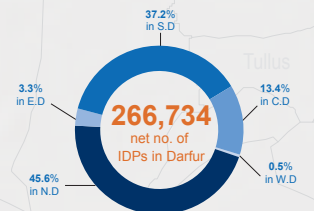

Displacements in East Darfur in 2014

8,877 cumulative number of IDPs
8,877 net number of IDPs
0 reported returns

Displacement graph (on net no. of IDPs)

Percentage of IDPs

Displacements in Darfur in 2014

398,031 cumulative number of IDPs
266,734 net number of IDPs
131,297 reported returns