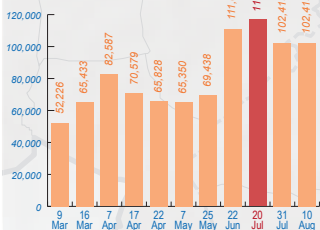

Displacements in South Darfur in 2014

Displacement graph

Percentage of displaced people

Displacements in Darfur in 2014

LEGEND

- State capital
- IDP camp
- Conflict
- UNAMID Team Site

Sectors Response

- Education
- Emergency Shelter & Non-Food Items
- Food Security & Livelihoods
- Health
- Nutrition
- Protection
- Water, Sanitation & Hygiene