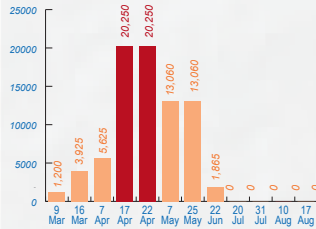

Displacements in West Darfur in 2014

10,315 cumulative number of IDPs
0 net number of IDPs
10,315 reported returns to North Darfur

Displacement graph

Percentage of IDPs

Displacements in Darfur in 2014

396,716 cumulative number of IDPs
265,419 net number of IDPs
131,297 reported returns