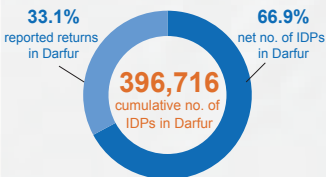

Displacements in West Darfur in 2014

10,315 cumulative number of IDPs
0 net number of IDPs
10,315 reported returns to North Darfur

Displacement graph

Percentage of IDPs

Displacements in Darfur in 2014

396,716 cumulative number of IDPs
265,419 net number of IDPs
131,297 reported returns