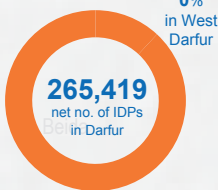

Displacements in West Darfur in 2014

10,315 cumulative number of IDPs
0 net number of IDPs
10,315 reported returns to North Darfur

Displacement graph

Percentage of IDPs

Displacements in Darfur in 2014

396,716 cumulative number of IDPs
265,419 net number of IDPs
131,297 reported returns