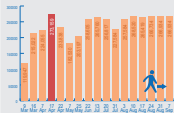

398,231 cumulative number of IDPs
266,934 net number of IDPs
131,297 reported returns

Displacement Graph (on net no. of IDPs)

1. **Legend**
2. State capital
   - Primary town
   - ▲ IDP camp
   - Conflict
   - UNAMID Team Site
   - ↔ Returns
   - ☾ Floods