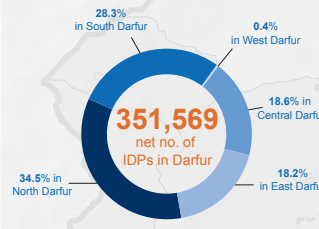

Displacements in North Darfur in 2014

Displacement graph (on net no. of IDPs)

Percentage of IDPs

Displacements in Darfur in 2014

LEGEND

- State capital
- IDP camp
- Conflict
- UNAMID Team Site
- Returns

Sectors Response

- Education
- Emergency Shelter & Non-Food Items
- Food Security & Livelihoods
- Health
- Nutrition
- Protection
- Water, Sanitation & Hygiene

Note: N.K.S stands for North Kordofan State

Colour denotes level of access