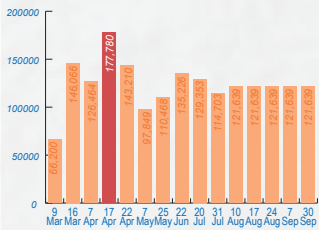

Displacements in North Darfur in 2014

Displacement graph (on net no. of IDPs)

Percentage of IDPs

Displacements in Darfur in 2014

LEGEND

- State capital
- IDP camp
- Conflict
- UNAMID Team Site
- Returns

Sectors Response