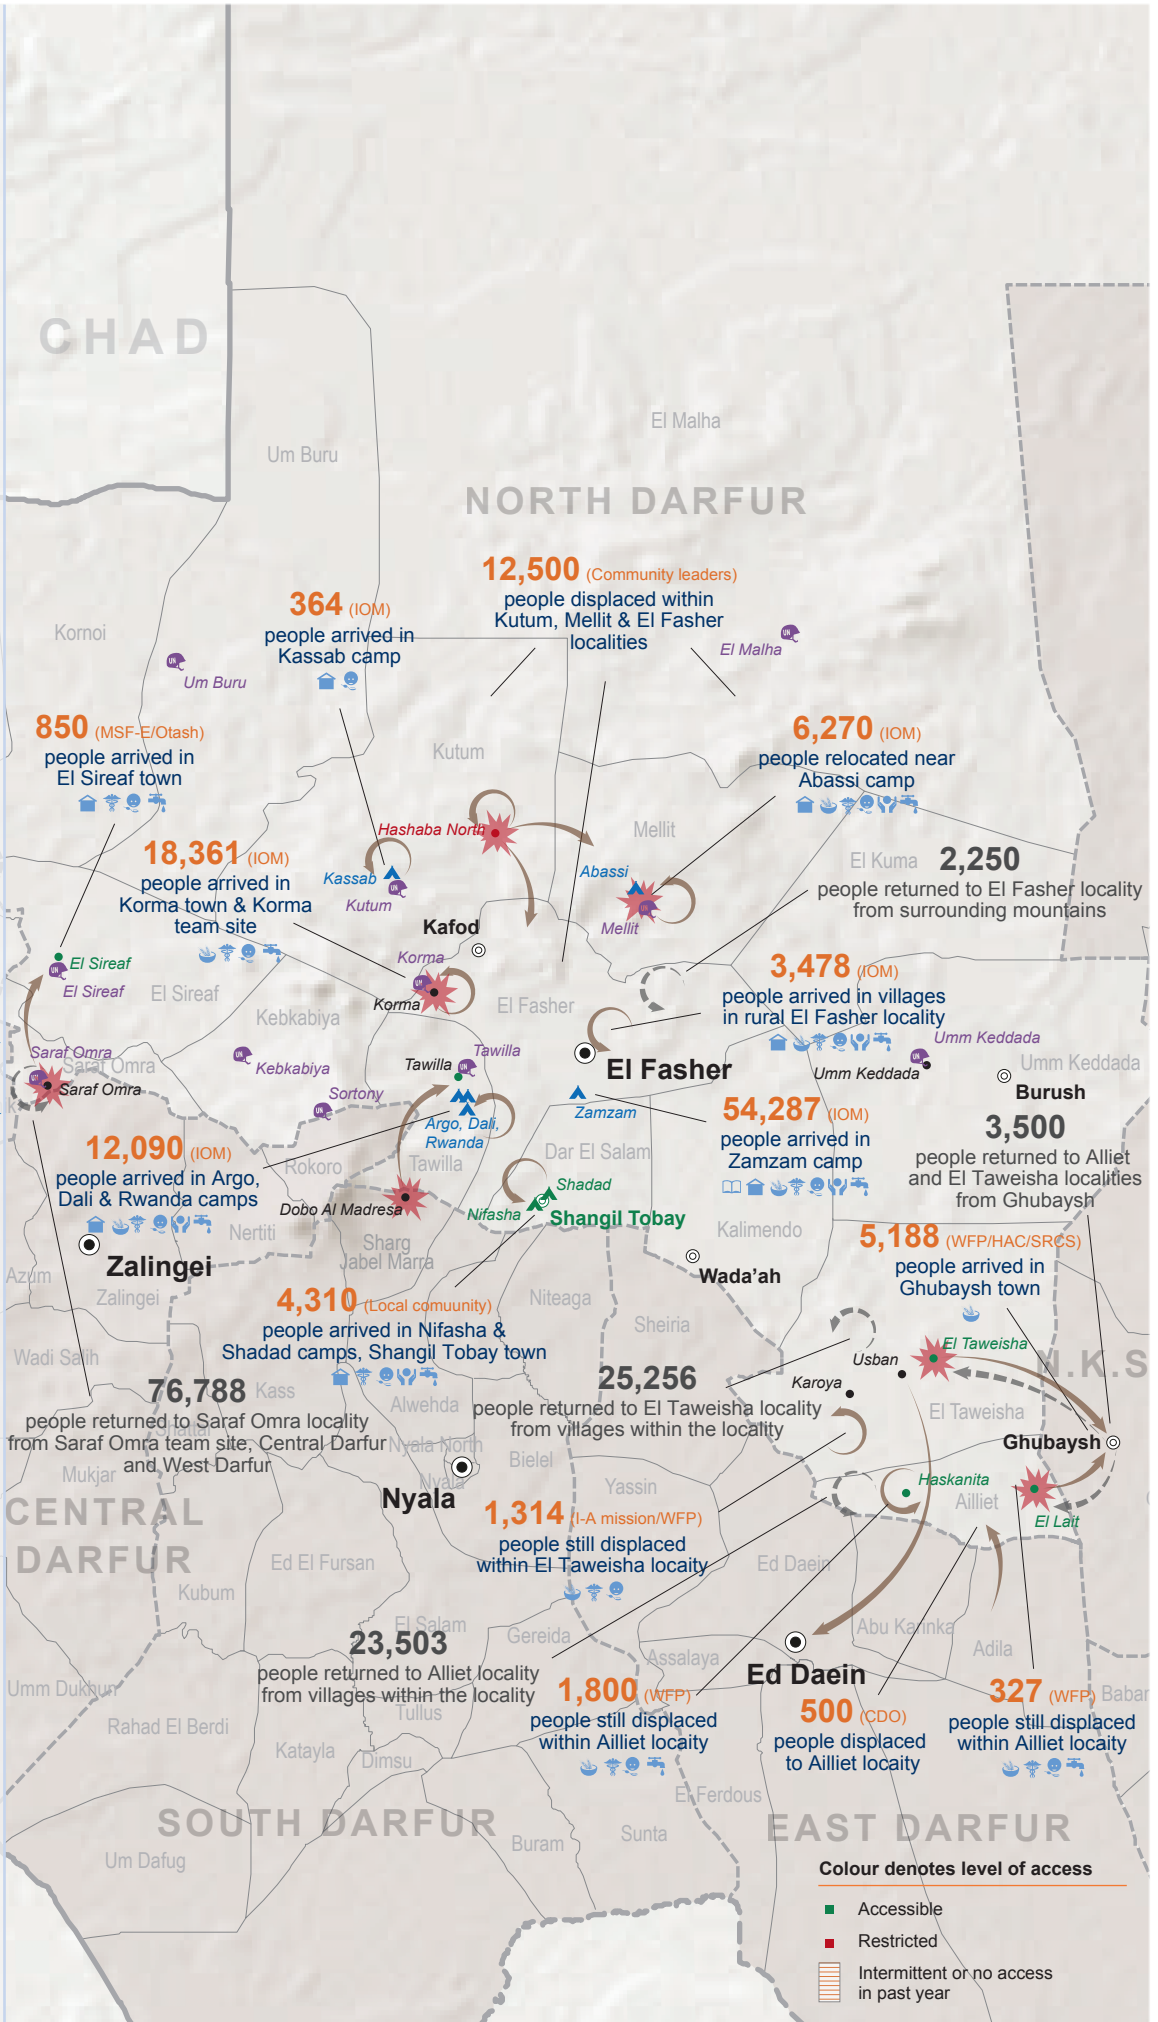

Displacements in North Darfur in 2014

Displacement graph (on net no. of IDPs)

Percentage of IDPs

Displacements in Darfur in 2014

LEGEND

- State capital
- IDP camp
- Conflict
- UNAMID Team Site
- Returns

Sectors Response

- Education
- Emergency Shelter & Non-Food Items
- Food Security & Livelihoods
- Health
- Nutrition
- Protection
- Water, Sanitation & Hygiene

Note: N.K.S stands for North Kordofan State

Colour denotes level of access

- Accessible
- Restricted
- Intermittent or no access in past year