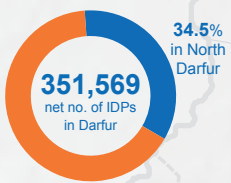

Displacements in North Darfur in 2014

Displacement graph (on net no. of IDPs)

Percentage of IDPs

Displacements in Darfur in 2014

LEGEND

- State capital
- IDP camp
- Conflict
- UNAMID Team Site
- Returns

Sectors Response

- Education
- Emergency Shelter & Non-Food Items
- Food Security & Livelihoods
- Health
- Nutrition
- Protection
- Water, Sanitation & Hygiene

Note: N.K.S stands for North Kordofan State

Colour denotes level of access