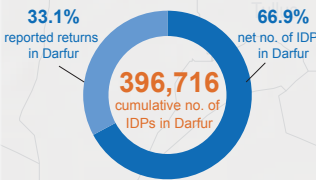

Displacements in East Darfur in 2014

8,877 cumulative number of IDPs
8,877 net number of IDPs
0 reported returns

Displacement graph

Percentage of IDPs

Displacements in Darfur in 2014

396,716 cumulative number of IDPs
265,419 net number of IDPs
131,297 reported returns

Colour denotes level of access

- Accessible
- Restricted
- Intermittent or no access in past year