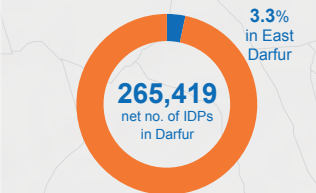

Displacements in East Darfur in 2014

8,877 cumulative number of IDPs
8,877 net number of IDPs
0 reported returns

Displacement graph

Percentage of IDPs

Displacements in Darfur in 2014

396,716 cumulative number of IDPs
265,419 net number of IDPs
131,297 reported returns

Colour denotes level of access

- Accessible
- Restricted
- Intermittent or no access in past year