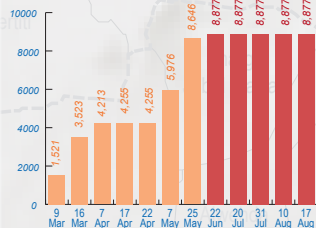

Displacements in East Darfur in 2014

8,877 cumulative number of IDPs
8,877 net number of IDPs
0 reported returns

Displacement graph

Percentage of IDPs

Displacements in Darfur in 2014

396,716 cumulative number of IDPs
265,419 net number of IDPs
131,297 reported returns

Colour denotes level of access

- Accessible
- Restricted
- Intermittent or no access in past year