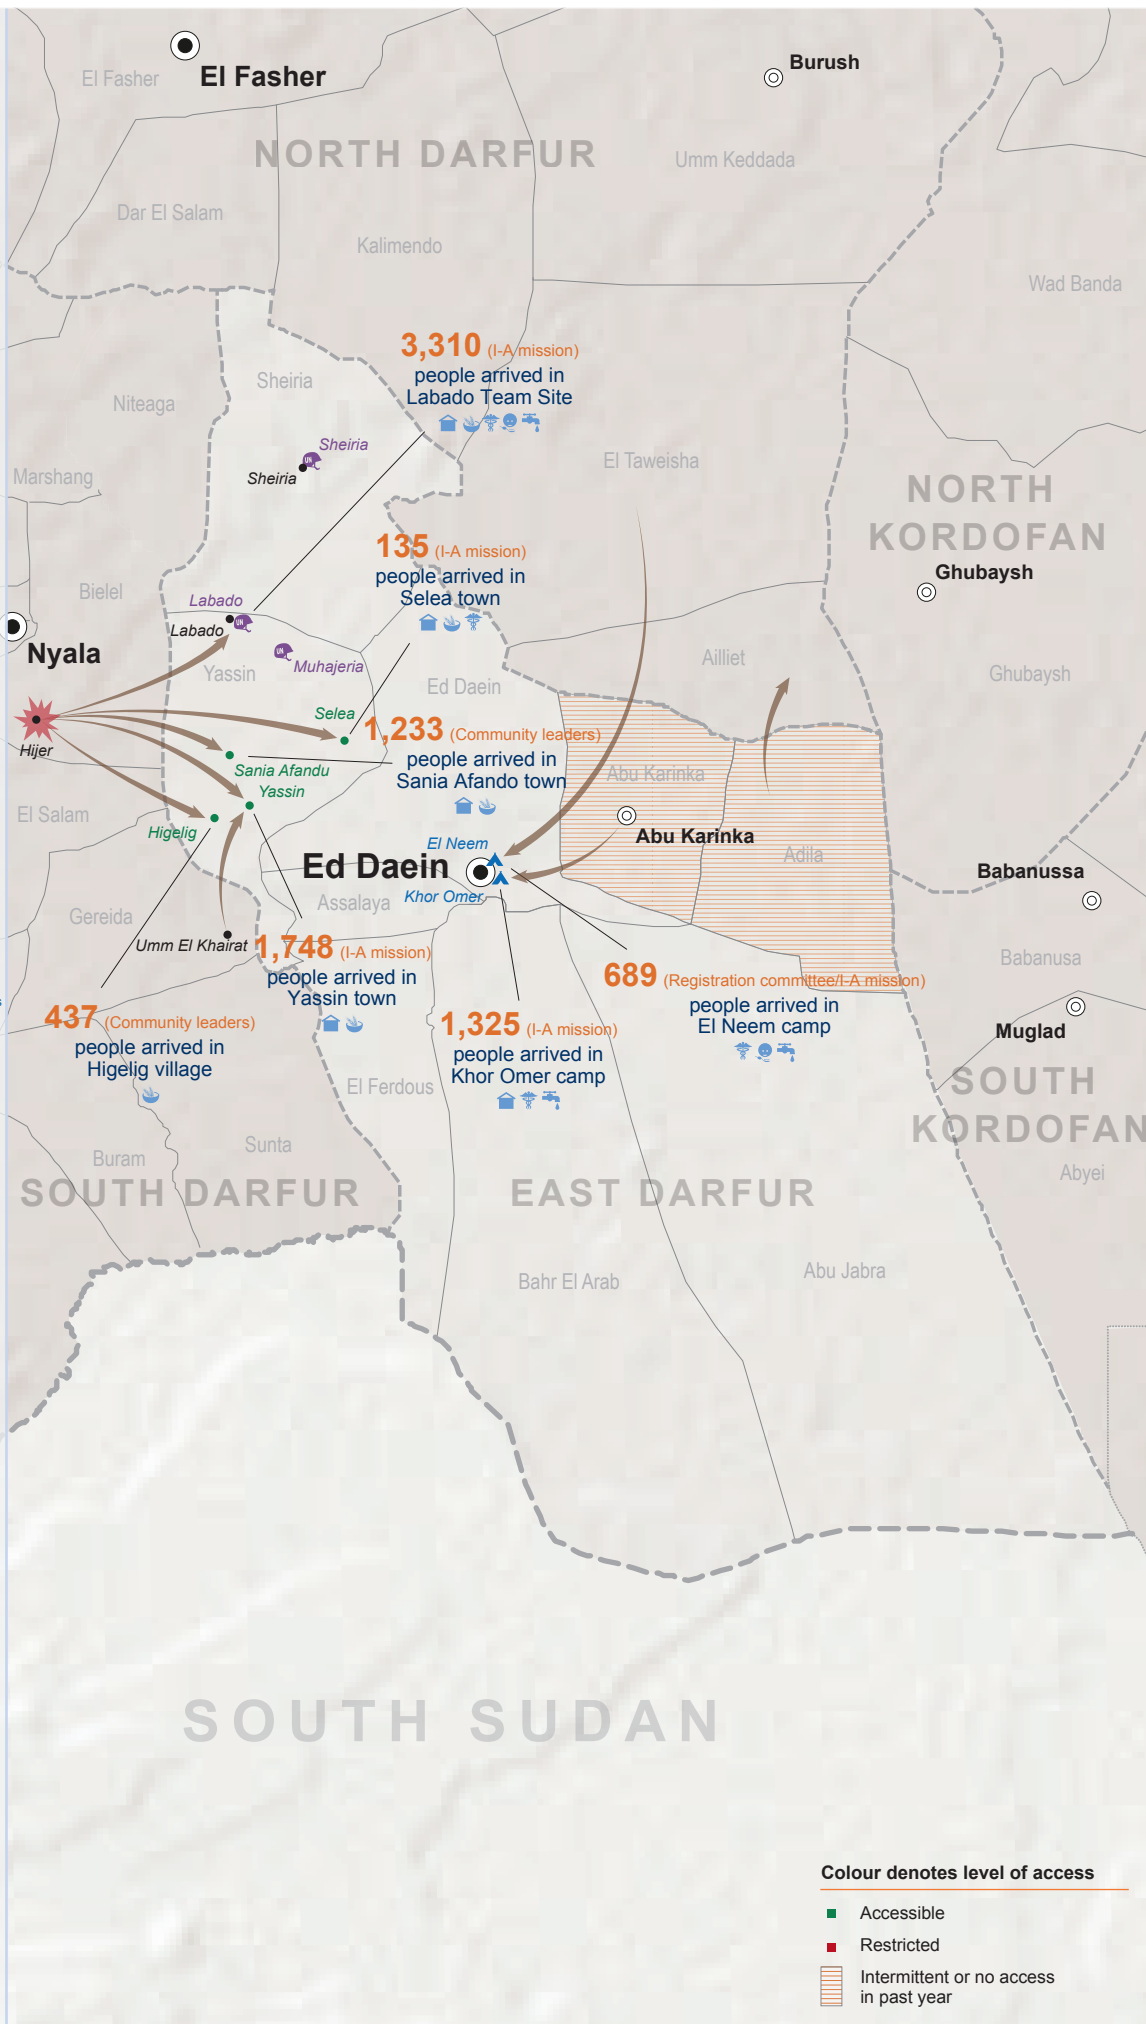

Displacements in East Darfur in 2014

8,877 cumulative number of IDPs
8,877 net number of IDPs
0 reported returns

Displacement graph

Percentage of IDPs

Displacements in Darfur in 2014

396,716 cumulative number of IDPs
265,419 net number of IDPs
131,297 reported returns

LEGEND

- State capital
- IDP camp
- Conflict
- UNAMID Team Site

Sectors Response

- Education
- Emergency Shelter & Non-Food Items
- Food Security & Livelihoods
- Health
- Nutrition
- Protection
- Water, Sanitation & Hygiene

Colour denotes level of access

- Accessible
- Restricted
- Intermittent or no access in past year