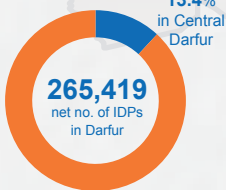

Displacements in Central Darfur in 2014

40,751 cumulative number of IDPs
35,585 net number of IDPs
5,166 reported returns to North Darfur

Displacement graph

Percentage of IDPs

Displacements in Darfur in 2014

396,716 cumulative number of IDPs
265,419 net number of IDPs
131,297 reported returns

LEGEND

- State capital
- IDP camp
- Conflict
- UNAMID Team Site
- Returns

Sectors Response

- Education
- Emergency Shelter & Non-Food Items
- Food Security & Livelihoods
- Health
- Nutrition
- Protection
- Water, Sanitation & Hygiene

Colour denotes level of access

- Accessible
- Restricted
- Intermittent or no access in past year