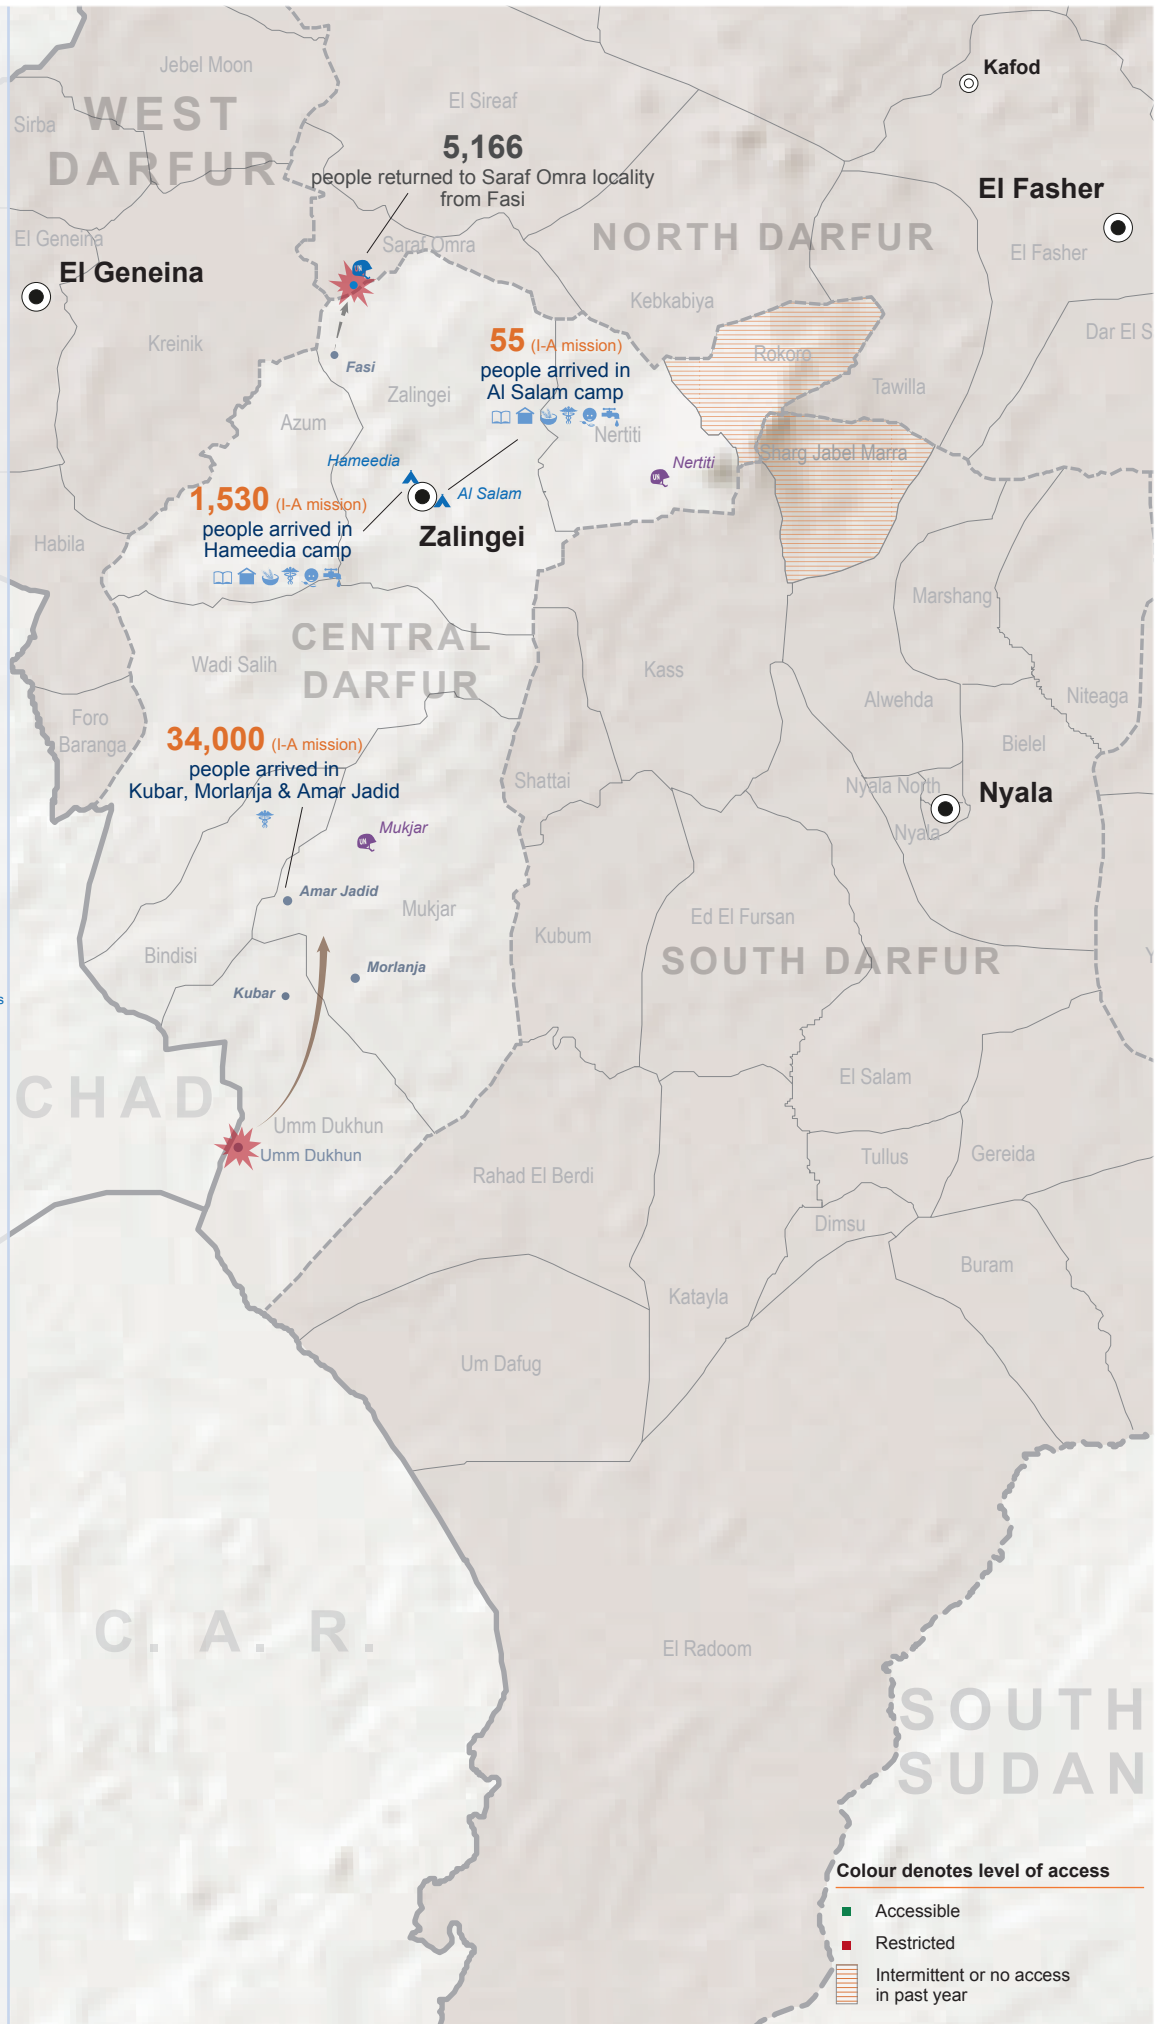

Displacements in Central Darfur in 2014

40,751 cumulative number of IDPs
35,585 net number of IDPs
5,166 reported returns to North Darfur

Displacement graph

Percentage of IDPs

Displacements in Darfur in 2014

396,716 cumulative number of IDPs
265,419 net number of IDPs
131,297 reported returns

LEGEND

- State capital
- IDP camp
- Conflict
- UNAMID Team Site
- Returns

Sectors Response

- Education
- Emergency Shelter & Non-Food Items
- Food Security & Livelihoods
- Health
- Nutrition
- Protection
- Water, Sanitation & Hygiene

Colour denotes level of access

- Accessible
- Restricted
- Intermittent or no access in past year