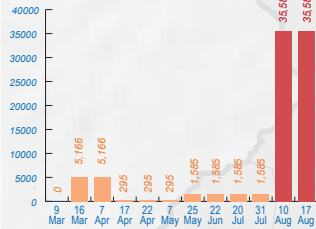

Displacements in Central Darfur in 2014

40,751 cumulative number of IDPs
35,585 net number of IDPs
5,166 reported returns to North Darfur

Displacement graph

Percentage of IDPs

Displacements in Darfur in 2014

396,716 cumulative number of IDPs
265,419 net number of IDPs
131,297 reported returns

LEGEND

- State capital
- IDP camp
- Conflict
- UNAMID Team Site
- Returns

Sectors Response

- Education
- Emergency Shelter & Non-Food Items
- Food Security & Livelihoods
- Health
- Nutrition
- Protection
- Water, Sanitation & Hygiene

Colour denotes level of access

- Accessible
- Restricted
- Intermittent or no access in past year