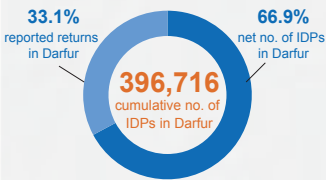

Displacements in Central Darfur in 2014

40,751 cumulative number of IDPs
35,585 net number of IDPs
5,166 reported returns to North Darfur

Displacement graph

Percentage of IDPs

Displacements in Darfur in 2014

396,716 cumulative number of IDPs
265,419 net number of IDPs
131,297 reported returns

LEGEND

- State capital
- IDP camp
- Conflict
- UNAMID Team Site
- Returns

Sectors Response

- Education
- Emergency Shelter & Non-Food Items
- Food Security & Livelihoods
- Health
- Nutrition
- Protection
- Water, Sanitation & Hygiene

Colour denotes level of access

- Accessible
- Restricted
- Intermittent or no access in past year