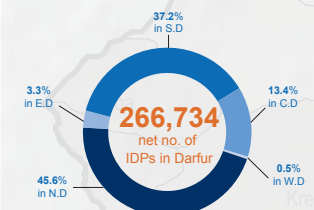

Displacements in North Darfur in 2014

Displacement graph (on net no. of IDPs)

Percentage of IDPs

Displacements in Darfur in 2014

LEGEND

- State capital
- IDP camp
- Conflict
- UNAMID Team Site
- Returns

Sectors Response

- Education
- Emergency Shelter & Non-Food Items
- Food Security & Livelihoods
- Health
- Nutrition
- Protection
- Water, Sanitation & Hygiene

Note: N.K.S stands for North Kordofan State