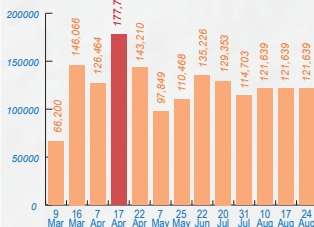

Displacements in North Darfur in 2014

Displacement graph (on net no. of IDPs)

Percentage of IDPs

Displacements in Darfur in 2014

LEGEND

- State capital
- IDP camp
- Conflict
- UNAMID Team Site
- Returns

Sectors Response