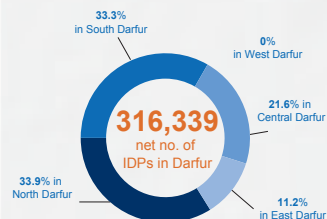

Displacements in Central Darfur in 2014

73,586 cumulative number of IDPs
68,420 net number of IDPs
5,166 reported returns to North Darfur

Displacement graph (on net no. of IDPs)

Percentage of IDPs

Displacements in Darfur in 2014

457,580 cumulative number of IDPs
316,339 net number of IDPs
141,241 reported returns

LEGEND

- State capital
- ▲ IDP camp
- ★ Conflict
- UNAMID Team Site
- ↔ Returns

Sectors Response

- 📖 Education
- 🏠 Emergency Shelter & Non-Food Items
- 🍲 Food Security & Livelihoods
- 🏥 Health
- 🍽️ Nutrition
- 🛡️ Protection
- 💧 Water, Sanitation & Hygiene