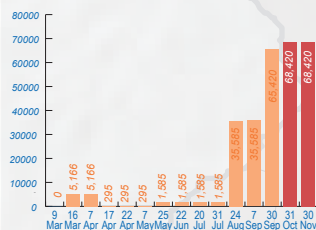

Displacements in Central Darfur in 2014

73,586 cumulative number of IDPs
68,420 net number of IDPs
5,166 reported returns to North Darfur

Displacement graph (on net no. of IDPs)

Percentage of IDPs

Displacements in Darfur in 2014

457,580 cumulative number of IDPs
316,339 net number of IDPs
141,241 reported returns

LEGEND

- State capital
- ▲ IDP camp
- ★ Conflict
- UNAMID Team Site
- ↔ Returns

Sectors Response

- 📖 Education
- 🏠 Emergency Shelter & Non-Food Items
- 🍲 Food Security & Livelihoods
- 🏥 Health
- 🍽️ Nutrition
- 🛡️ Protection
- 💧 Water, Sanitation & Hygiene