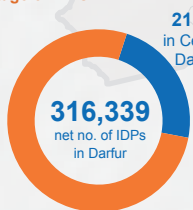

Displacements in Central Darfur in 2014

73,586 cumulative number of IDPs
68,420 net number of IDPs
5,166 reported returns to North Darfur

Displacement graph (on net no. of IDPs)

Percentage of IDPs

Displacements in Darfur in 2014

457,580 cumulative number of IDPs
316,339 net number of IDPs
141,241 reported returns

LEGEND

- State capital
- ▲ IDP camp
- ★ Conflict
- UNAMID Team Site
- ↔ Returns

Sectors Response

- 📖 Education
- 🏠 Emergency Shelter & Non-Food Items
- 🍲 Food Security & Livelihoods
- 🏥 Health
- 🍽️ Nutrition
- 🛡️ Protection
- 💧 Water, Sanitation & Hygiene