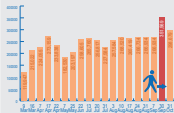

431,291 cumulative number of IDPs
298,679 net number of IDPs
132,612 reported returns

Displacement Graph (on net no. of IDPs)