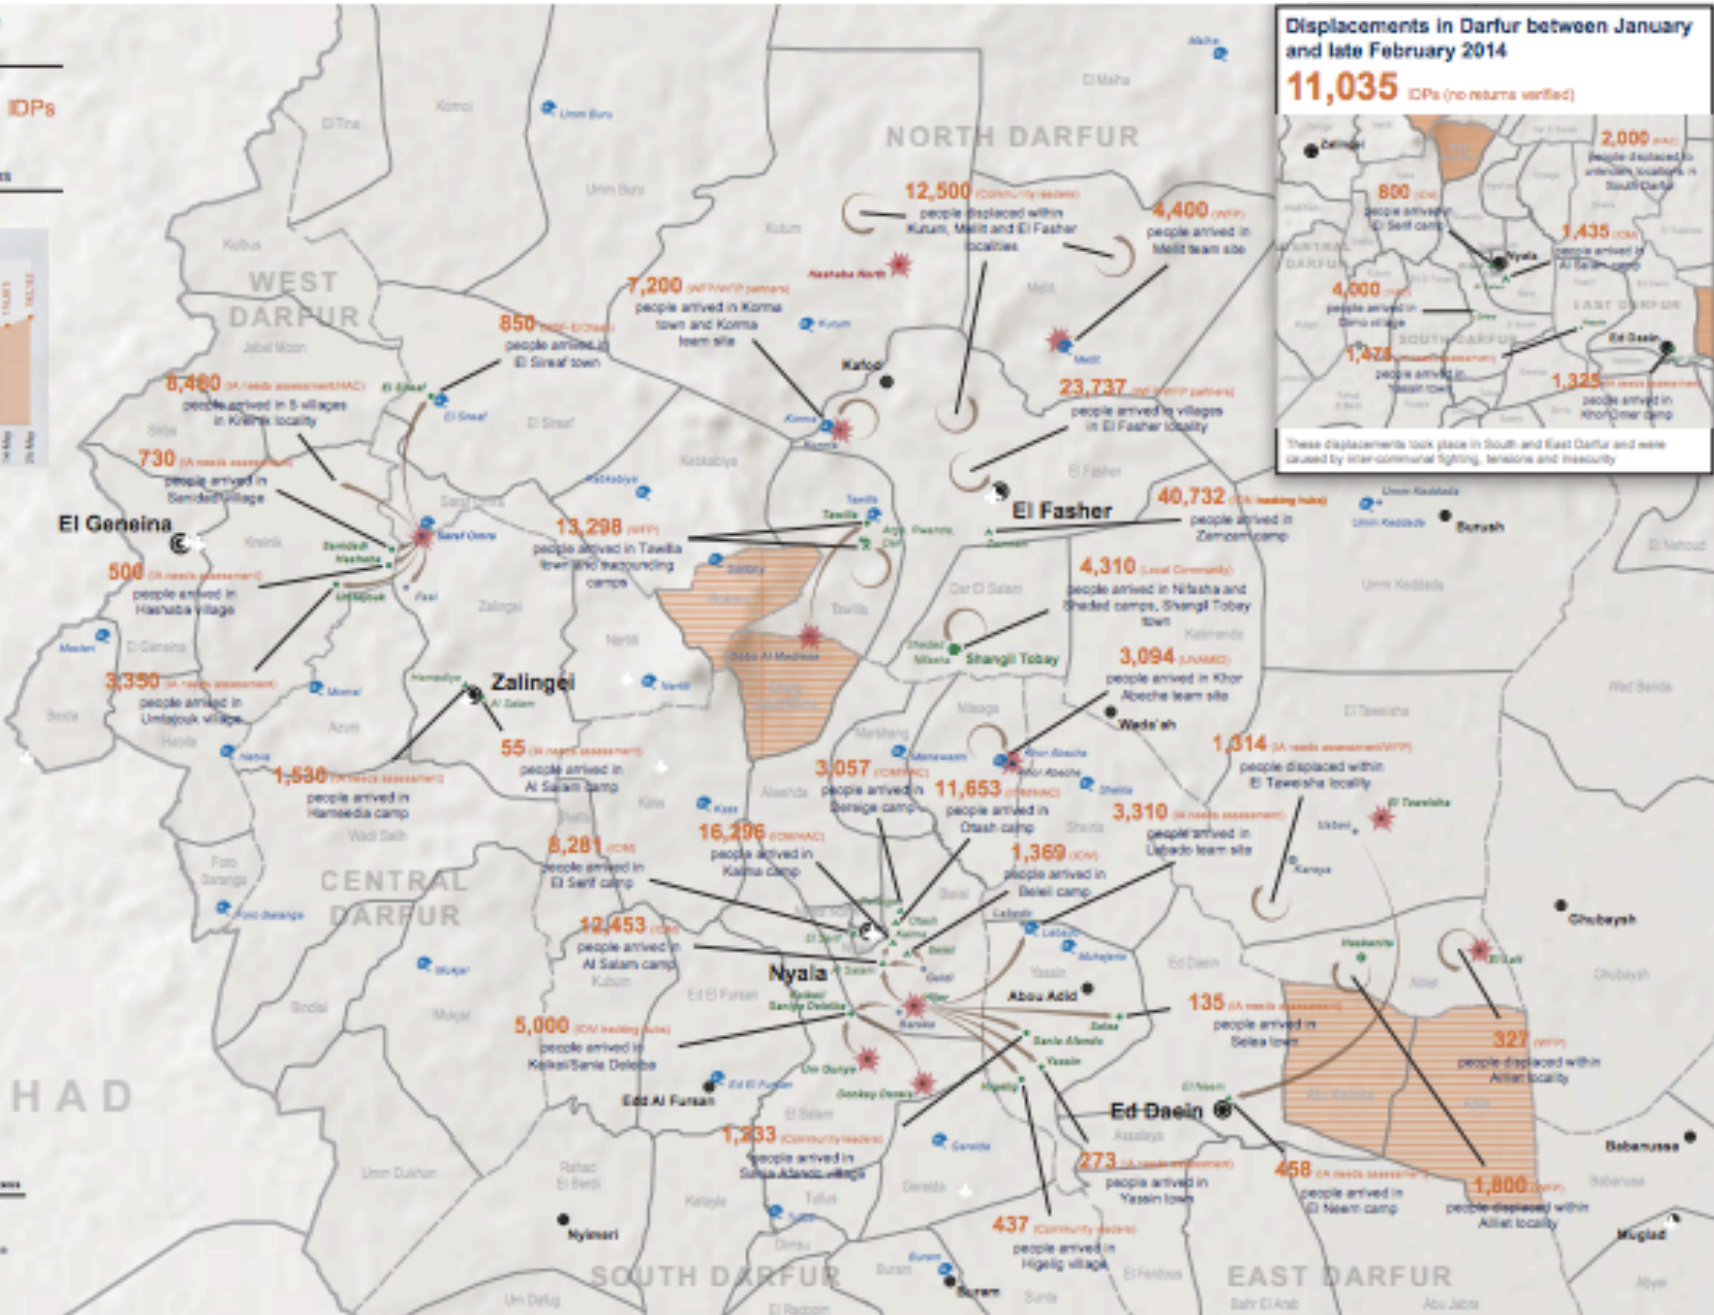

Displacements in Darfur between January and late February 2014

11,035 IDPs (no returns verified)