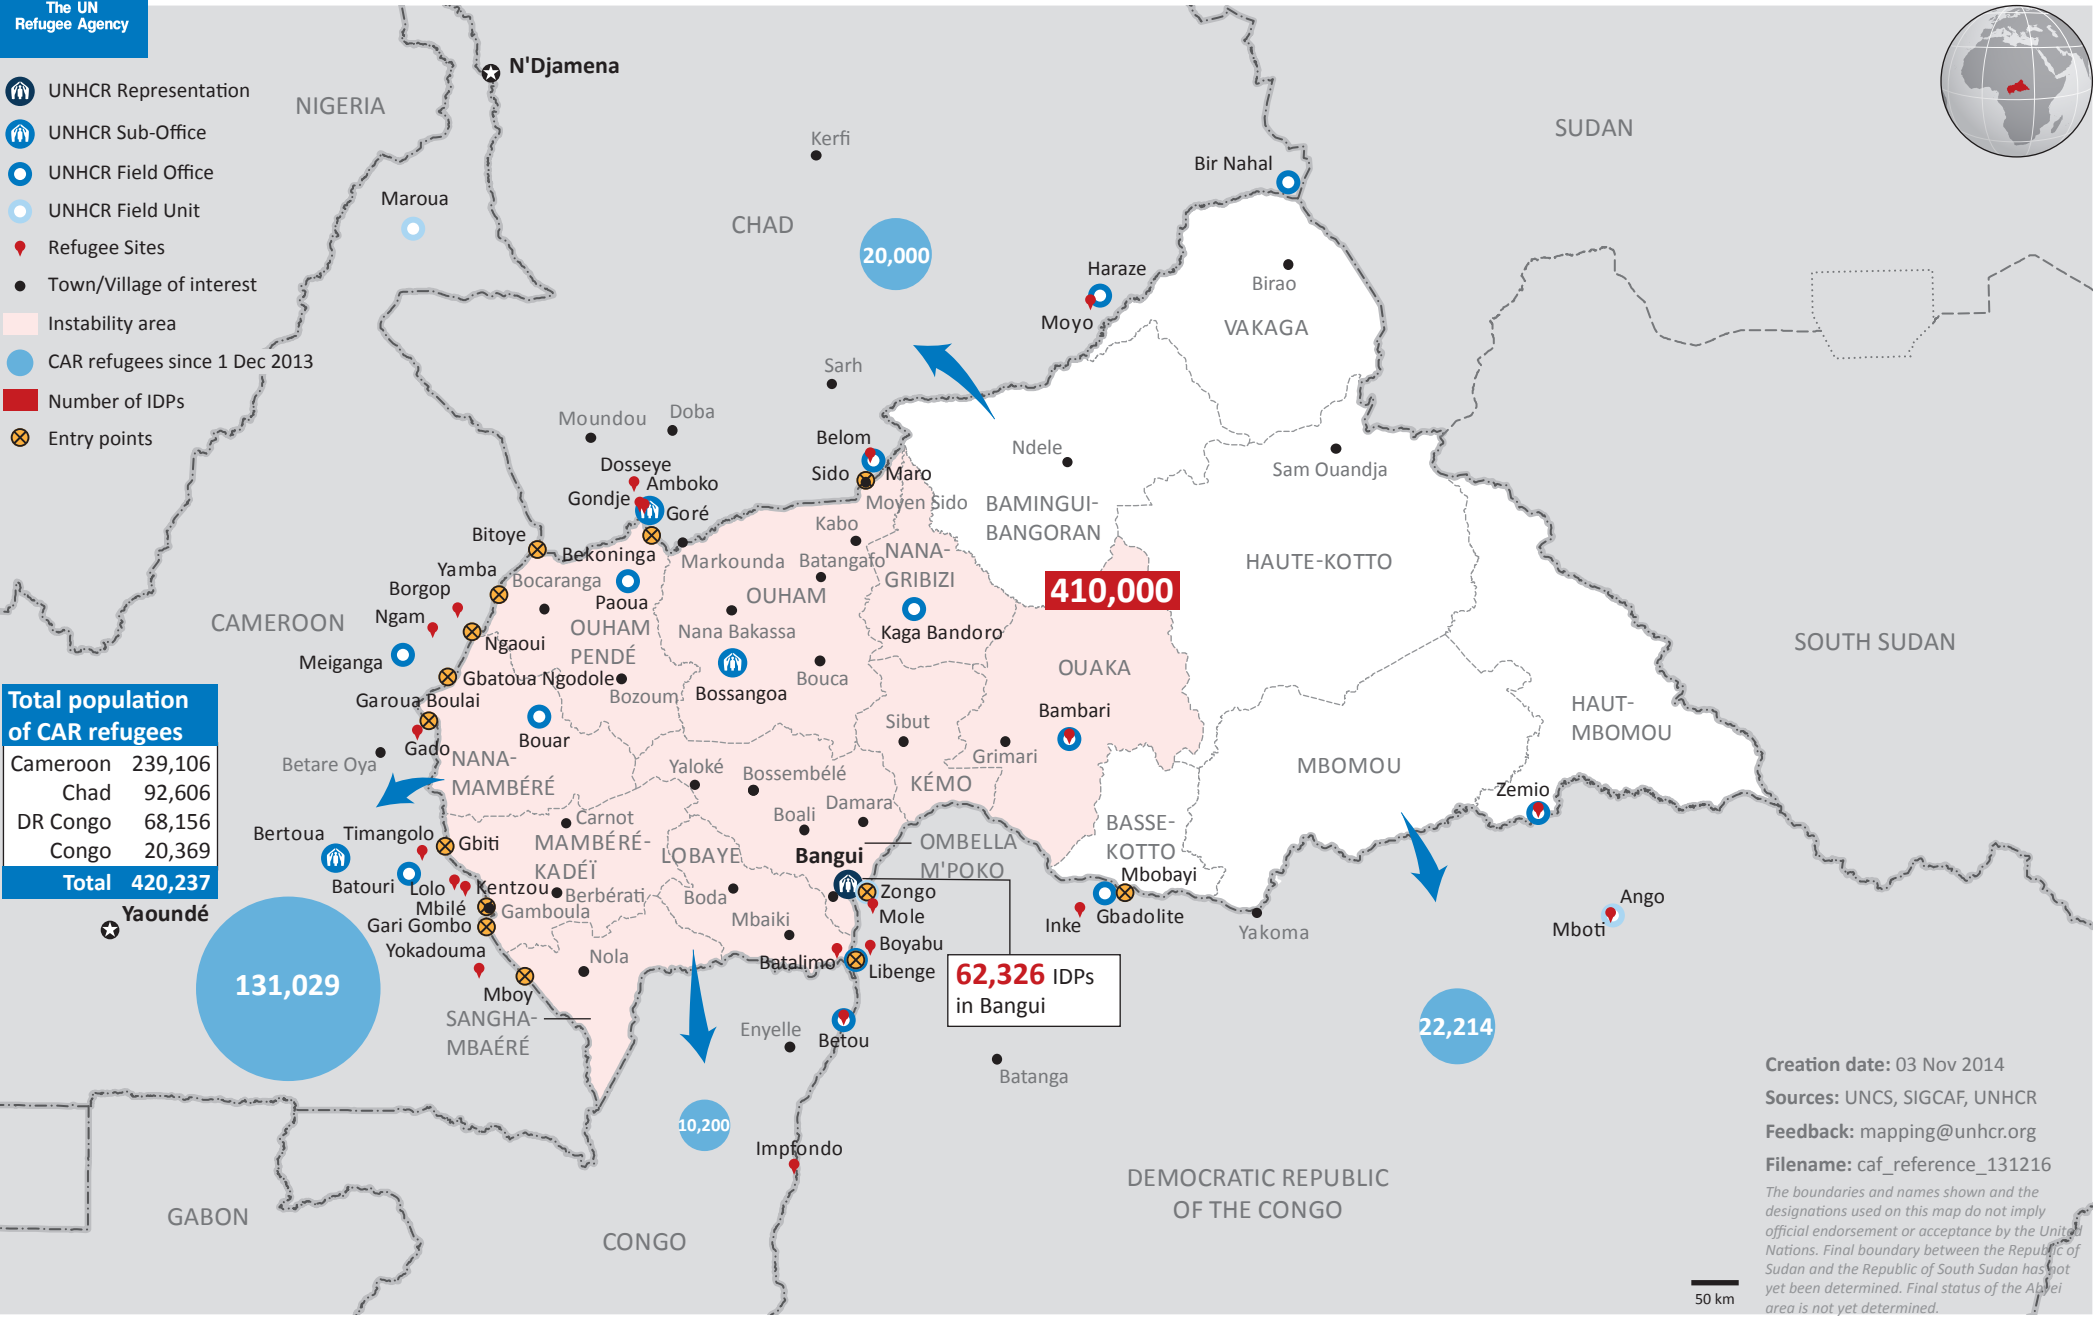

Central African Republic Emergency Situation

as of 31 October 2014

UNHCR Regional Bureau for Africa

- UNHCR Representation
- UNHCR Sub-Office
- UNHCR Field Office
- UNHCR Field Unit
- Refugee Sites
- Town/Village of interest
- Instability area
- CAR refugees since 1 Dec 2013
- Number of IDPs
- Entry points

Total population of CAR refugees

Cameroon	239,106
Chad	92,606
DR Congo	68,156
Congo	20,369
Total	420,237

131,029

20,000

410,000

62,326 IDPs in Bangui

22,214

10,200

Creation date: 03 Nov 2014
 Sources: UNCS, SIGCAF, UNHCR
 Feedback: mapping@unhcr.org
 Filename: caf_reference_131216

The boundaries and names shown and the designations used on this map do not imply official endorsement or acceptance by the United Nations. Final boundary between the Republic of Sudan and the Republic of South Sudan has not yet been determined. Final status of the Abyei area is not yet determined.