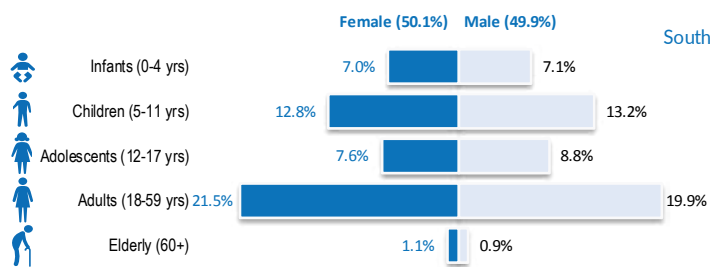

ETHIOPIA

Refugees and Asylum-seekers

as of 31 March 2017

Age/Gender breakdown

Breakdown by nationality

New arrivals trends by location | 2017

New arrivals | 12 months trends