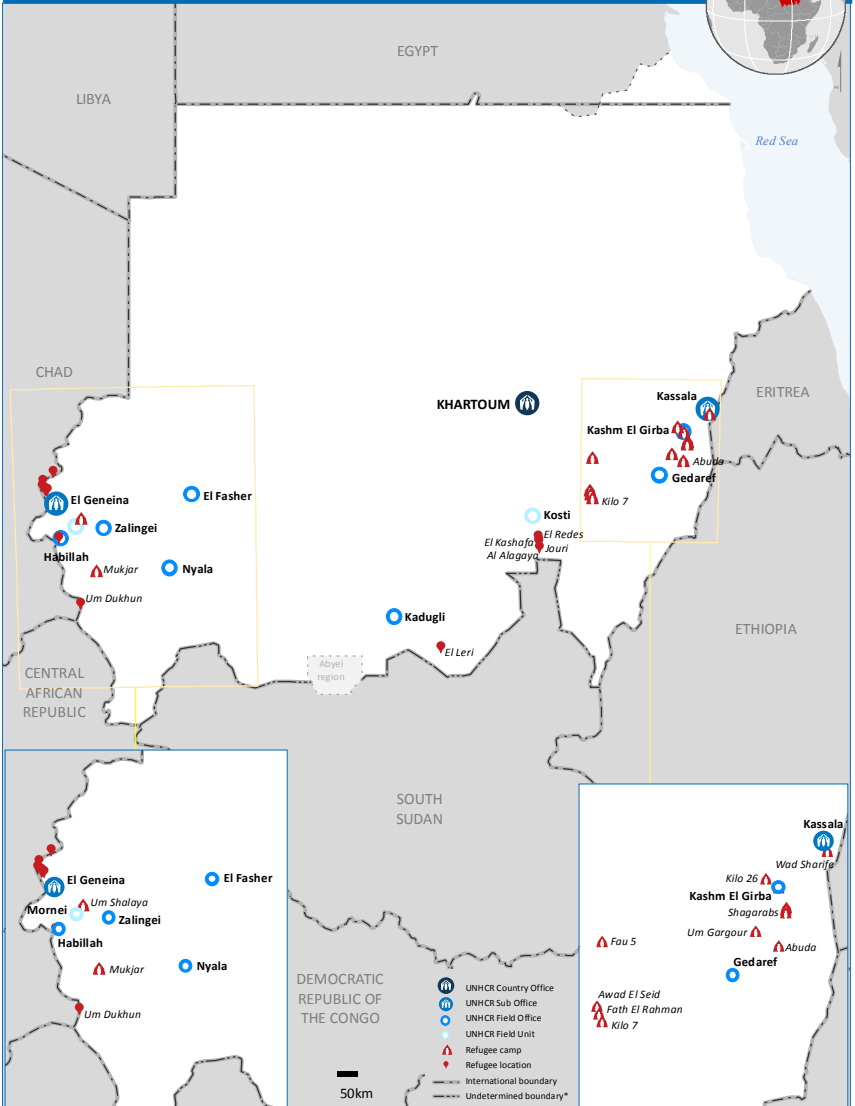

UNHCR Presence in SUDAN

The boundaries and names shown and the designations used on this map do not imply official endorsement or acceptance by the United Nations. * Final boundary between the Republic of Sudan and the Republic of South Sudan has not yet been determined. ** Final status of the Abyei area is not yet determined.