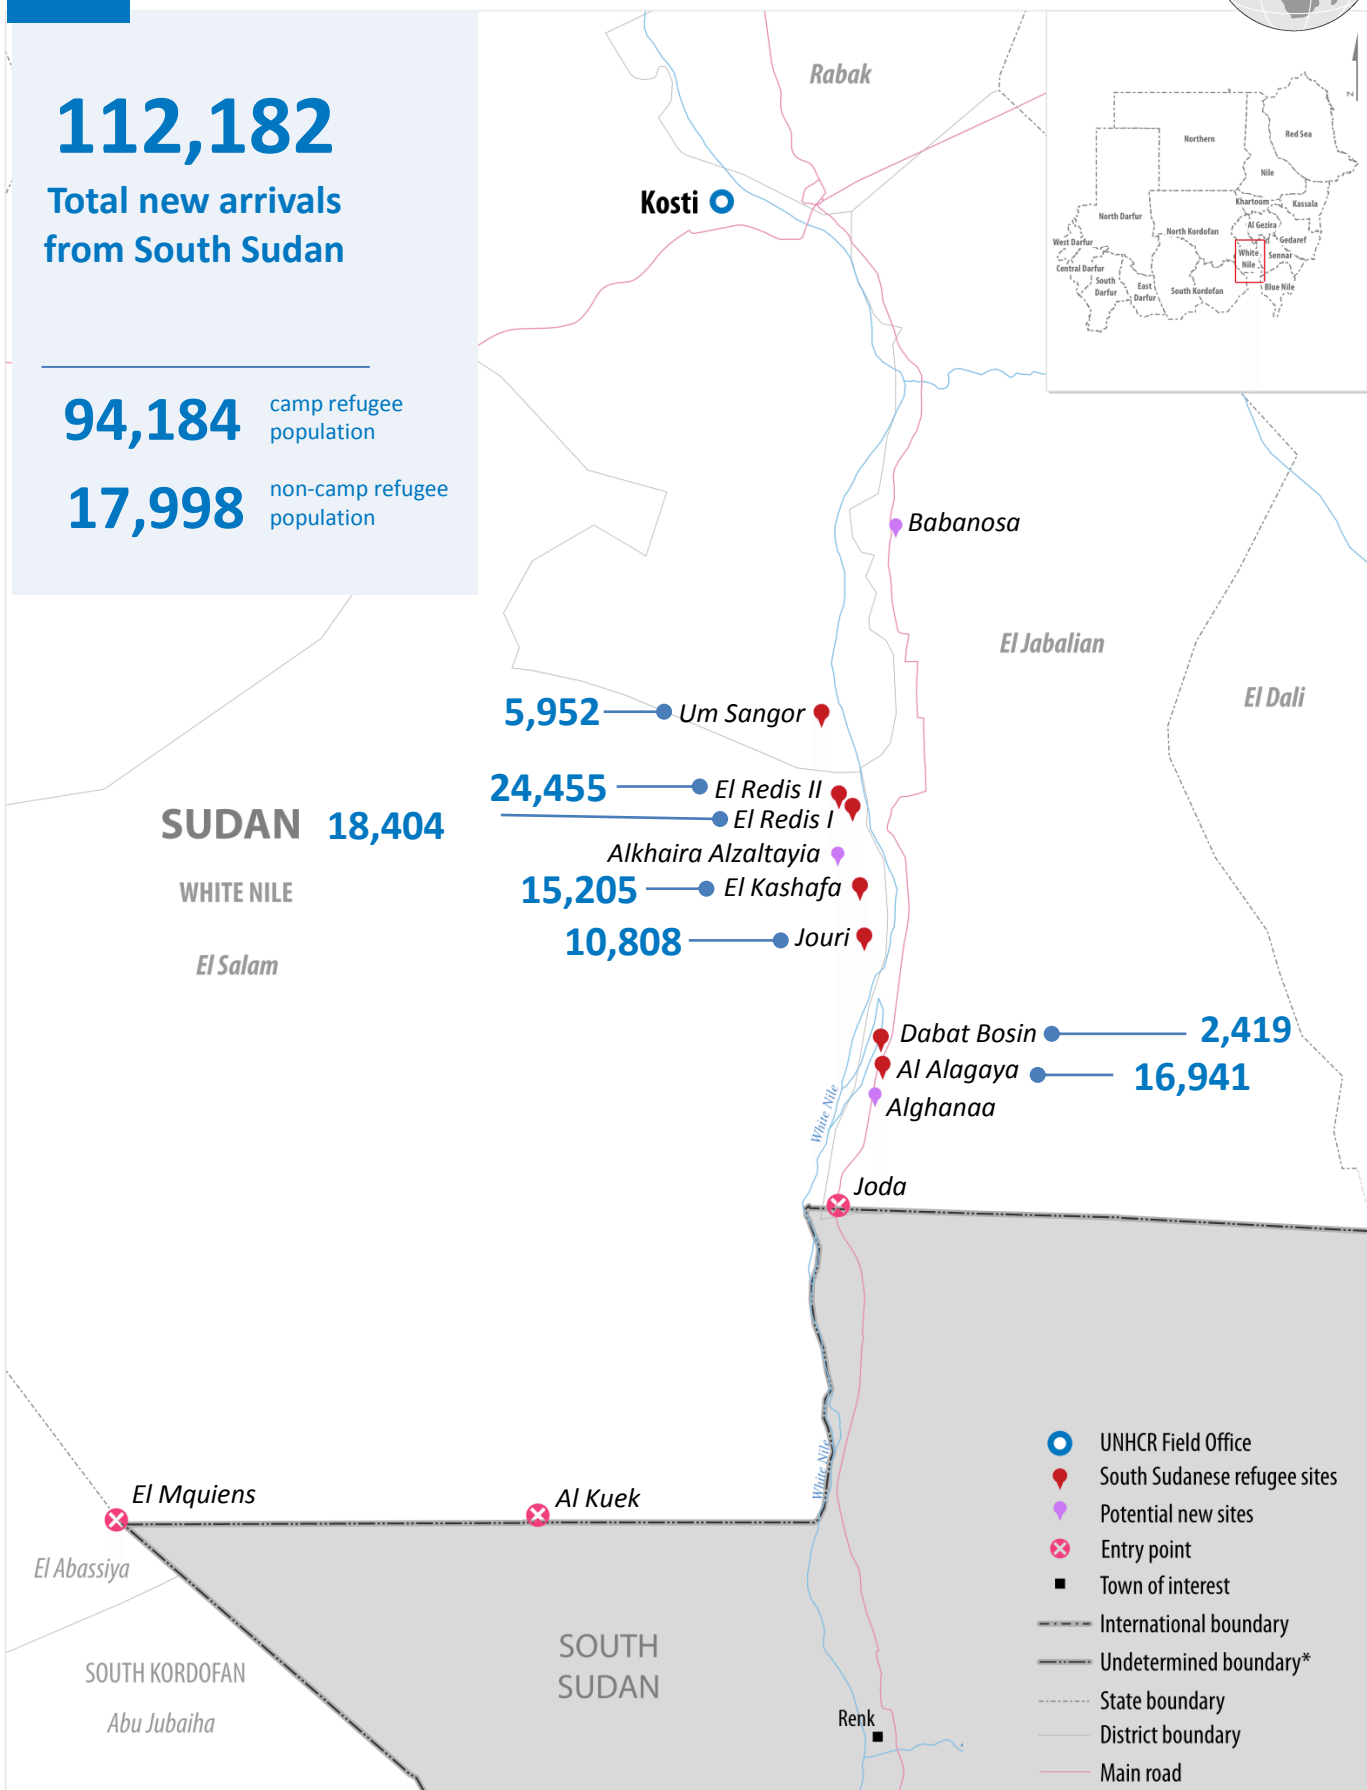

## 112,182

Total new arrivals from South Sudan

**94,184** camp refugee population

**17,998** non-camp refugee population

The boundaries and names shown and the designations used on this map do not imply official endorsement or acceptance by the United Nations. \* Final boundary between the Republic of Sudan and the Republic of South Sudan has not yet been determined.

Sources: UNHCR, GoS, SRC, UNCS, UNDP