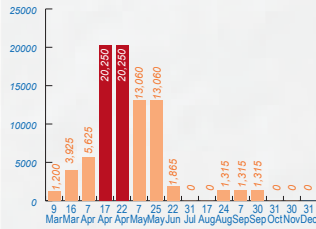

Displacements in West Darfur in 2014

Displacement graph (on net no. of IDPs)

Percentage of IDPs

Displacements in Darfur in 2014

LEGEND

- State capital
- IDP camp
- Conflict
- UNAMID Team Site
- Returns
- Floods

Sectors Response

- Education
- Emergency Shelter & Non-Food Items
- Food Security & Livelihoods
- Health
- Nutrition
- Protection
- Water, Sanitation & Hygiene

Colour denotes level of access

- Accessible
- Restricted
- Intermittent or no access in past year