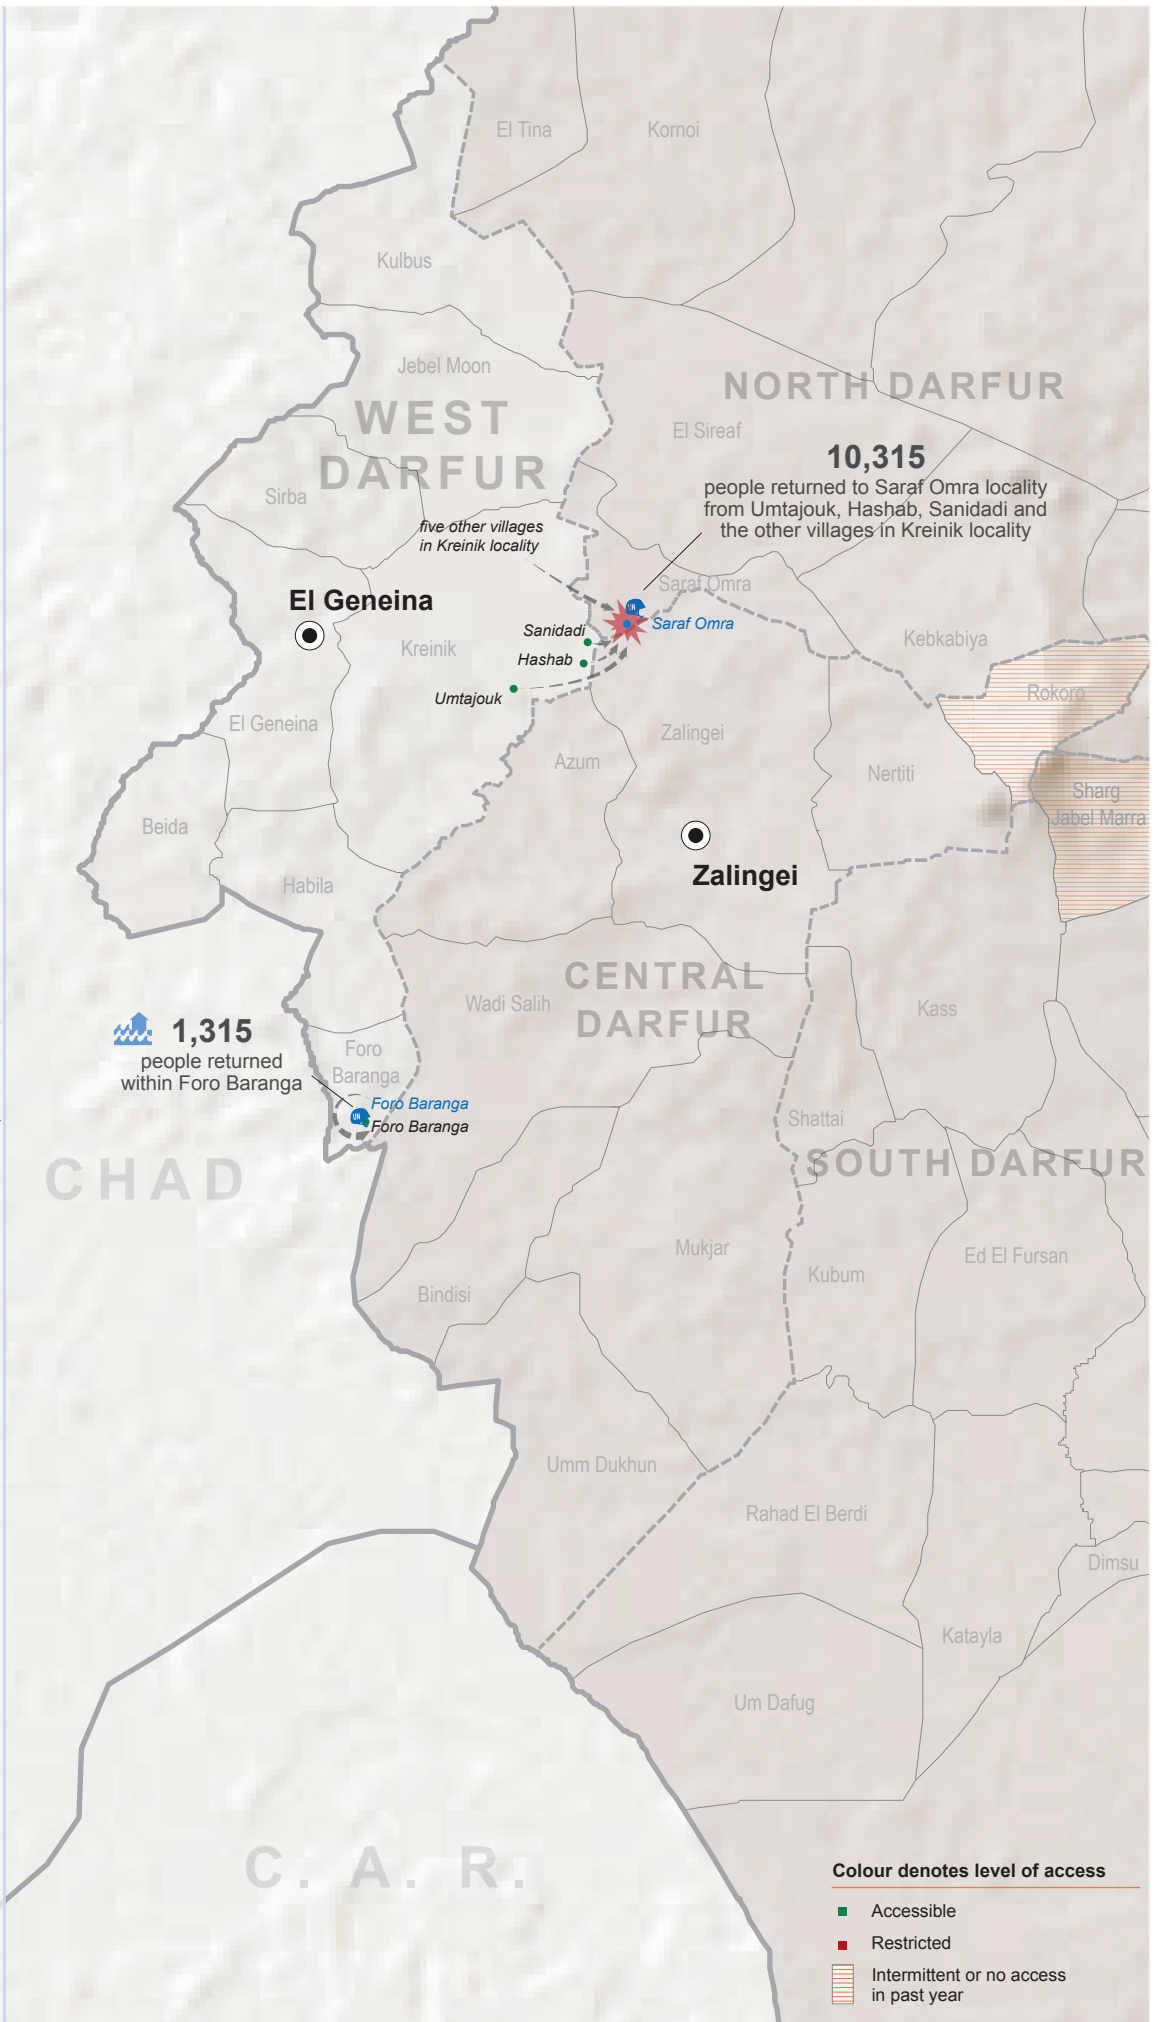

Displacements in West Darfur in 2014

Displacement graph (on net no. of IDPs)

Percentage of IDPs

Displacements in Darfur in 2014

LEGEND

- State capital
- IDP camp
- Conflict
- UNAMID Team Site
- Returns
- Floods

Sectors Response

- Education
- Emergency Shelter & Non-Food Items
- Food Security & Livelihoods
- Health
- Nutrition
- Protection
- Water, Sanitation & Hygiene

Colour denotes level of access

- Accessible
- Restricted
- Intermittent or no access in past year