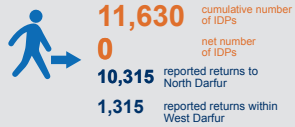

Displacements in West Darfur in 2014

Displacement graph (on net no. of IDPs)

Percentage of IDPs

Displacements in Darfur in 2014

LEGEND

- State capital
- IDP camp
- Conflict
- UNAMID Team Site
- Returns
- Floods

Sectors Response

- Education
- Emergency Shelter & Non-Food Items
- Food Security & Livelihoods
- Health
- Nutrition
- Protection
- Water, Sanitation & Hygiene

Colour denotes level of access

- Accessible
- Restricted
- Intermittent or no access in past year