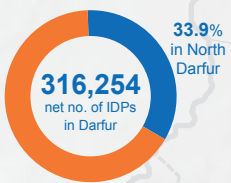

Displacements in North Darfur in 2014

Displacement graph (on net no. of IDPs)

Percentage of IDPs

Displacements in Darfur in 2014

LEGEND

- State capital
- IDP camp
- Conflict
- UNAMID Team Site
- Returns

Sectors Response

- Education
- Emergency Shelter & Non-Food Items
- Food Security & Livelihoods
- Health
- Nutrition
- Protection
- Water, Sanitation & Hygiene

Note: W.K.S stands for West Kordofan State