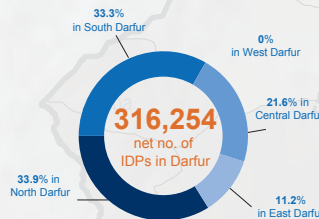

Displacements in North Darfur in 2014

Displacement graph (on net no. of IDPs)

Percentage of IDPs

Displacements in Darfur in 2014

LEGEND

- State capital
- IDP camp
- Conflict
- UNAMID Team Site
- Returns

Sectors Response

- Education
- Emergency Shelter & Non-Food Items
- Food Security & Livelihoods
- Health
- Nutrition
- Protection
- Water, Sanitation & Hygiene

Note: W.K.S stands for West Kordofan State