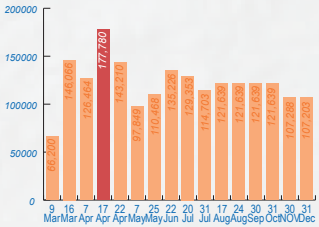

Displacements in North Darfur in 2014

Displacement graph (on net no. of IDPs)

Percentage of IDPs

Displacements in Darfur in 2014

LEGEND

- State capital
- IDP camp
- Conflict
- UNAMID Team Site
- Returns

Sectors Response