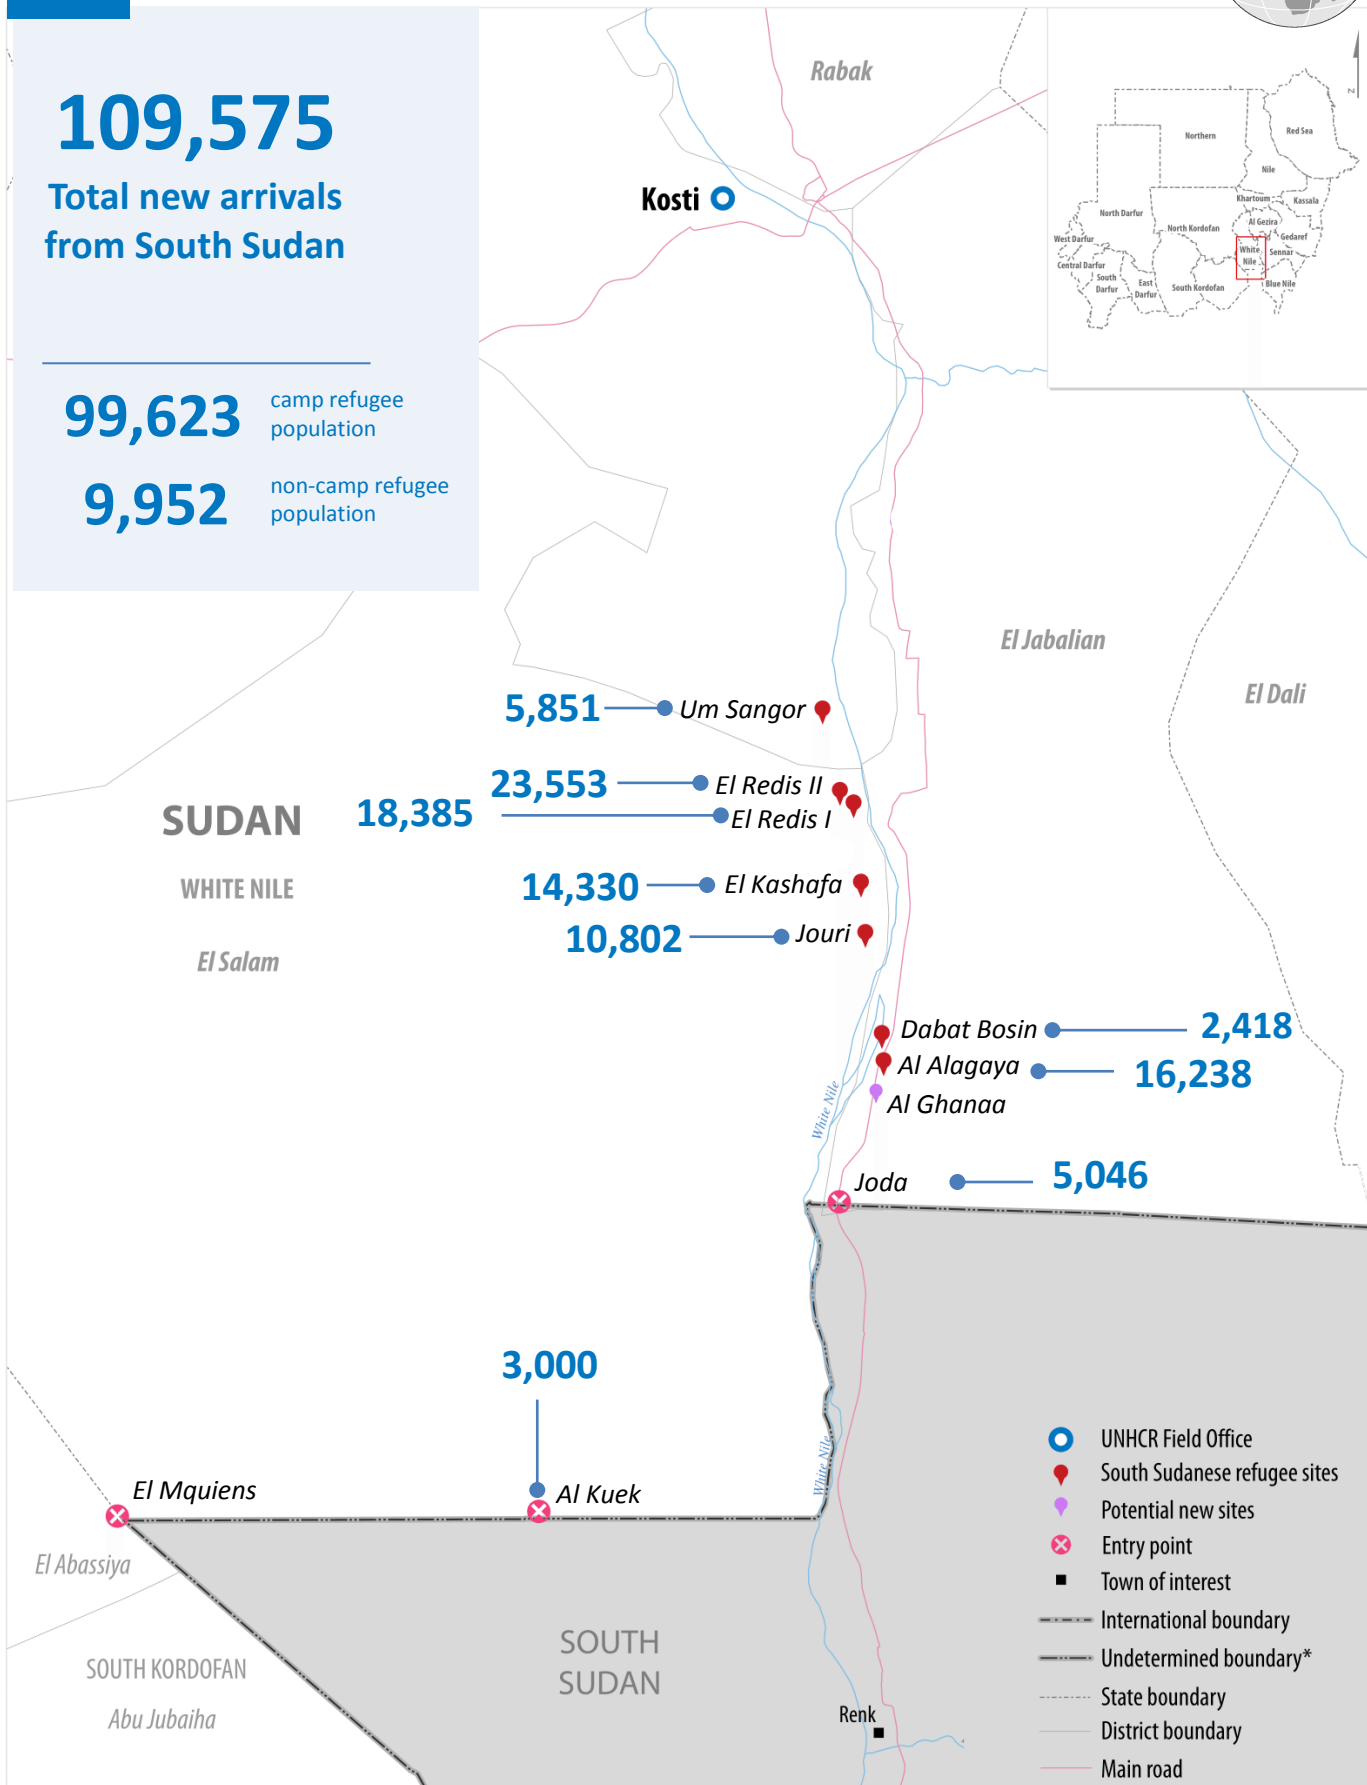

109,575

Total new arrivals from South Sudan

99,623 camp refugee population

9,952 non-camp refugee population

-  UNHCR Field Office
-  South Sudanese refugee sites
-  Potential new sites
-  Entry point
-  Town of interest
-  International boundary
-  Undetermined boundary*
-  State boundary
-  District boundary
-  Main road

The boundaries and names shown and the designations used on this map do not imply official endorsement or acceptance by the United Nations. * Final boundary between the Republic of Sudan and the Republic of South Sudan has not yet been determined.

Sources: UNHCR, GoS, SRC, UNCS, UNDP