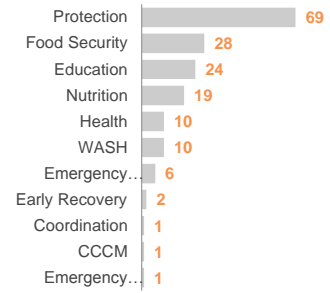

88 Organisations responding with emergency programs

By organisation type

By cluster

Coordination

Early Recovery

Education

Emergency Shelter & NFI

Food Security

Row Labels	Coordination	Early Recovery	Education	Emergency Shelter & NF	FOOD SECURITY	Health	Nutrition	Protection	WASH	CCCM	Emergency Telecom.	Total Partners
Bamingui-Bangoran			1	5	3	8	1				1	9
Bangui	1	1	13	4	13	3	11	53	9	1	1	67
Basse-Kotto		1	2	4			3	5				11
Haute-Kotto		1	2	1	4		3	11	1			12
Haut-Mbomou			4	1	5	1	2	11			1	13
Kemo		2	3		6	2	1	12	1			17
Lobaye			3	2	3			3	12	1		17
Mambere-Kadei				1	4		2	5				9
Mbomou		1	3	1	8	1	1	11	1			15
Nana-Gribizi	1	1	1		8	5	2	14	2		1	17
Nana-Mambere			4	1	4	1	3	15			1	19
Ombella M'Poko			8	1	10	2	2	27	1			36
Ouaka	1	1	4	1	6	4	3	14	2		1	19
Ouham	1	1	5	3	7		4	20	1		1	25
Ouham Pende	1	1	4	1	5			1	12		1	15
Sangha-Mbaere				1	2		2	3				6
Vakaga					4	1	2	7	1			8