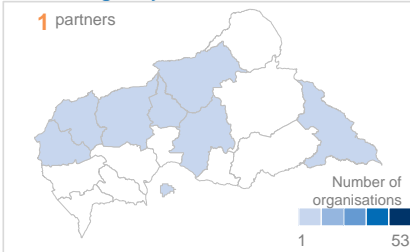

Emergency Telecommunication

Is your data missing from this document?

Return it to ocha.im.car@gmail.com and your data will be on the next version. Thanks for helping out!