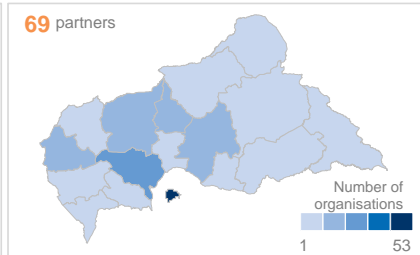

Protection