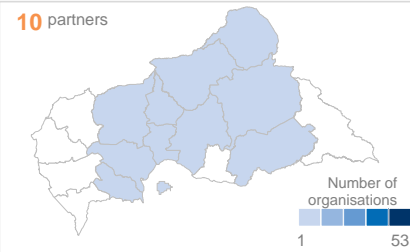

88 Organisations responding with emergency programs

By organisation type

By cluster

Coordination

Early Recovery

Education

Emergency Shelter & NFI

Food Security

Health

CCCM

Nutrition

Protection

WASH

Emergency Telecommunication

Is your data missing from this document?

Return it to ocha.im.car@gmail.com and your data will be on the next version. Thanks for helping out!