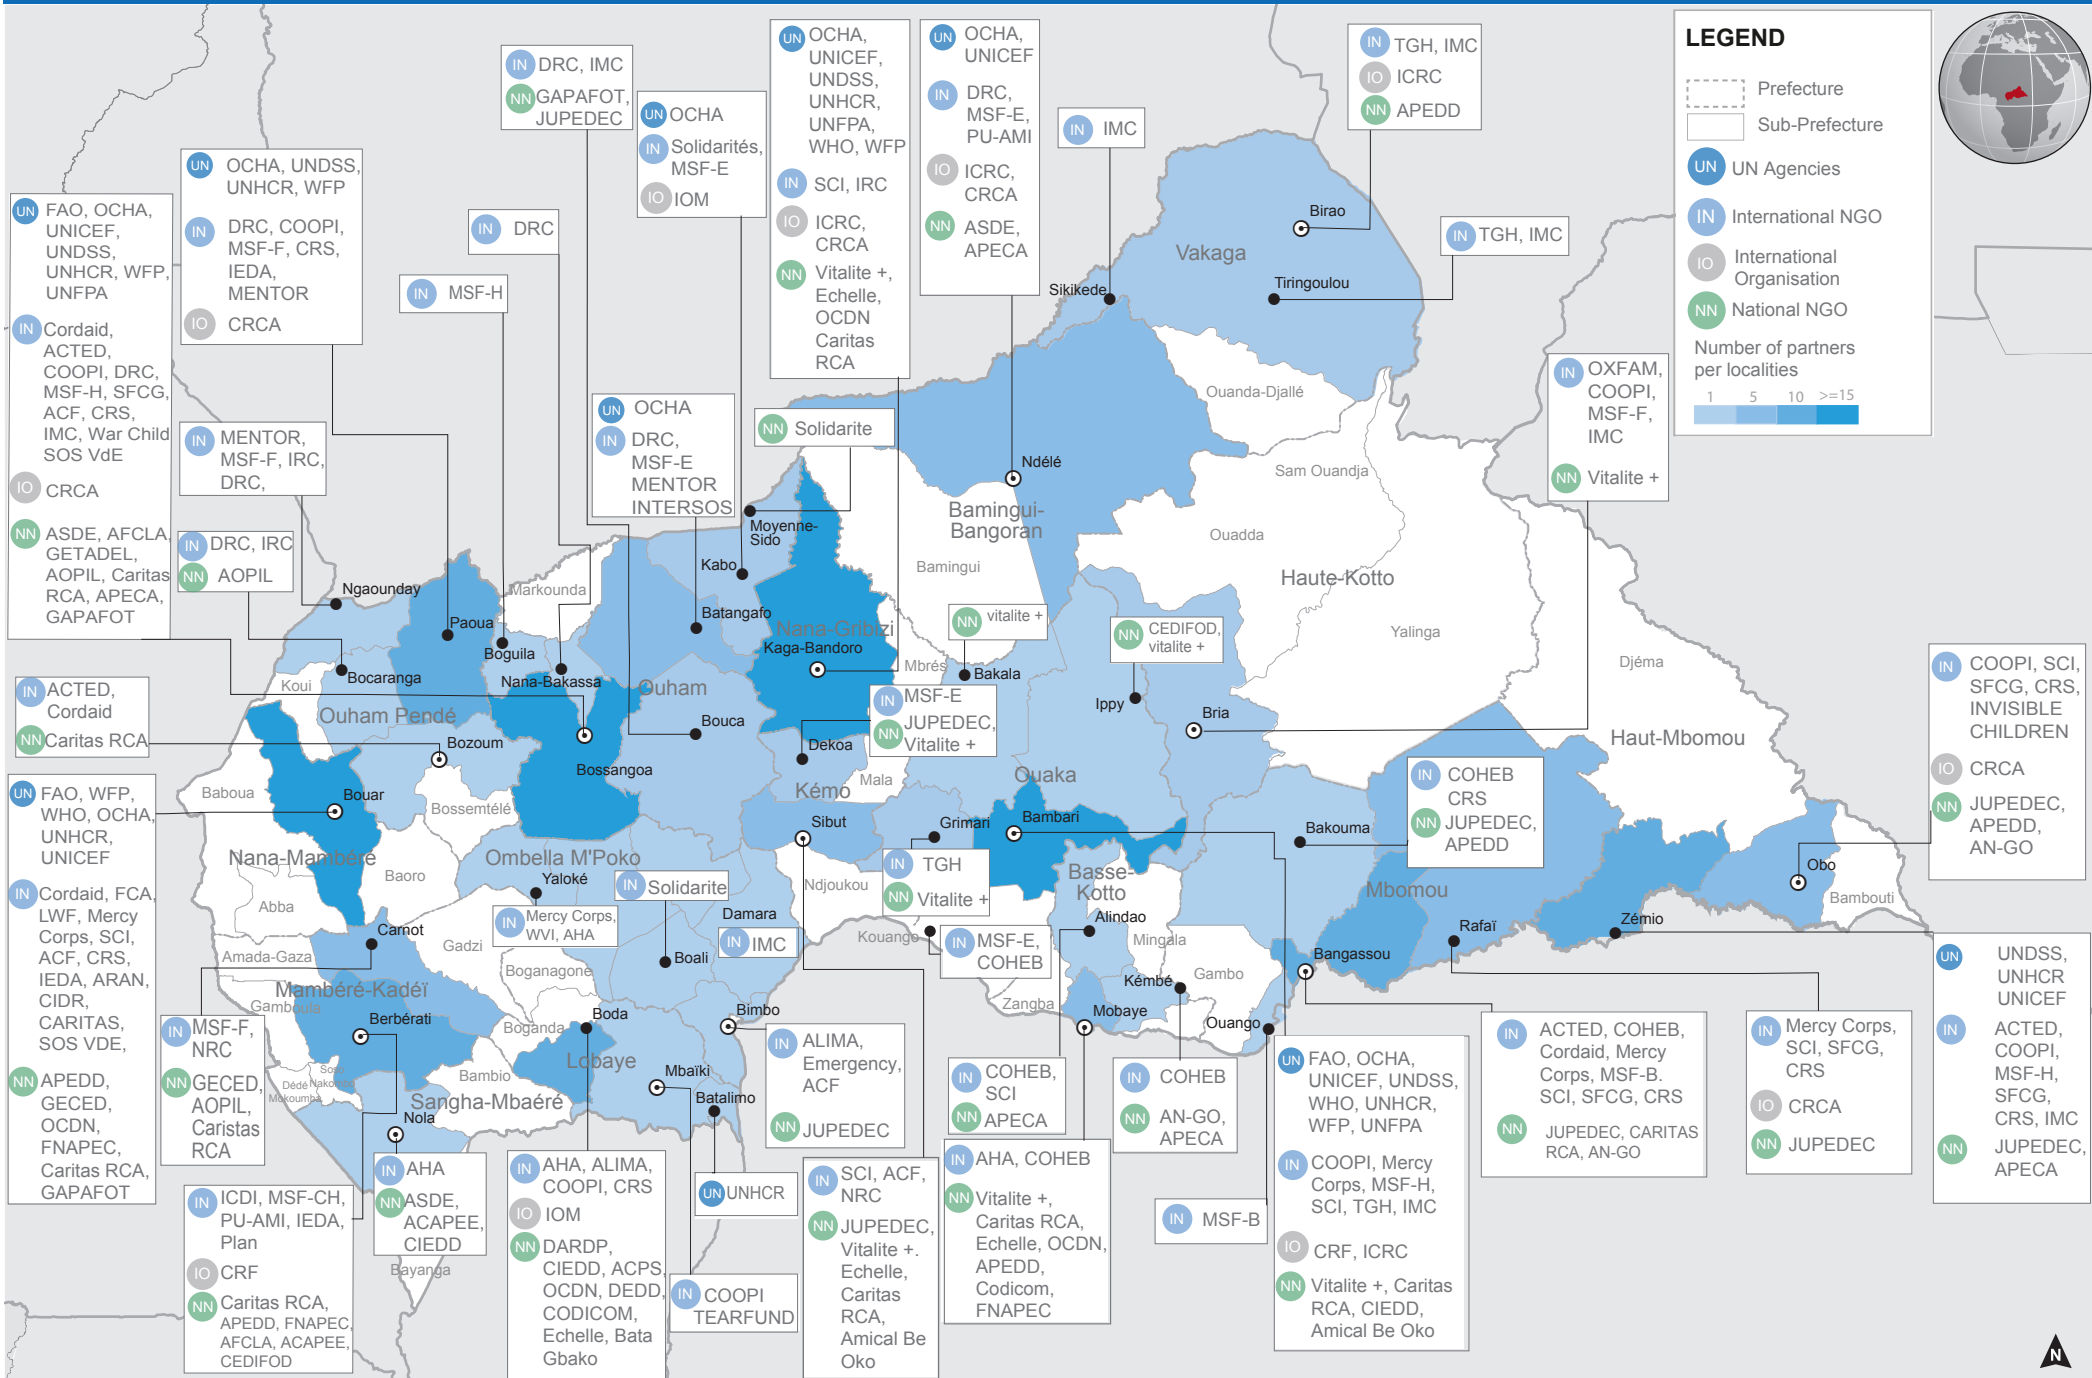

Central African Republic: Who has a Sub-Office/Base where (As of 31 March 2015)

*More than 50 humanitarian organizations work in the CAR with an office in Bangui.

The boundaries and names shown and the designations used on this map do not imply official endorsement or acceptance by the United Nations. Creation date: 31 March 2015 Sources: All humanitarian partners. Feedback: ocha.im.car@gmail.com www.unocha.org www.reliefweb.int car.humanitarianresponse.info