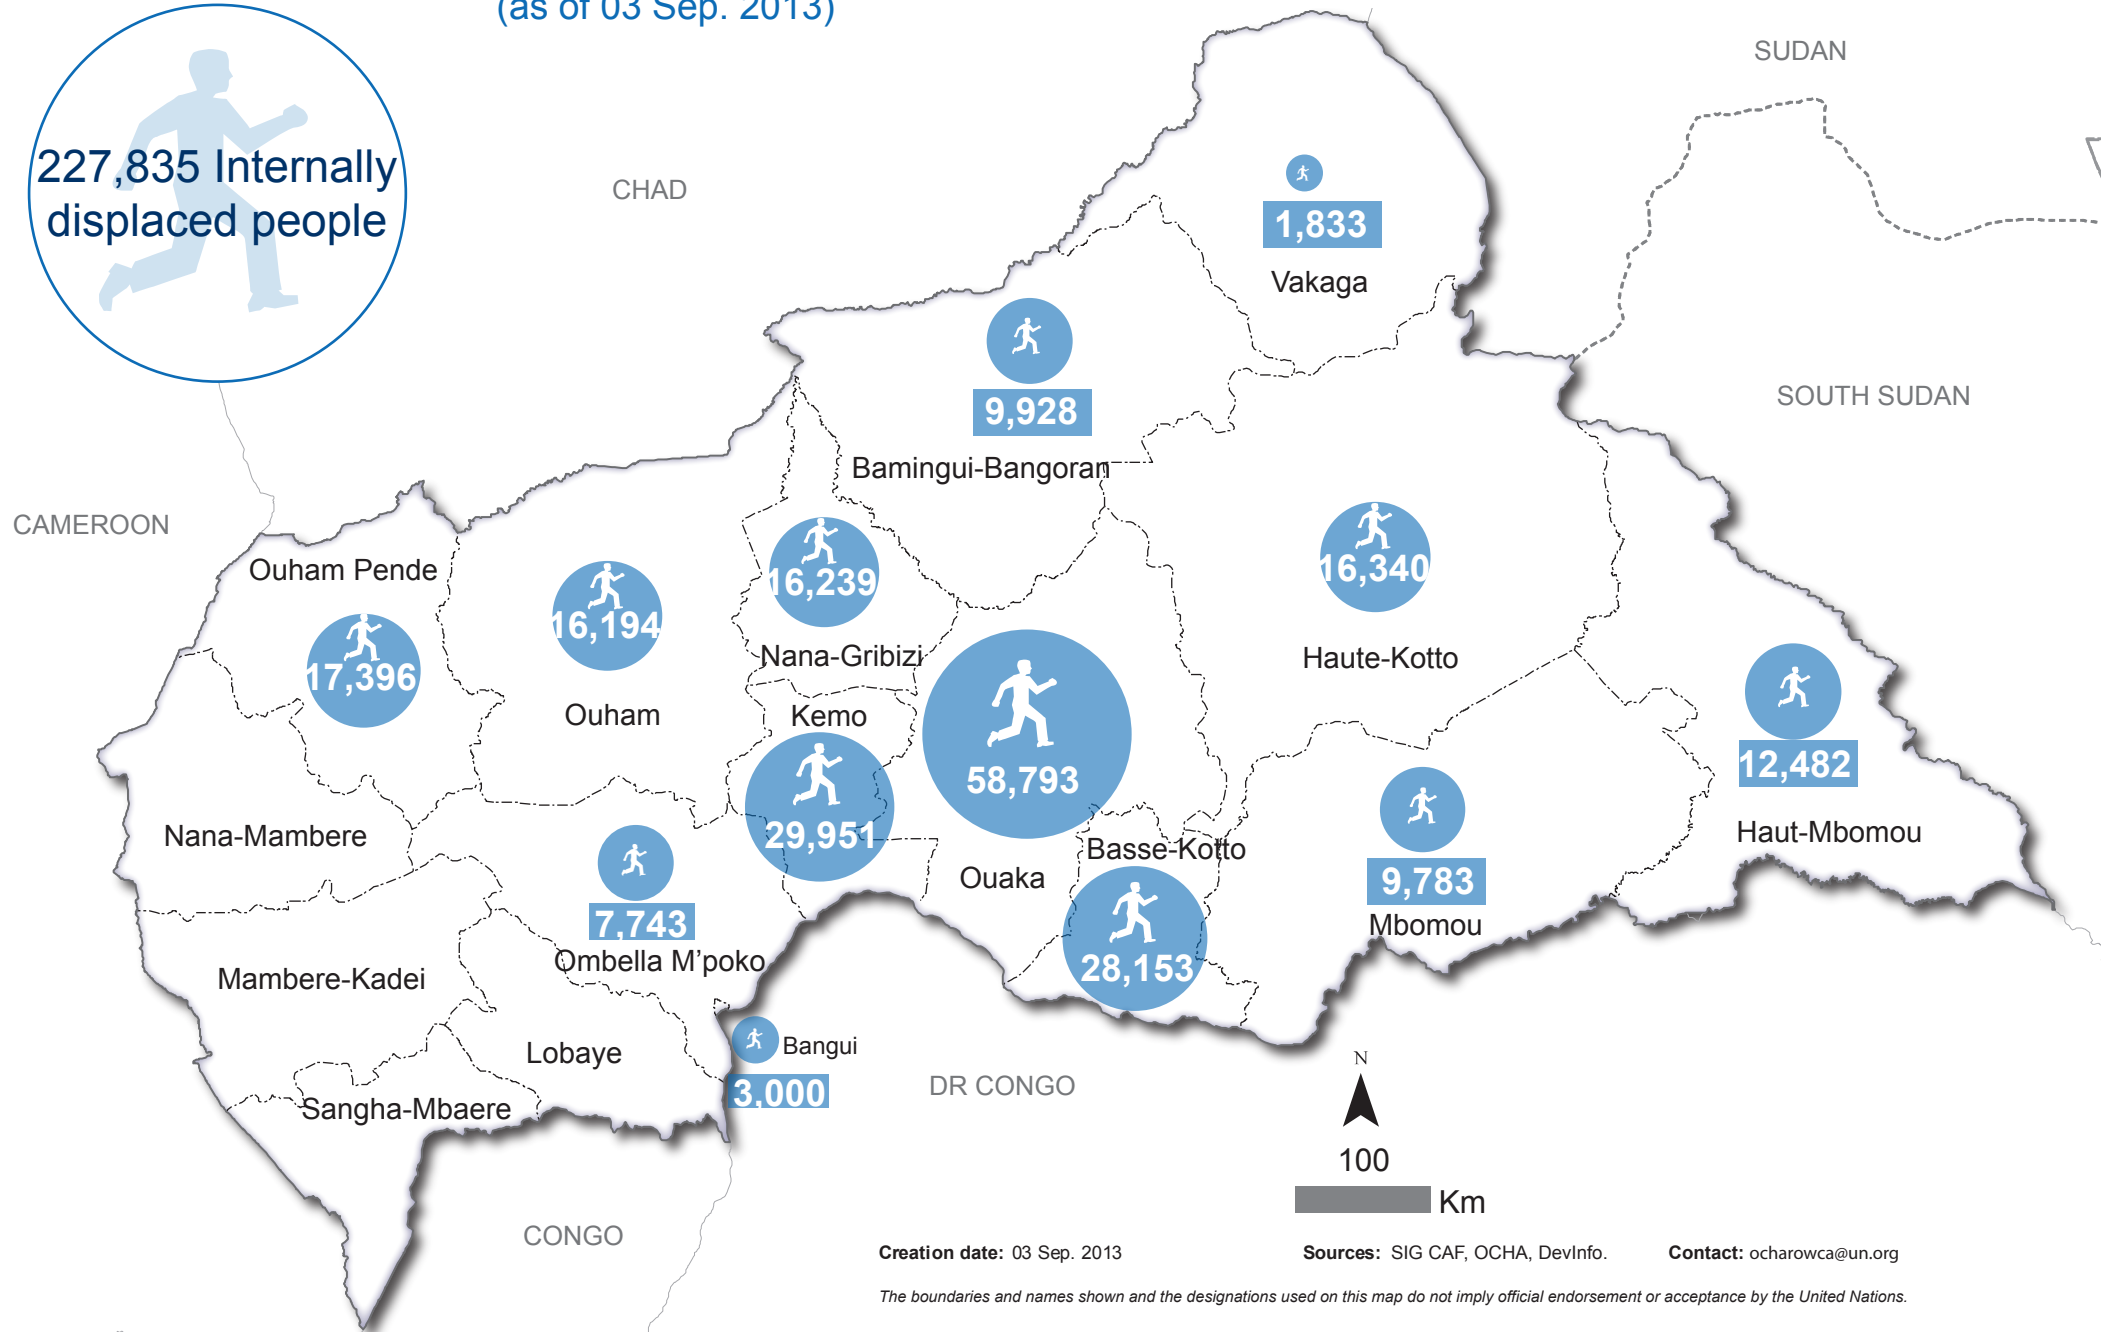

# Central Africa Republic: Internally displaced people by prefecture

(as of 03 Sep. 2013)

227,835 Internally displaced people

Creation date: 03 Sep. 2013

Sources: SIG CAF, OCHA, DevInfo.

Contact: [ocharowca@un.org](mailto:ocharowca@un.org)

The boundaries and names shown and the designations used on this map do not imply official endorsement or acceptance by the United Nations.