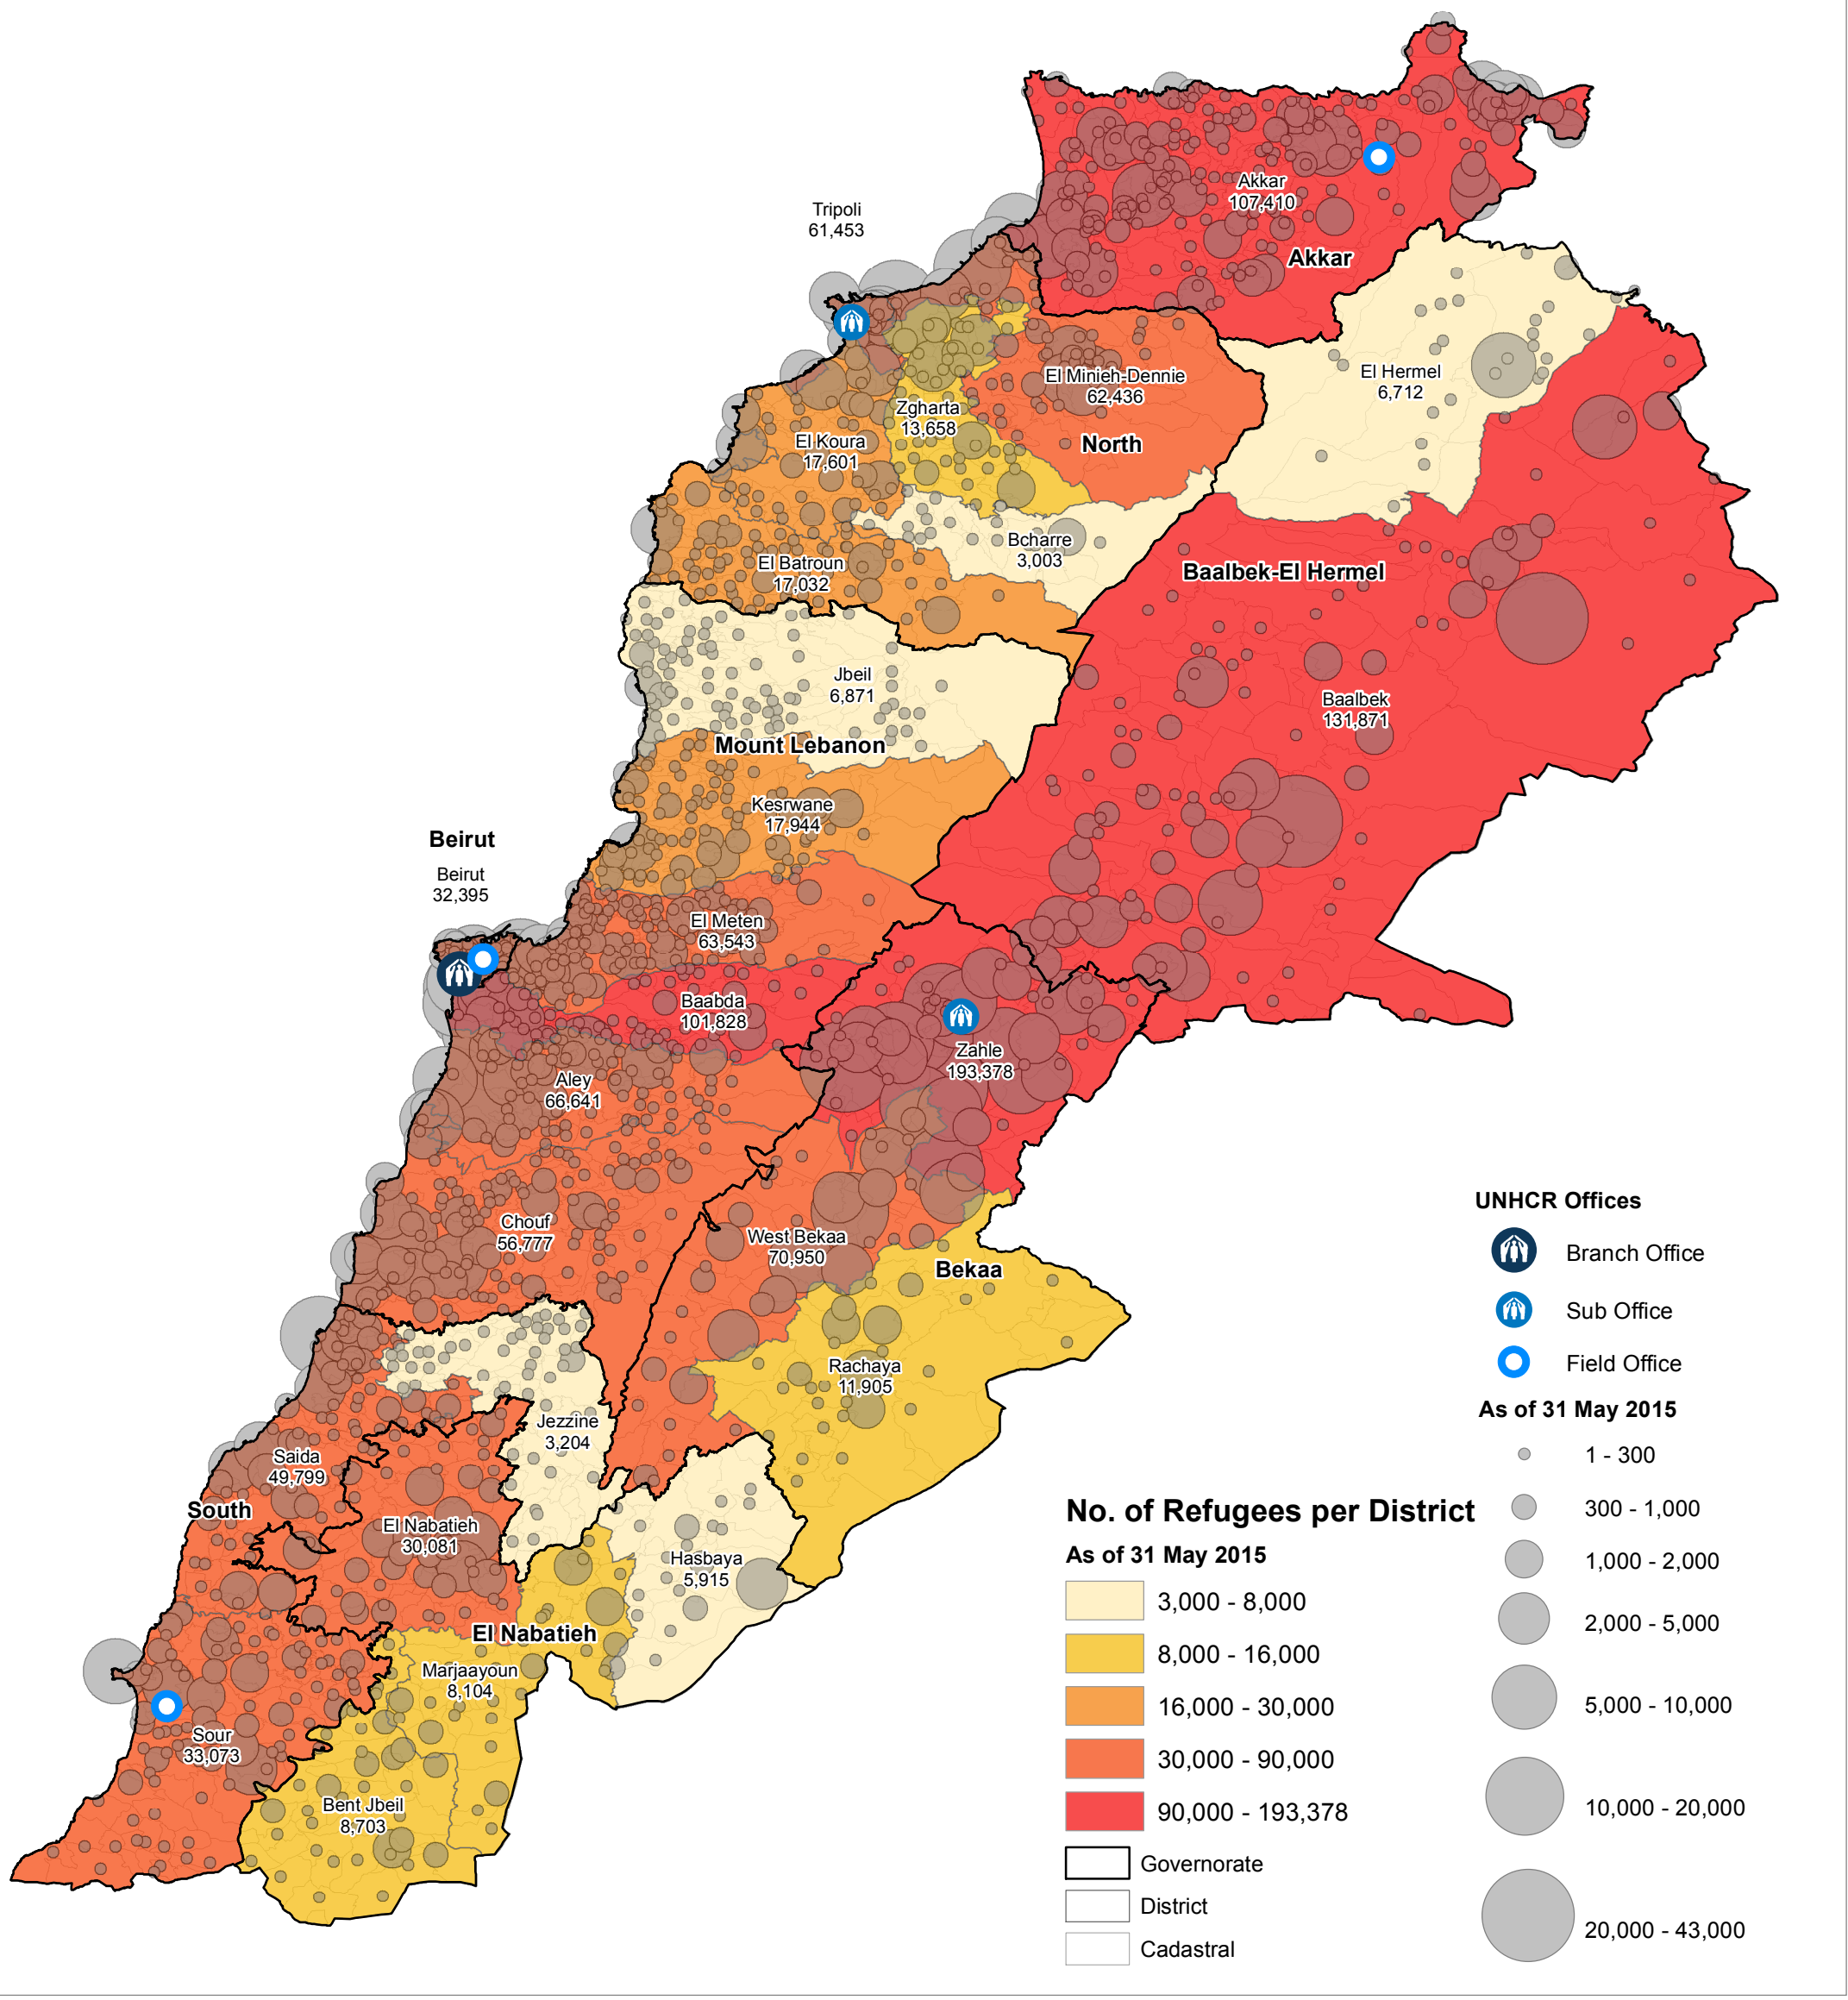

SYRIA REFUGEE RESPONSE

LEBANON Syrian Refugees Registered

31 May 2015

UNHCR Lebanon - Beirut
Country Office

Total No. of Refugees **1,192,342**
 Refugees Registered **1,182,287**
 Refugees Awaiting **10,055**

This map has been produced by UNHCR based on maps and material provided by the Government of Lebanon for UNHCR operational purposes. It does not constitute an official United Nations map. The designations employed and the presentation of material on this map do not imply the expression of any opinion whatsoever on the part of the Secretariat of the United Nations concerning the legal status of any country, territory, city or area or of its authorities, or concerning the delimitation of its frontiers or boundaries.

Data Sources:
 - Refugee population and location data by UNHCR 31 May 2015. For more information on refugee data, contact Rana G. Ksaifi at ksaifi@unhcr.org

GIS and Mapping by UNHCR Lebanon. For further information on map, contact Jad Ghosn at ghosn@unhcr.org or Aung Thu WIN at wina@unhcr.org