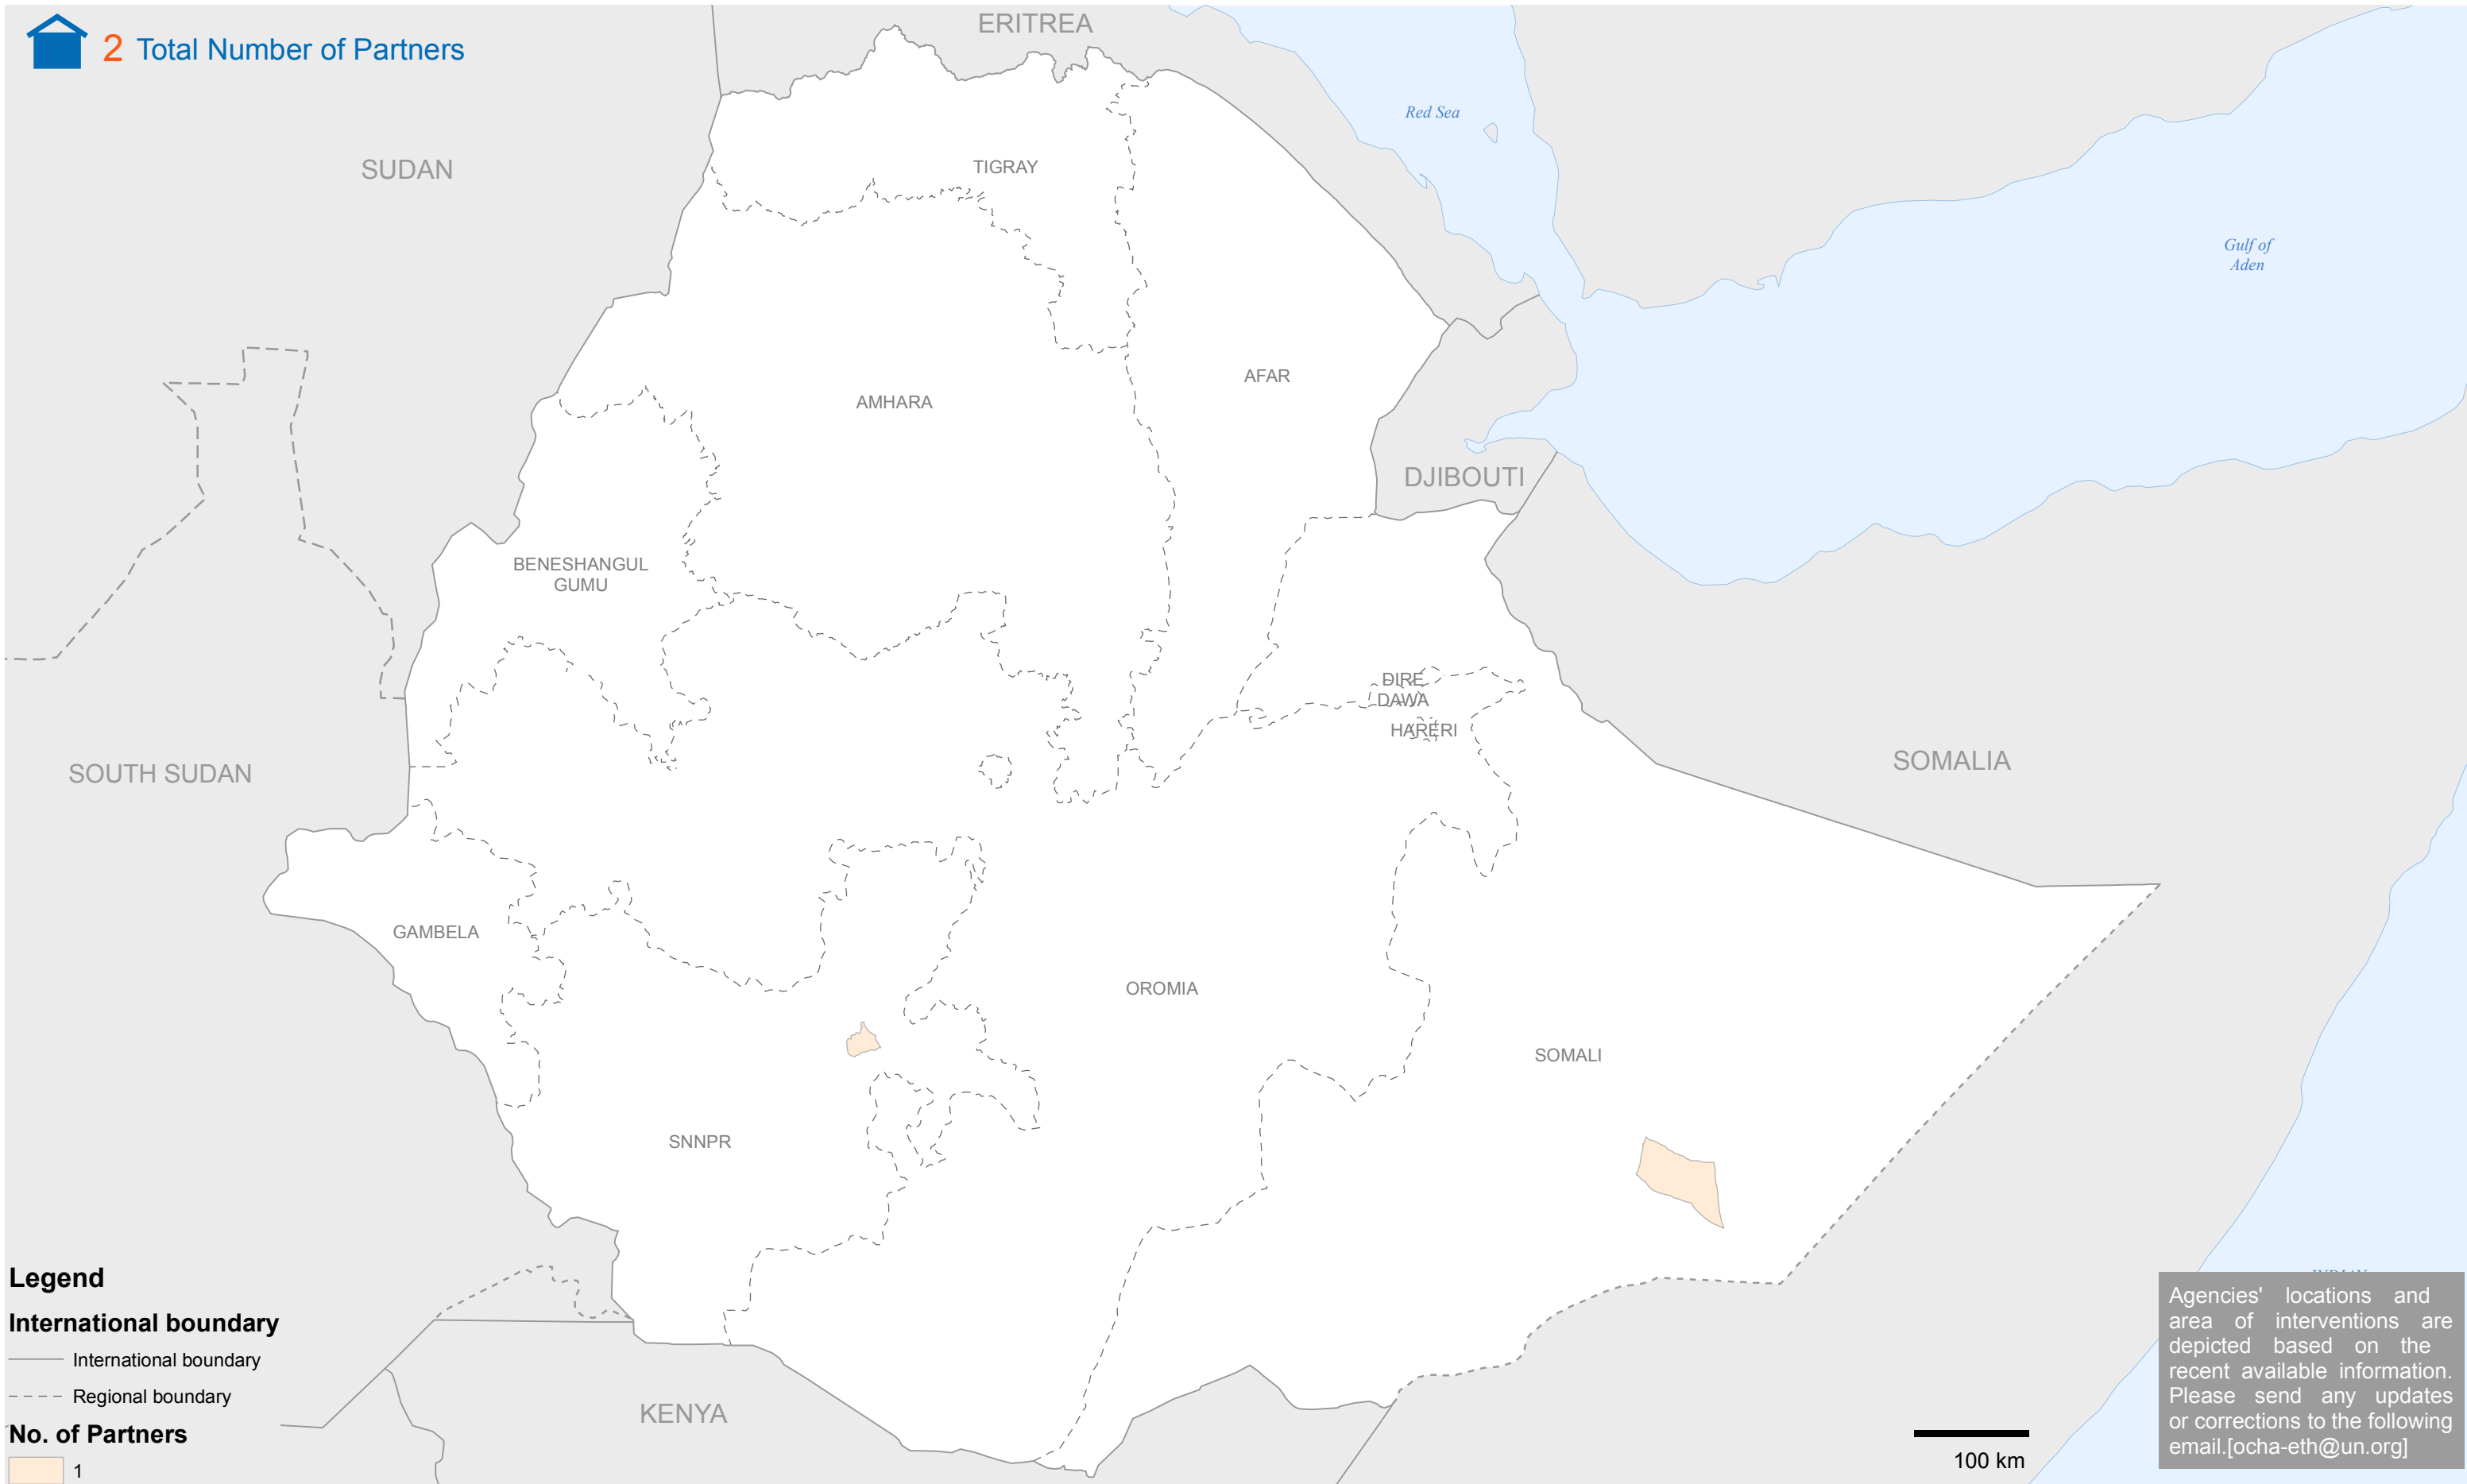

Ethiopia: 3W - Woredas Where ES/NFI Distributions Have Occurred (December 2016)

2 Total Number of Partners

The boundaries and names shown and the designations used on this map do not imply official endorsement or acceptance by the United Nations. **Note:** The map includes implementers that provide woreda level data only.

Creation date: 30Dec 2016 **Map Doc.:** 14_3W_ESNFI_123016_A4 **Sources:** ESNFI Cluster **Feedback:** ocha-eth@un.org <https://www.humanitarianresponse.info/operations/ethiopia/>

Ethiopia:3W - Operational Presence (Ongoing Activities) (December 2016)

Region	Organization	Implementing Partner(s)	OrganizationType
SNNPR	ERCS	ERCS	National NGO
Somali	IOM	ERCS	United Nations
	SCI	SCI	International NGO