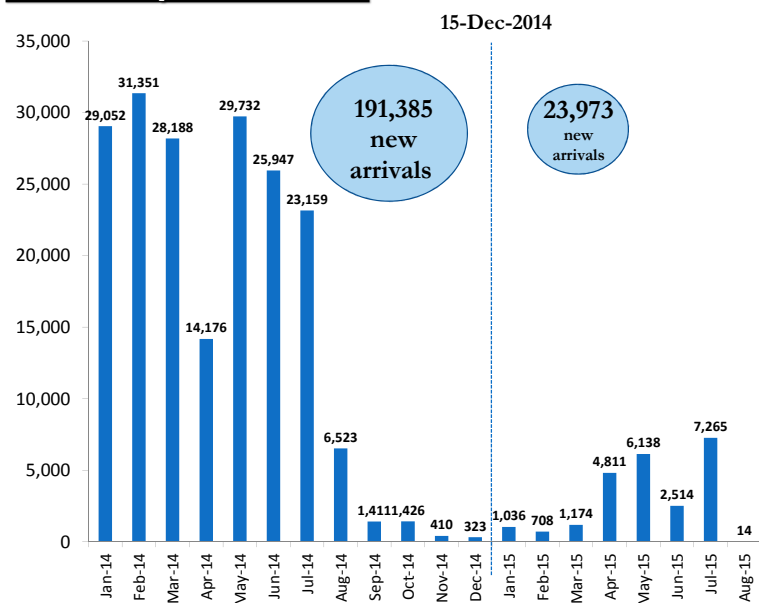

- UNHCR Sub office
- UNHCR Field unit
- Refugee camp
- Refugee location
- Refugee transit centre
- Entry point
- Main town
- Village

TOTAL ARRIVALS

215,358 *

persons

AVERAGE ARRIVALS per day since start of 2014

369

persons

AVERAGE ARRIVALS per day since last week

142

persons

Arrivals by Month

Key Statistics

- 66%** of the population are **children**
- 90%** of the population are **women and children**
- 69%** of the adult population are **women**
- 19,486** are identified as **Unaccompanied / Separated Children**

Arrivals Transfer Statistics

TOTAL ARRIVALS	Refugees living within host communities	REFUGEES TRANSFERRED to camps	New Arrivals awaiting transfers to camps
215,358 Persons	35,854** (17%)	168,977 (78%)	10,527 (5%)
			Matar - 6,492 Pagak - 3,939 Burbiey - 96