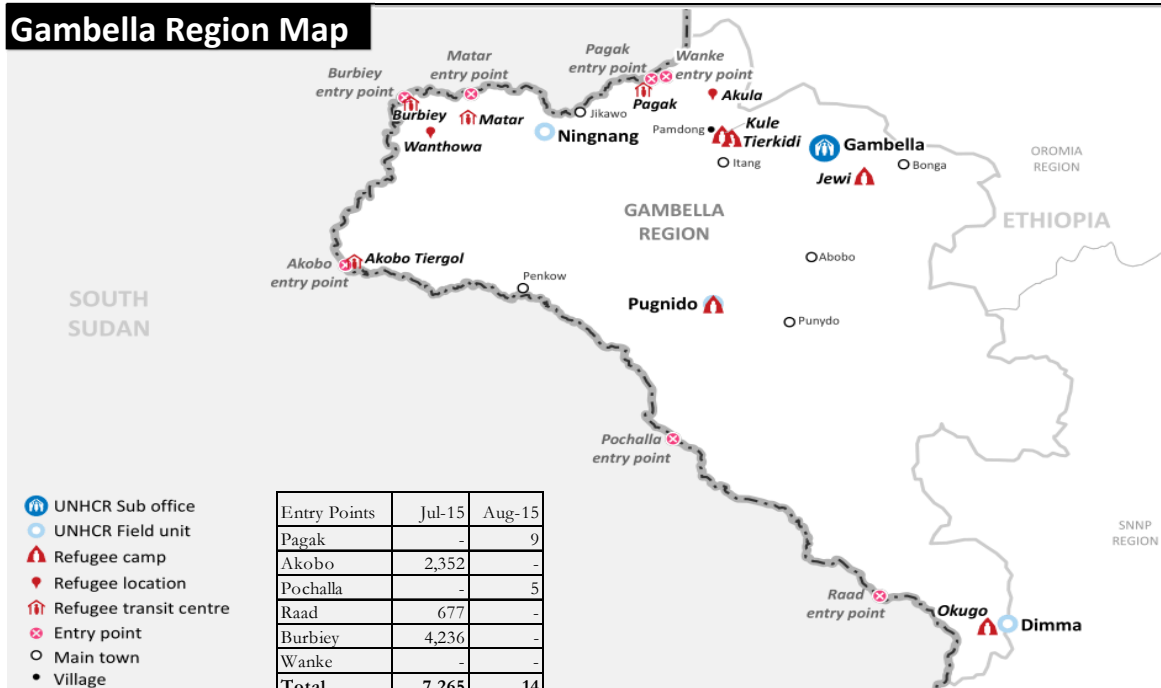

South Sudanese new arrivals in Gambella - Post 15th December 2013 (as of 08-August-2015)

Gambella Region Map

Entry Points	Jul-15	Aug-15
Pagak	-	9
Akobo	2,352	-
Pochalla	-	5
Raad	677	-
Burbiey	4,236	-
Wanke	-	-
Total	7,265	14

- UNHCR Sub office
- UNHCR Field unit
- Refugee camp
- Refugee location
- Refugee transit centre
- Entry point
- Main town
- Village

TOTAL ARRIVALS

215,358 *

persons

AVERAGE ARRIVALS per day since start of 2014

369

persons

AVERAGE ARRIVALS per day since last week

142

persons

Arrivals by Month

Key Statistics

- 66%** of the population are **children**
- 90%** of the population are **women and children**
- 69%** of the adult population are **women**
- 19,486** are identified as **Unaccompanied / Separated Children**

** - This figure does not include the old caseload of 10,000 South Sudanese refugees living in Wanthowa Woreda who arrived pre-15 December 2013.