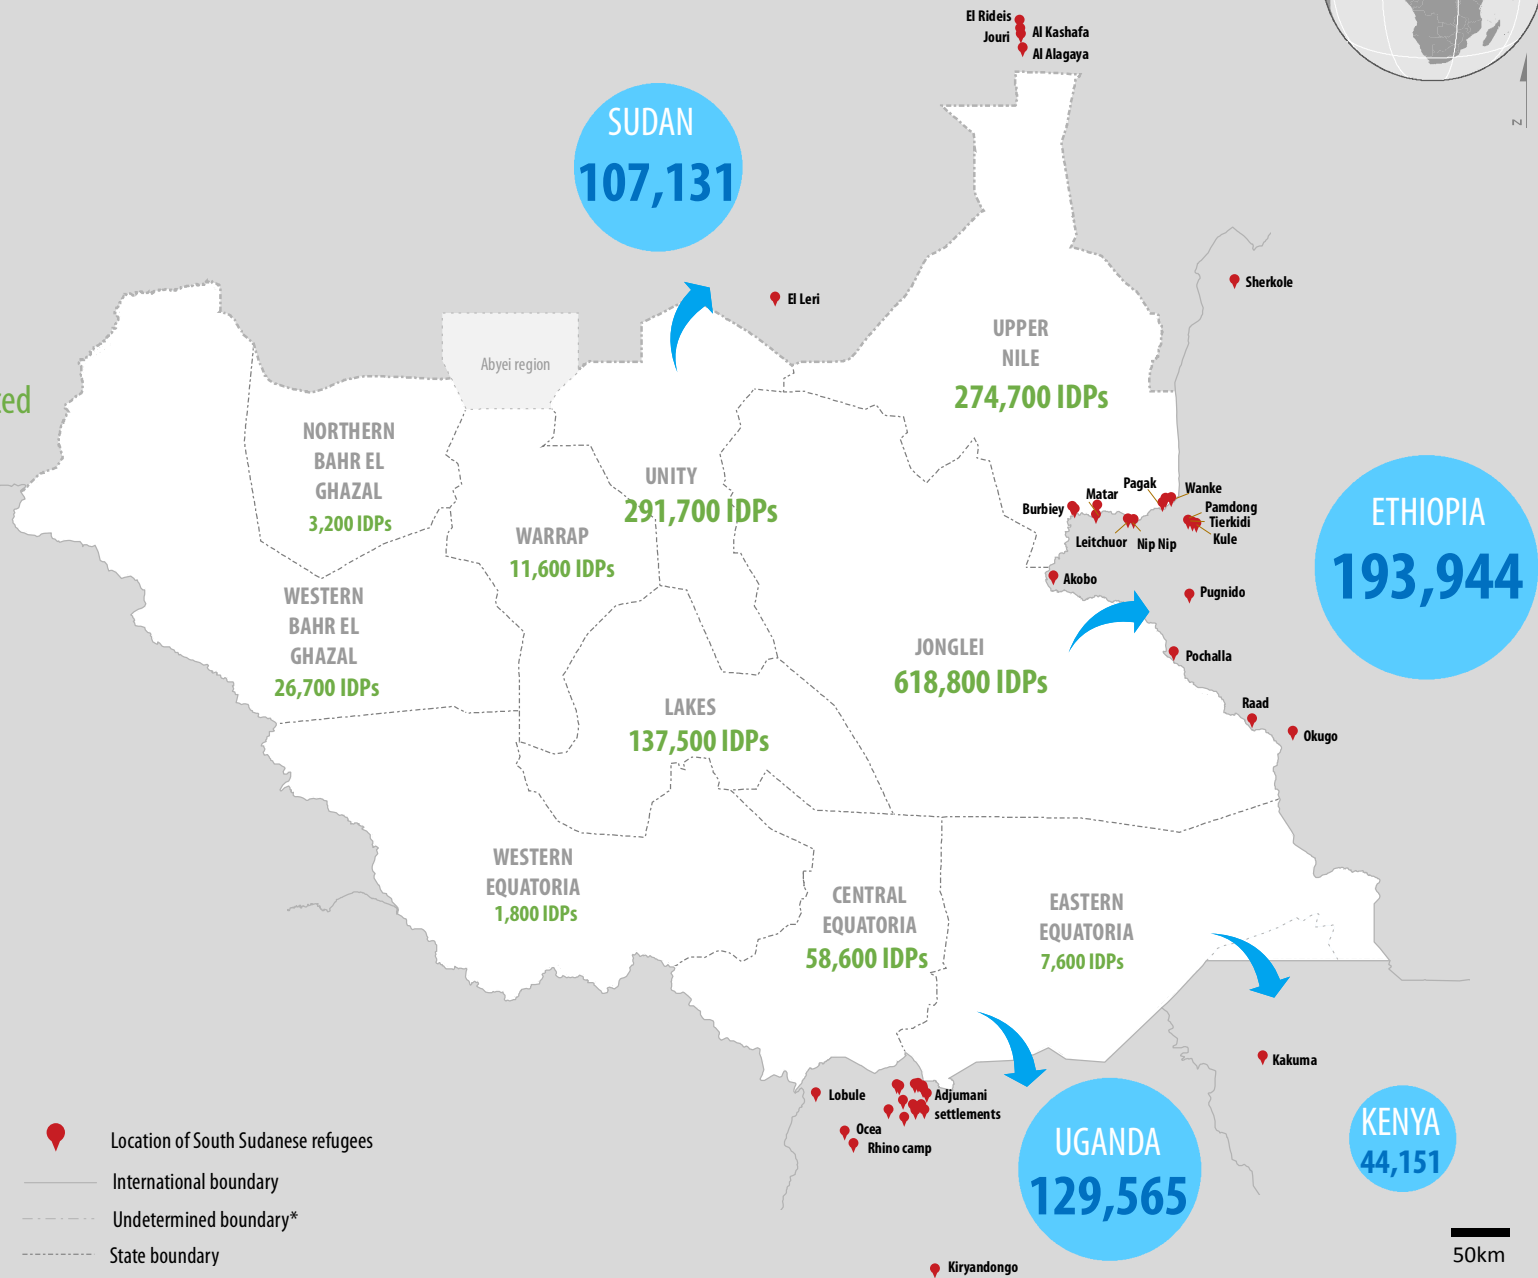

Total refugee arrivals [post 15 Dec]

Host Country	Total refugee arrivals [post 15 Dec]
Ethiopia	193,944
Uganda	129,565
Sudan	107,131
Kenya	44,151
Total	474,791