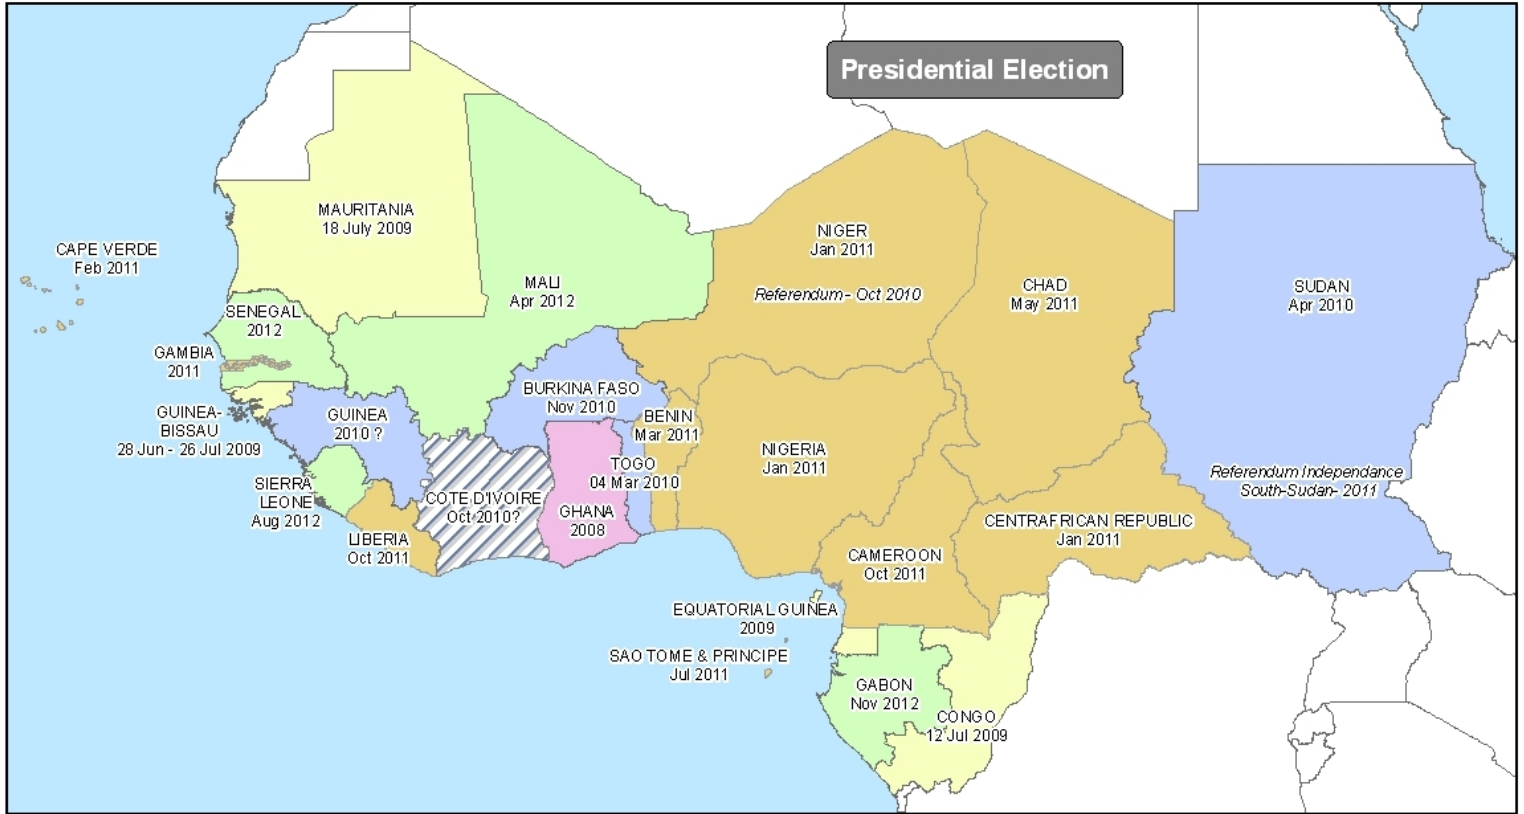

# WEST AND CENTRAL AFRICA : Election Calendar

## Election Year

Map updated on 01 September, 2010

Projection/Datum: GSC, WGS 84

Map data source(s):  
DevInfo Admin data  
Media, Press, electionguide.org

The designations employed and the presentation of material on this map do not imply the expression of any opinion whatsoever on the part of the Secretariat of the United Nations concerning the legal status of election calendar of any country, or concerning the delimitation of its frontiers or boundaries.