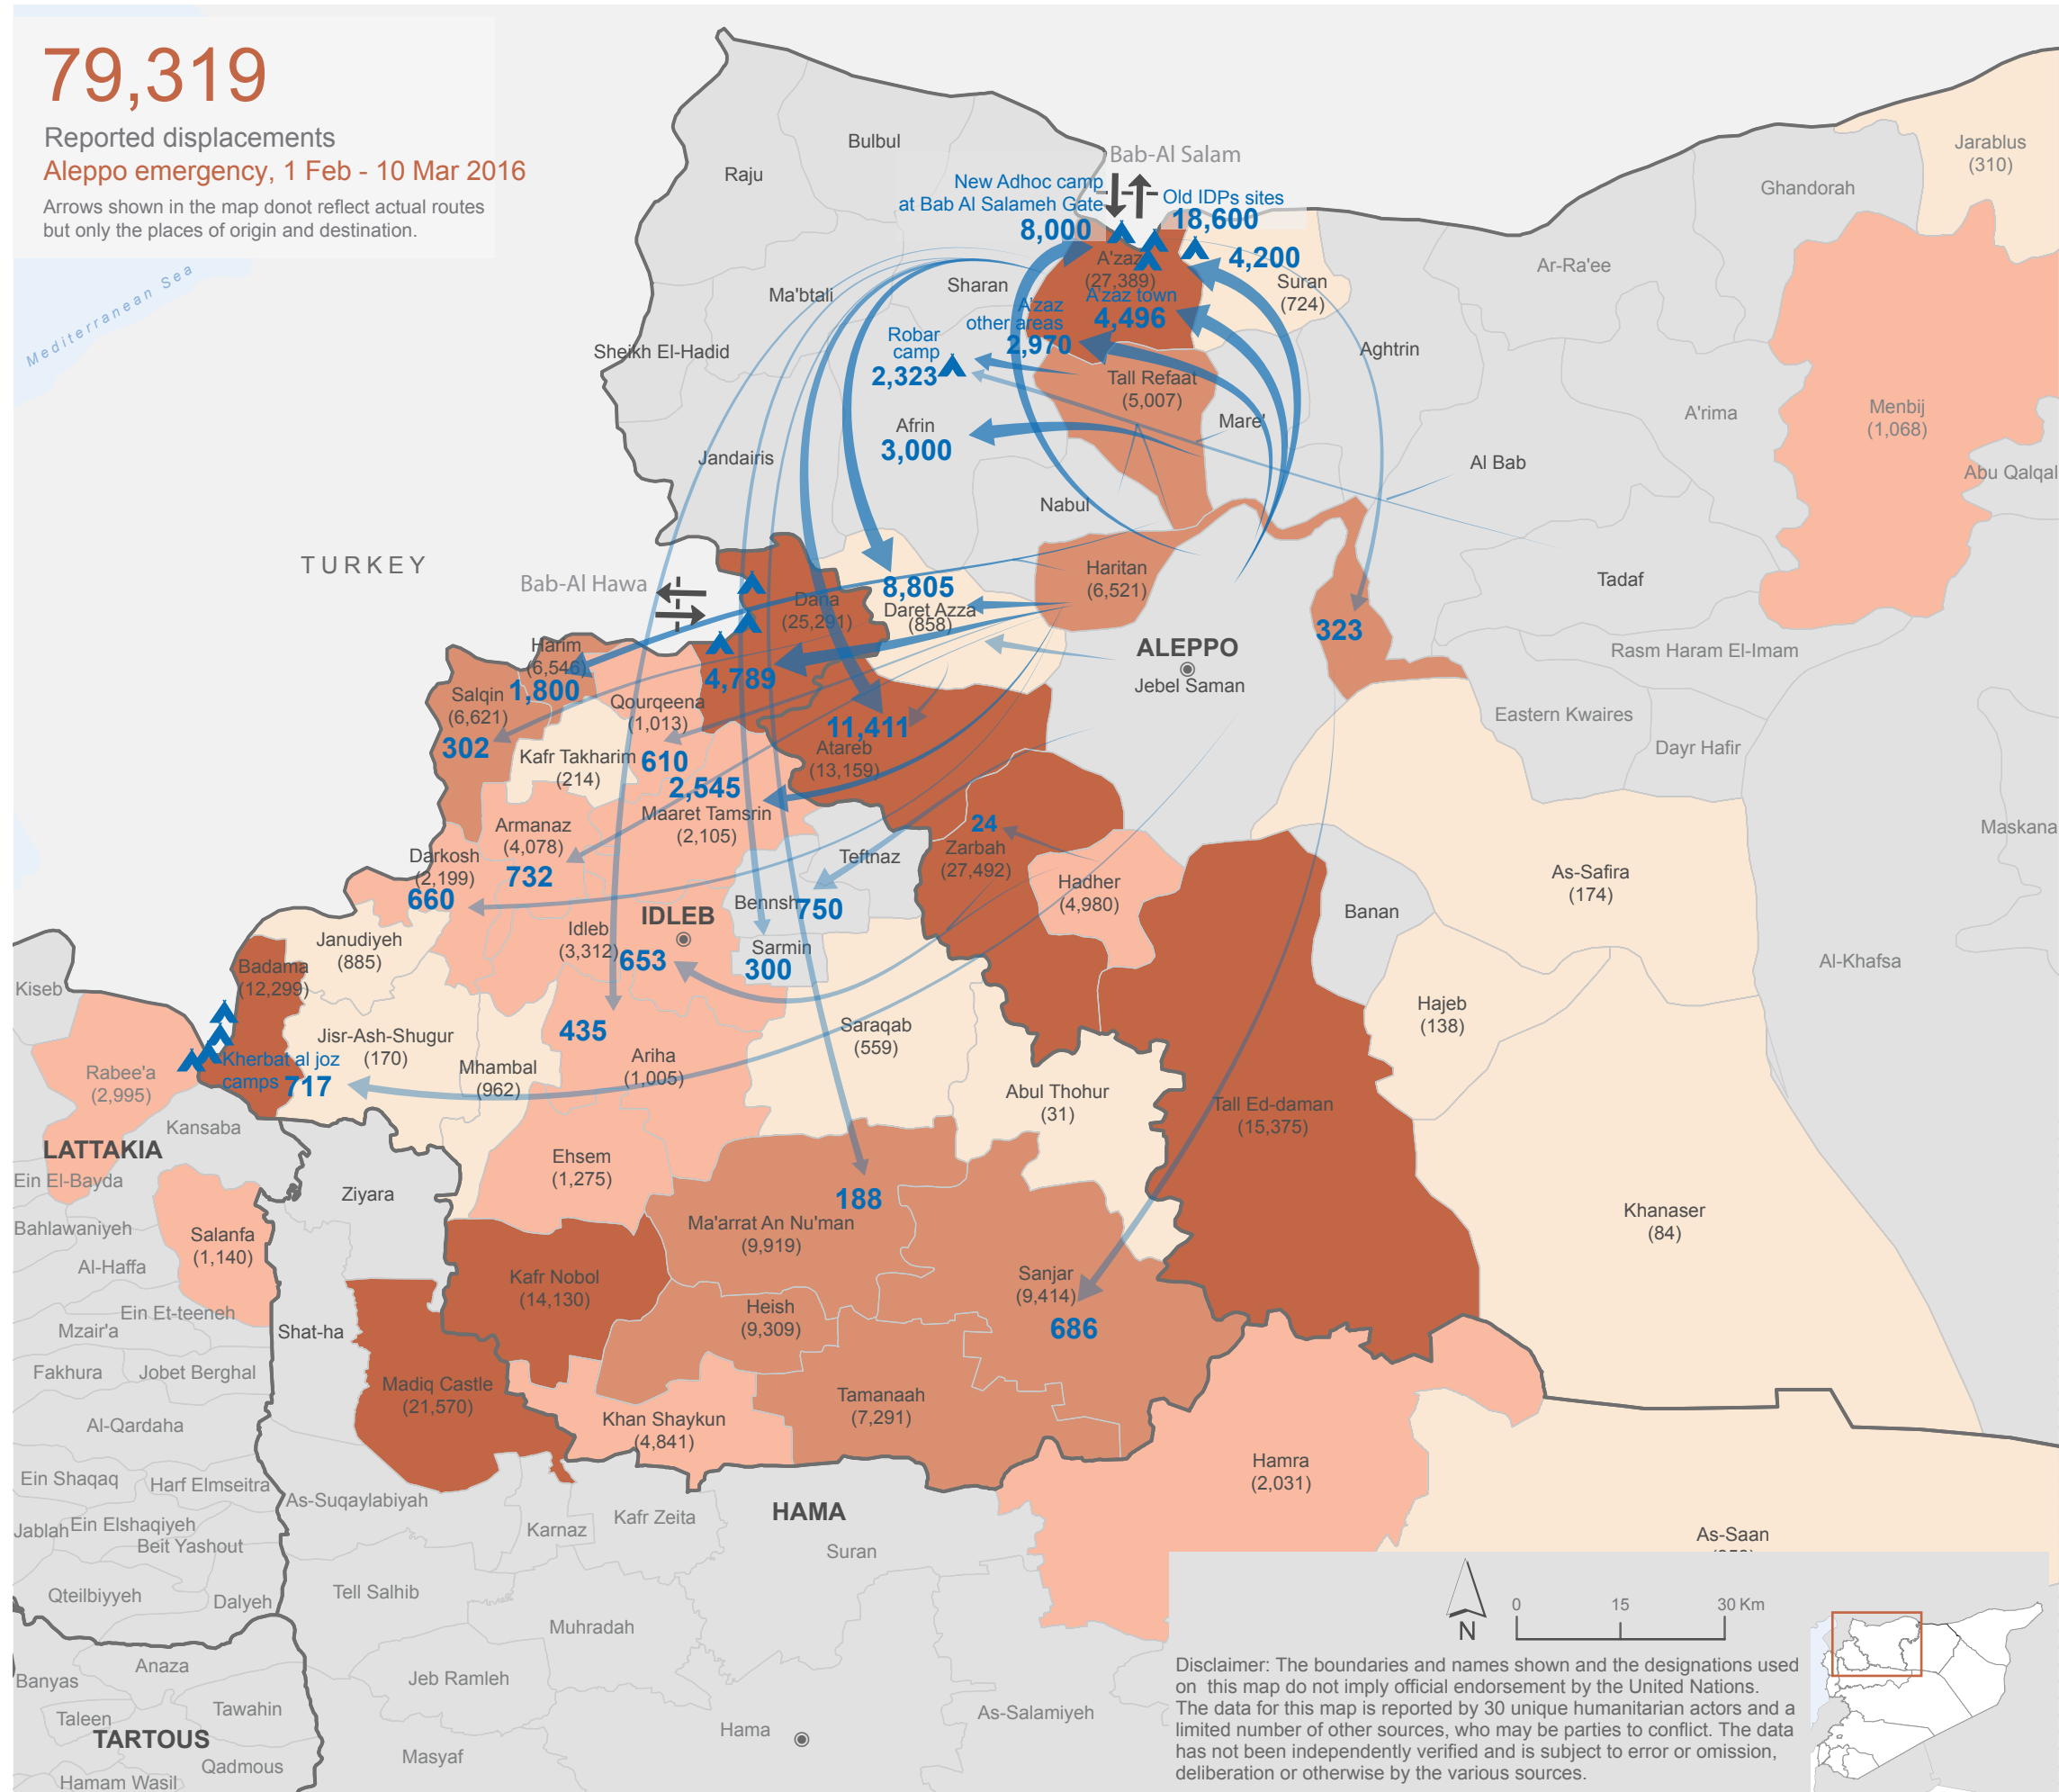

# Syrian Arab Republic (Northern Governorates): Displacements reported from 1 Sep 2015 to 10 Mar 2016

 **341,629**  
Reported displacements since 1 Sep 2015<sup>1</sup>

Northern Syria Governorates  
(reported displacements to the governorates since 1 Sep 2015)

**Aleppo: 167,431\***

**Hama: 23,959\***

**Homs: 6,195\***

**Idleb: 138,636\***

**Lattakia: 5,408\***

\*Displacements reported after HNO might be multiple displacements of the same IDPs.  
<sup>1</sup>Displacements before September are included in the HNO est. IDPs

## Legend

Reported displacements to sub-district between 1 Sep 2015 - 31 Jan 2016

-  Governorate capital
-  Intl. border entry points
-  IDP sites/settlements
-  Governorate boundary
-  Sub-district boundary

XXXX (x,xxx) Name of sub-district  
X,XXX (# of displacements from Sep '15-31 Jan '16)

**79,319**

Reported displacements  
Aleppo emergency, 1 Feb - 10 Mar 2016

Arrows shown in the map do not reflect actual routes but only the places of origin and destination.