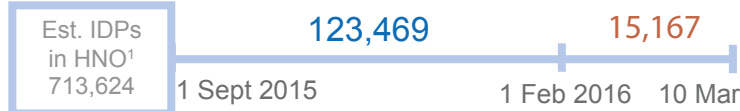

# Syrian Arab Republic (Northern Governorates): Displacements reported from 1 Sep 2015 to 10 Mar 2016

 **341,629**  
Reported displacements since 1 Sep 2015<sup>1</sup>

Northern Syria Governorates  
(reported displacements to the governorates since 1 Sep 2015)

**Aleppo: 167,431\***

**Hama: 23,959\***

**Homs: 6,195\***

**Idleb: 138,636\***

**Lattakia: 5,408\***

\*Displacements reported after HNO might be multiple displacements of the same IDPs.  
<sup>1</sup>Displacements before September are included in the HNO est. IDPs

## Legend

Reported displacements to sub-district between 1 Sep 2015 - 31 Jan 2016

-  Governorate capital
-  Intl. border entry points
-  IDP sites/settlements
-  Governorate boundary
-  Sub-district boundary