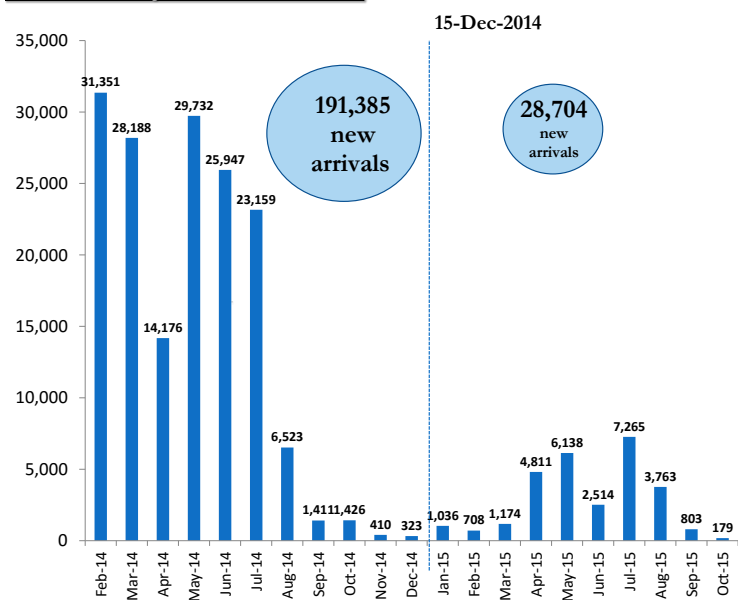

South Sudanese new arrivals in Gambella - Post 15th December 2013 (as of 06-October-2015)

Gambella Region Map

TOTAL ARRIVALS
220,089
 PERSONS (*)

AVERAGE ARRIVALS per day since start of 2014
342
 PERSONS

AVERAGE ARRIVALS per day since last week
35
 PERSONS

Entry Points	Cumulative total from 1 st to 2 nd October	Refugees transferred to Pugnido II camp	New Arrivals awaiting transfers to Pugnido II camp
Pagak	179	0	467
Akobo	0	0	0
Pochalla	0	0	0
Raad	0	0	0
Burbiey	0	0	0
Matar	0	0	0
Wanke	0	0	0
Total	179	0	467

Arrivals by Month

Key Statistics

- 67%** Of the population are **Children**
- 91%** Of the population are **women and children**
- 71%** Of the adult population are **women**
- 20,627** are identified as **Unaccompanied/ Separated Children**