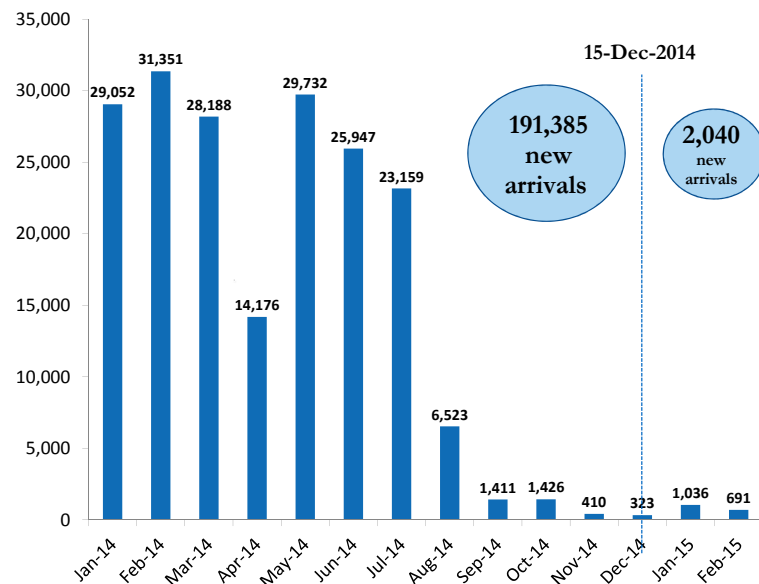

Gambella Region Map

TOTAL ARRIVALS
193,425 *
persons

AVERAGE ARRIVALS per day since start of 2014
462
persons

AVERAGE ARRIVALS per day since last week
65
persons

Arrivals by Month

Key Statistics

- 66%** of the population are **children**
- 90%** of the population are **women and children**
- 71%** of the adult population are **women**
- 18,266** are identified as **Unaccompanied Minors/ Separated Children**

Arrivals Transfer Statistics

TOTAL ARRIVALS	Refugees living within host communities	REFUGEES TRANSFERRED to camps	New Arrivals awaiting transfers to camps
193,425 Persons	33,168** (17%)	160,257*** (83%)	0 (0%)

*- This figure does not include the old caseload of 57,976 South Sudanese refugees registered pre 15th December 2013 [Breakdown: Pugnido = 43,953; Okugo = 4,023, Wanthowa- estimated 10,000]

In addition to 193425 South Sudanese refugees in Gambella region, there are 8,880 refugees at the camps in Assosa [Breakdown: Pre 15th Dec 2013 = 6,161; Post 15th Dec 2013 = 2,719]

** - This figure does not include the old caseload of 10,000 South Sudanese refugees living in Wanthowa Woreda arrived pre 15 December 2013.

*** - The figure includes 51341 refugees in Leitchour and Nip Nip refugee camps who will be relocated to new locations due to flooding concerns.