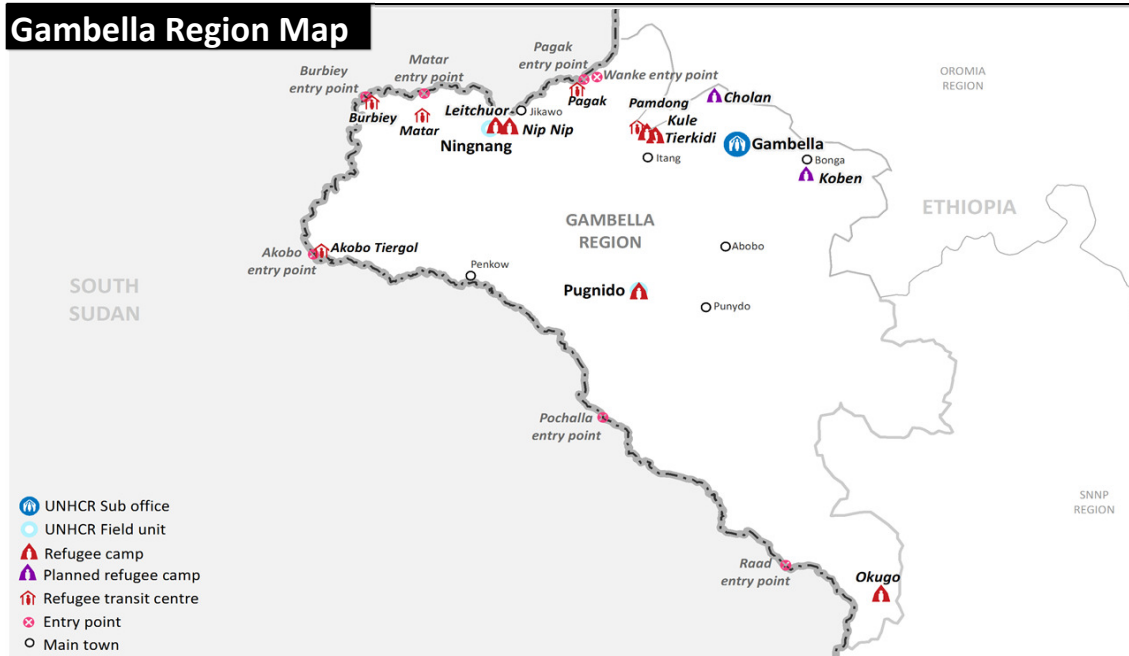

Gambella Region Map

TOTAL ARRIVALS
193,425 *
persons

AVERAGE ARRIVALS per day since start of 2014
462
persons

AVERAGE ARRIVALS per day since last week
65
persons

Arrivals by Month

Key Statistics

- 66%** of the population are **children**
- 90%** of the population are **women and children**
- 71%** of the adult population are **women**
- 18,266** are identified as **Unaccompanied Minors/ Separated Children**

Arrivals Transfer Statistics

TOTAL ARRIVALS	Refugees living within host communities	REFUGEES TRANSFERRED to camps	New Arrivals awaiting transfers to camps
193,425 Persons	33,168** (17%)	160,257*** (83%)	0 (0%)

*- This figure does not include the old caseload of 57,976 South Sudanese refugees registered pre 15th December 2013 [Breakdown: Pugnido = 43,953; Okugo = 4,023, Wanthowa- estimated 10,000]

In addition to 193425 South Sudanese refugees in Gambella region, there are 8,880 refugees at the camps in Assosa [Breakdown: Pre 15th Dec 2013 = 6,161; Post 15th Dec 2013 = 2,719]

** - This figure does not include the old caseload of 10,000 South Sudanese refugees living in Wanthowa Woreda arrived pre 15 December 2013.

*** - The figure includes 51341 refugees in Leitchour and Nip Nip refugee camps who will be relocated to new locations due to flooding concerns.