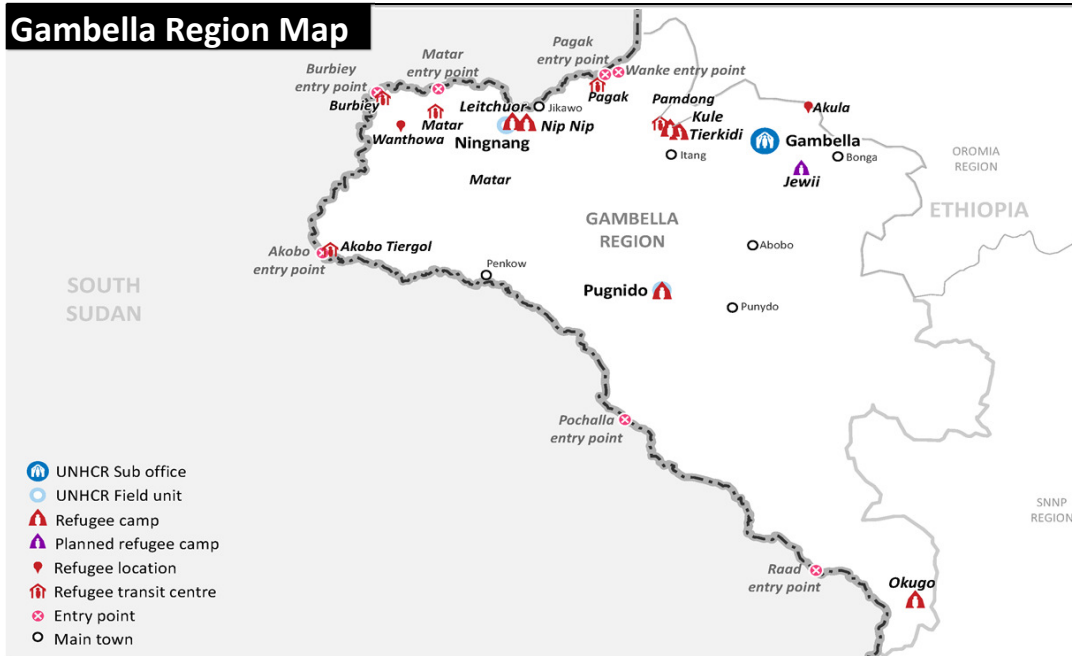

## Gambella Region Map

**TOTAL ARRIVALS**

**194,527 \***  
persons

**AVERAGE ARRIVALS per day since start of 2014**

**435**  
persons

**AVERAGE ARRIVALS per day since last week**

**66**  
persons

## Arrivals by Month

## Arrivals Transfer Statistics

\*- This figure does not include the old caseload of 57,819 South Sudanese refugees registered pre 15th December 2013 [Breakdown: Pugnido = 43,777; Okugo = 4,042, Wanthowa- estimated 10,000]

In addition to 194,527 South Sudanese refugees in Gambella region, there are 8,978 refugees at the camps in Assosa [Breakdown: Pre 15th Dec 2013 = 6,161; Post 15th Dec 2013 = 2,817]

\*\* - This figure does not include the old caseload of 10,000 South Sudanese refugees living in Wanthowa Woreda who arrived pre-15 December 2013.