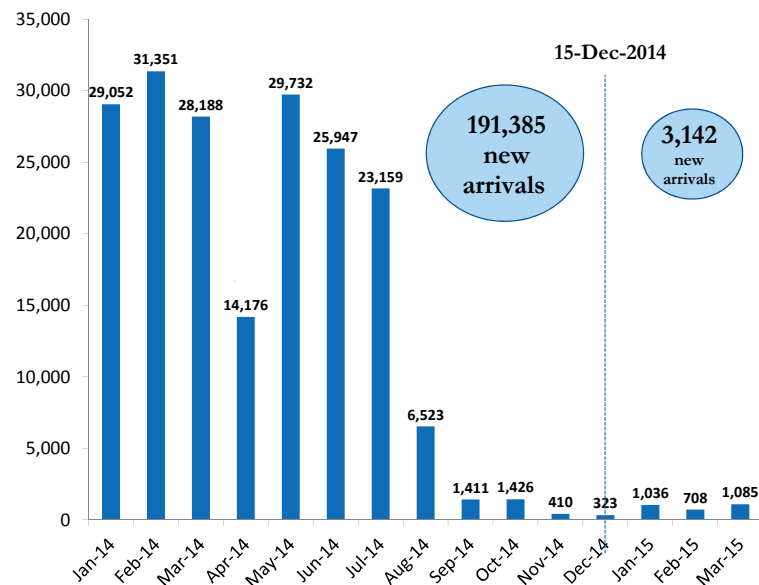

## Gambella Region Map

**TOTAL ARRIVALS**

**194,527 \***  
persons

**AVERAGE ARRIVALS per day since start of 2014**

**435**  
persons

**AVERAGE ARRIVALS per day since last week**

**66**  
persons

## Arrivals by Month

## Arrivals Transfer Statistics

\*- This figure does not include the old caseload of 57,819 South Sudanese refugees registered pre 15th December 2013 [Breakdown: Pugnido = 43,777; Okugo = 4,042, Wanthowa- estimated 10,000]