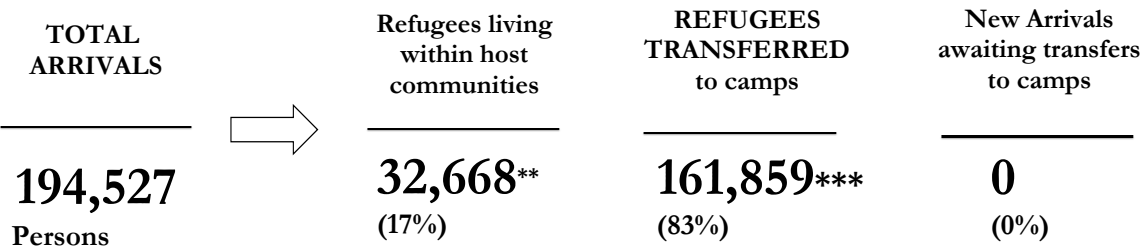

## Gambella Region Map

**TOTAL ARRIVALS**

**194,527 \***  
persons

**AVERAGE ARRIVALS per day since start of 2014**

**435**  
persons

**AVERAGE ARRIVALS per day since last week**

**66**  
persons

## Arrivals by Month

## Arrivals Transfer Statistics

\*- This figure does not include the old caseload of 57,819 South Sudanese refugees registered pre 15th December 2013 [Breakdown: Pugnido = 43,777; Okugo = 4,042, Wanthowa- estimated 10,000]