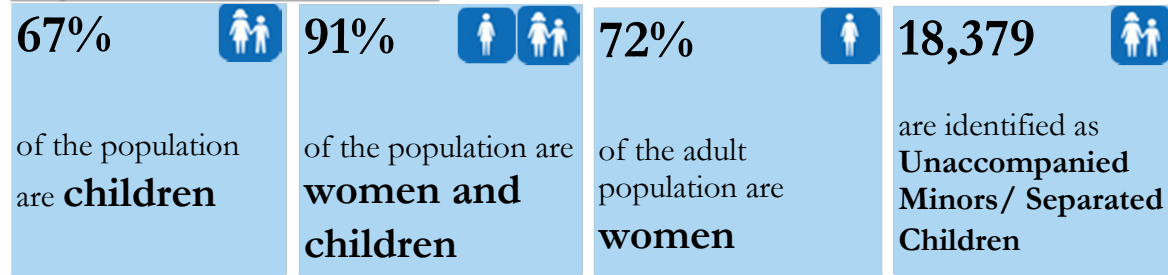

## Gambella Region Map

**TOTAL ARRIVALS**

**194,527 \***  
persons

**AVERAGE ARRIVALS per day since start of 2014**

**435**  
persons

**AVERAGE ARRIVALS per day since last week**

**66**  
persons

## Arrivals by Month

## Arrivals Transfer Statistics

\*- This figure does not include the old caseload of 57,819 South Sudanese refugees registered pre 15th December 2013 [Breakdown: Pugnido = 43,777; Okugo = 4,042, Wanthowa- estimated 10,000]