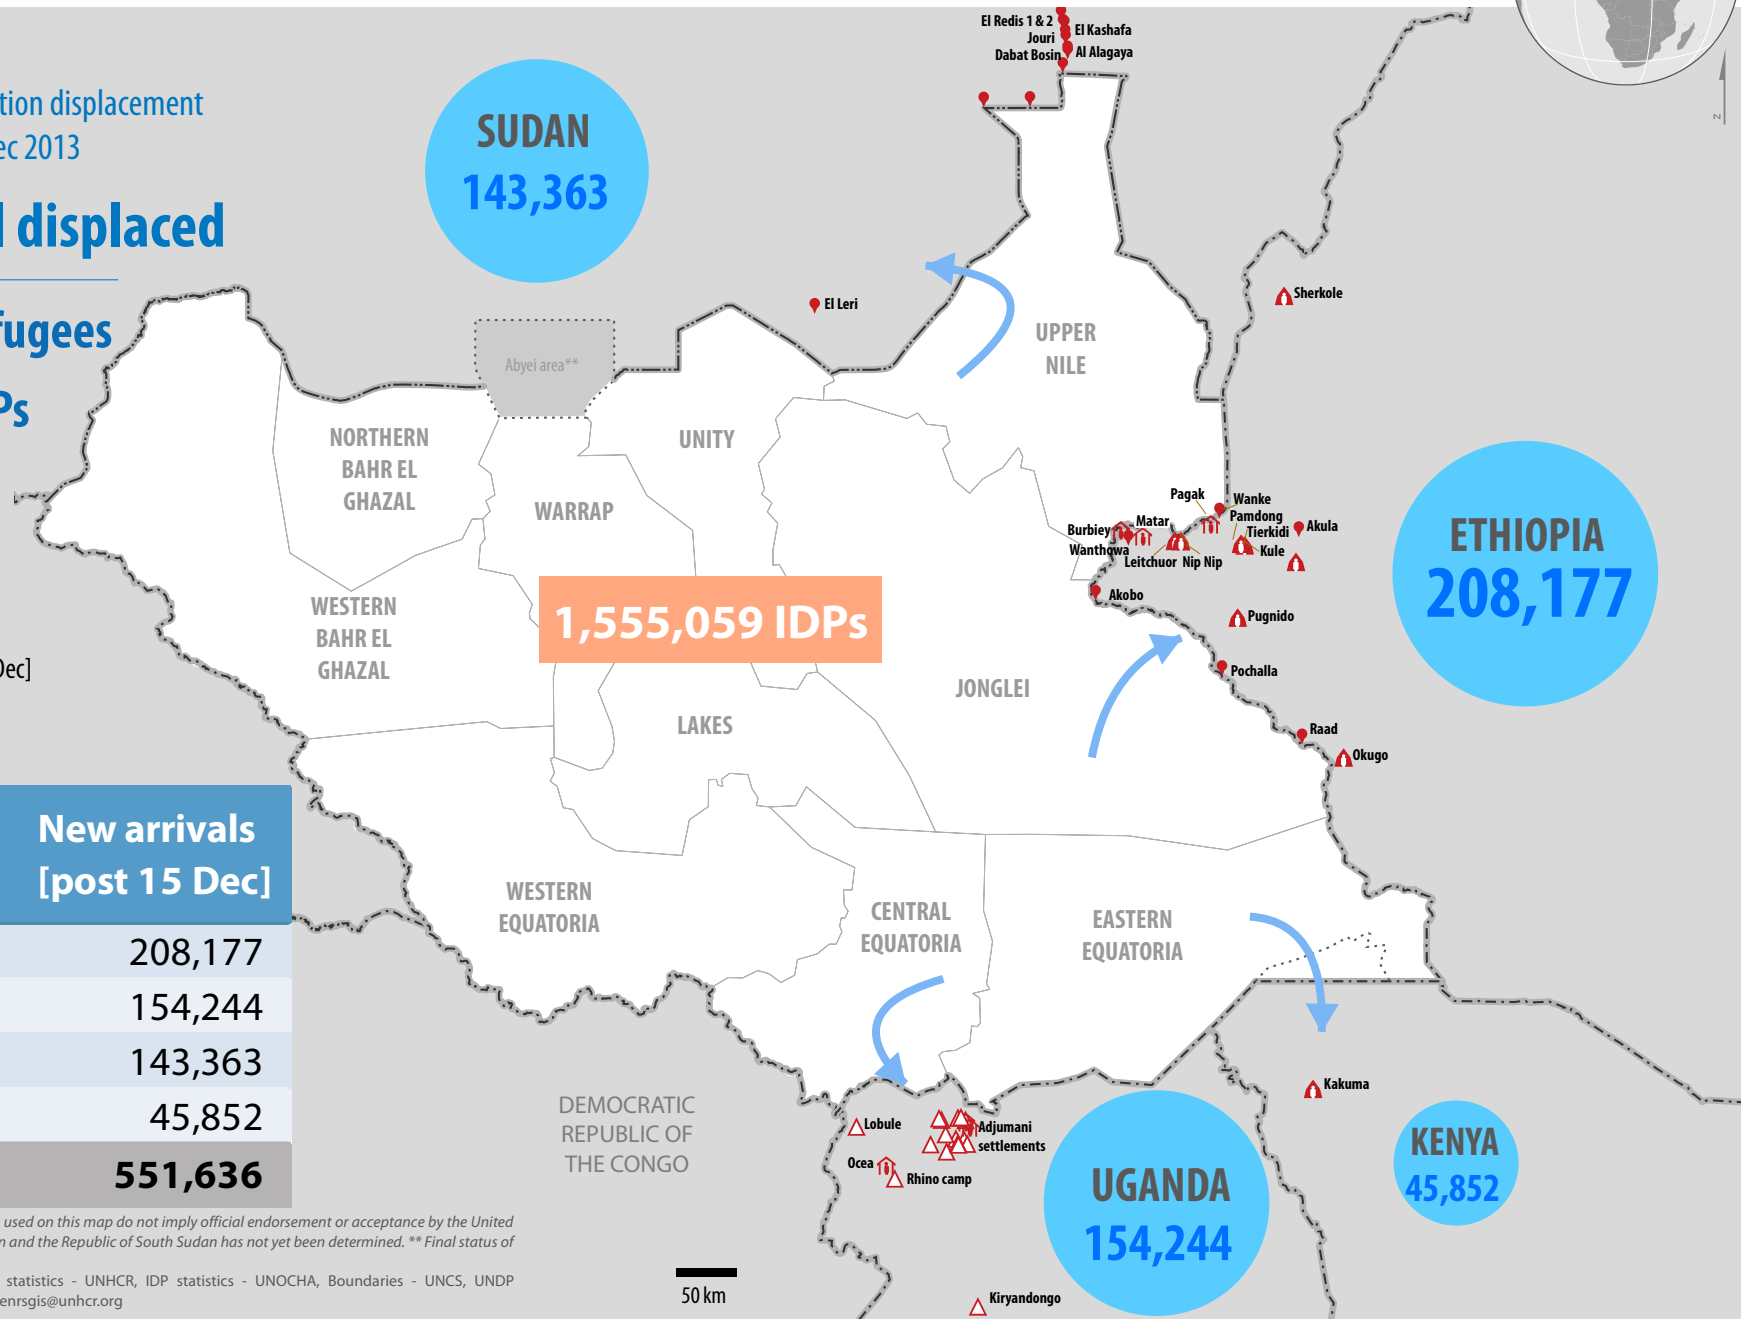

South Sudan Emergency: Regional overview of refugees from South Sudan

New arrivals since 15 Dec 2013 | as of 21 May 2015

total population displacement
| since 15 Dec 2013

2.1 M total displaced

551,636 refugees

1,555,059 IDPs

- Refugee camp
- Refugee settlement
- Refugee transit centre
- Refugee location
- Post-crisis arrivals [Post-15 Dec]
- International boundary
- Undetermined boundary*

SUDAN
143,363

ETHIOPIA
208,177

UGANDA
154,244

KENYA
45,852

1,555,059 IDPs

Host Country	New arrivals [post 15 Dec]
Ethiopia	208,177
Uganda	154,244
Sudan	143,363
Kenya	45,852
Total	551,636

The boundaries and names shown and the designations used on this map do not imply official endorsement or acceptance by the United Nations. * Final boundary between the Republic of Sudan and the Republic of South Sudan has not yet been determined. ** Final status of the Abyei area is not yet determined.