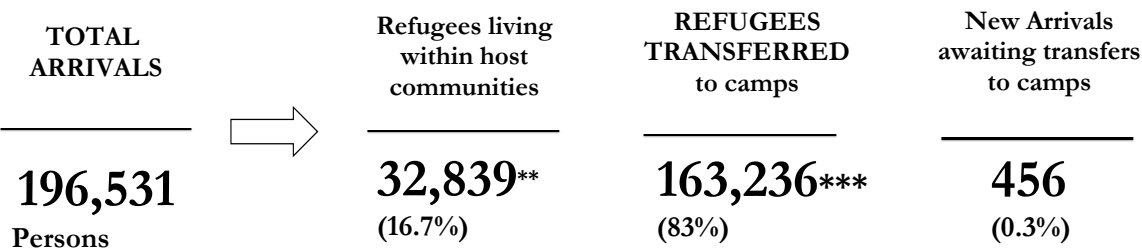

Gambella Region Map

TOTAL ARRIVALS

196,531 *

persons

AVERAGE ARRIVALS per day since start of 2014

426

persons

AVERAGE ARRIVALS per day since last week

82

persons

Arrivals by Month

Key Statistics

Arrivals Transfer Statistics

*- This figure does not include the old caseload of 57,739 South Sudanese refugees registered pre 15th December 2013 [Breakdown: Pugnido = 43,672; Okuga = 4,067, Wanthowa- estimated 10,000]