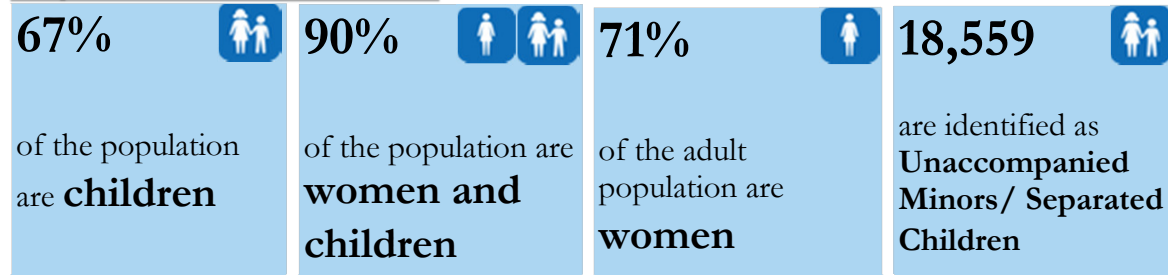

Gambella Region Map

TOTAL ARRIVALS

196,531 *

persons

AVERAGE ARRIVALS per day since start of 2014

426

persons

AVERAGE ARRIVALS per day since last week

82

persons

Arrivals by Month

Key Statistics

Arrivals Transfer Statistics

*- This figure does not include the old caseload of 57,739 South Sudanese refugees registered pre 15th December 2013 [Breakdown: Pugnido = 43,672; Okuga = 4,067, Wanthowa- estimated 10,000]

In addition to 196,531 South Sudanese refugees in Gambella region, there are 8,978 refugees at the camps in Assosa [Breakdown: Pre 15th Dec 2013 = 6,161; Post 15th Dec 2013 = 2,817]

** - This figure does not include the old caseload of 10,000 South Sudanese refugees living in Wanthowa Woreda who arrived pre-15 December 2013.