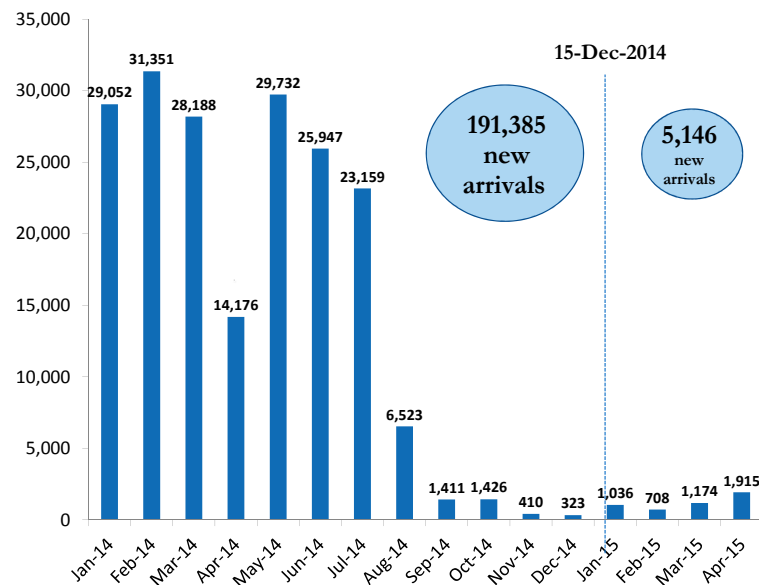

Gambella Region Map

TOTAL ARRIVALS

196,531 *

persons

AVERAGE ARRIVALS per day since start of 2014

426

persons

AVERAGE ARRIVALS per day since last week

82

persons

Arrivals by Month

Key Statistics

Arrivals Transfer Statistics

*- This figure does not include the old caseload of 57,739 South Sudanese refugees registered pre 15th December 2013 [Breakdown: Pugnido = 43,672; Okuga = 4,067, Wanthowa- estimated 10,000]

In addition to 196,531 South Sudanese refugees in Gambella region, there are 8,978 refugees at the camps in Assosa [Breakdown: Pre 15th Dec 2013 = 6,161; Post 15th Dec 2013 = 2,817]

** - This figure does not include the old caseload of 10,000 South Sudanese refugees living in Wanthowa Woreda who arrived pre-15 December 2013.

*** - The figure includes 50,916 refugees in Leitchuor and Nip Nip refugee camps who will be relocated to new locations due to flooding concerns.