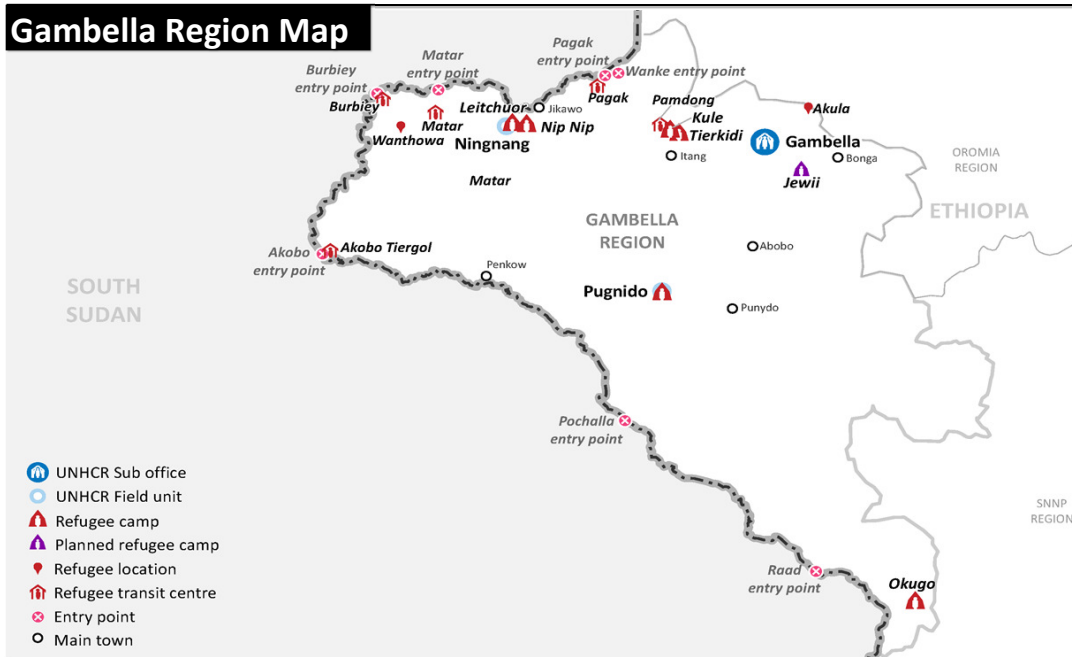

Gambella Region Map

TOTAL ARRIVALS

196,531 *

persons

AVERAGE ARRIVALS per day since start of 2014

426

persons

AVERAGE ARRIVALS per day since last week

82

persons

Arrivals by Month

Key Statistics

Arrivals Transfer Statistics

*- This figure does not include the old caseload of 57,739 South Sudanese refugees registered pre 15th December 2013 [Breakdown: Pugnido = 43,672; Okuga = 4,067, Wanthowa- estimated 10,000]

In addition to 196,531 South Sudanese refugees in Gambella region, there are 8,978 refugees at the camps in Assosa [Breakdown: Pre 15th Dec 2013 = 6,161; Post 15th Dec 2013 = 2,817]

** - This figure does not include the old caseload of 10,000 South Sudanese refugees living in Wanthowa Woreda who arrived pre-15 December 2013.

*** - The figure includes 50,916 refugees in Leitchuor and Nip Nip refugee camps who will be relocated to new locations due to flooding concerns.