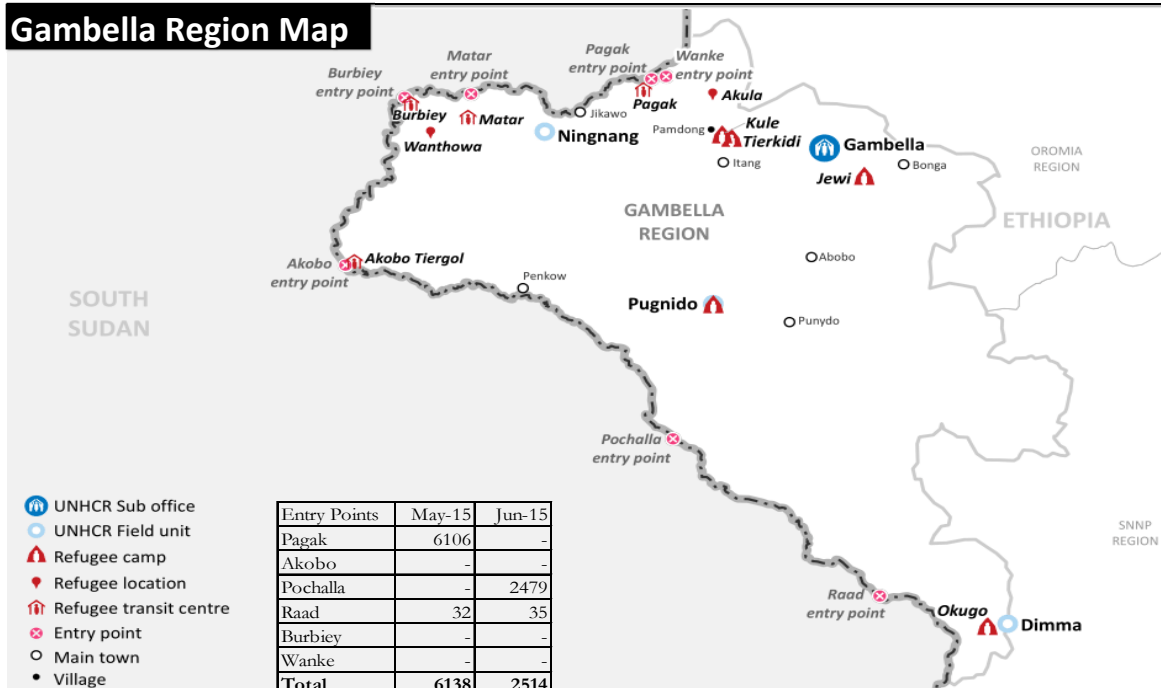

South Sudanese new arrivals in Gambella - Post 15th December 2013 (as of 26-June-2015)

Gambella Region Map

Entry Points	May-15	Jun-15
Pagak	6106	-
Akobo	-	-
Pochalla	-	2479
Raad	32	35
Burbiey	-	-
Wanke	-	-
Total	6138	2514

- UNHCR Sub office
- UNHCR Field unit
- Refugee camp
- Refugee location
- Refugee transit centre
- Entry point
- Main town
- Village

TOTAL ARRIVALS
208,079*
persons

AVERAGE ARRIVALS per day since start of 2014
385
persons

AVERAGE ARRIVALS per day since last week
130
persons

Arrivals by Month

Key Statistics

- 66%** of the population are **children**
- 90%** of the population are **women and children**
- 69%** of the adult population are **women**
- 19,371** are identified as **Unaccompanied / Separated Children**

** - This figure does not include the old caseload of 10,000 South Sudanese refugees living in Wanthowa Woreda who arrived pre-15 December 2013.