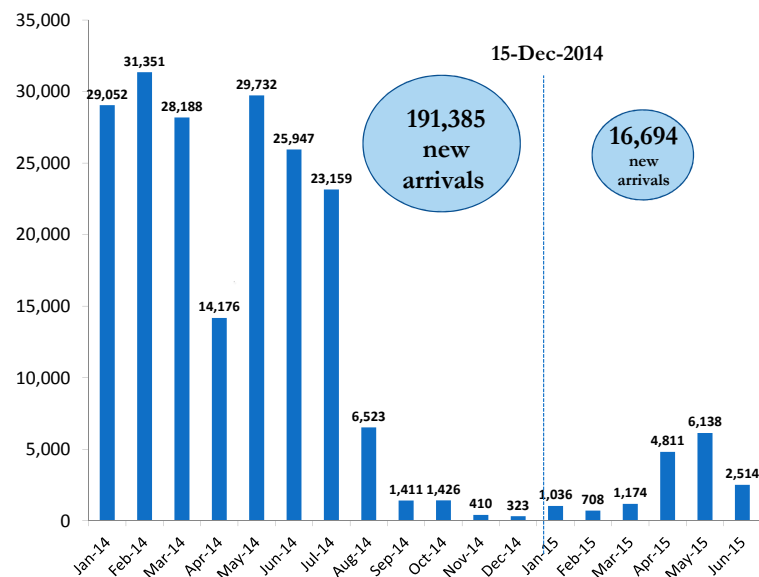

South Sudanese new arrivals in Gambella - Post 15th December 2013 (as of 26-June-2015)

Gambella Region Map

Entry Points	May-15	Jun-15
Pagak	6106	-
Akobo	-	-
Pochalla	-	2479
Raad	32	35
Burbiey	-	-
Wanke	-	-
Total	6138	2514

- UNHCR Sub office
- UNHCR Field unit
- Refugee camp
- Refugee location
- Refugee transit centre
- Entry point
- Main town
- Village

TOTAL ARRIVALS
208,079*
persons

AVERAGE ARRIVALS per day since start of 2014
385
persons

AVERAGE ARRIVALS per day since last week
130
persons

Arrivals by Month

Key Statistics

- 66%** of the population are **children**
- 90%** of the population are **women and children**
- 69%** of the adult population are **women**
- 19,371** are identified as **Unaccompanied / Separated Children**

** - This figure does not include the old caseload of 10,000 South Sudanese refugees living in Wanthowa Woreda who arrived pre-15 December 2013.