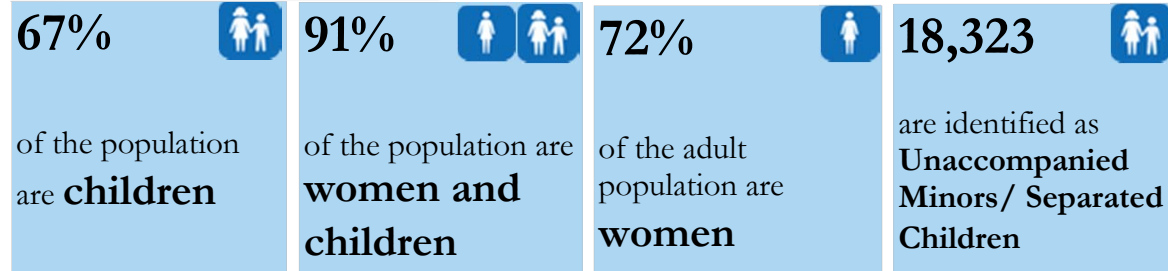

Key Statistics

Arrivals Transfer Statistics