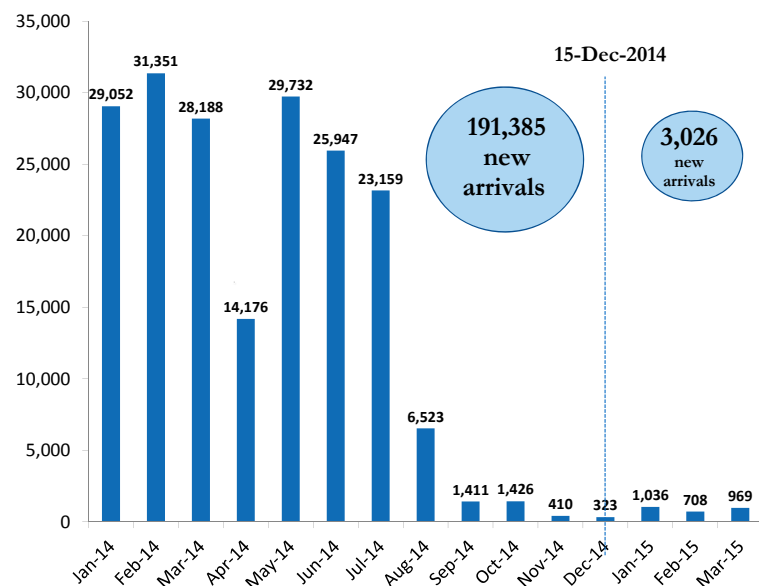

# South Sudanese new arrivals in Gambella - Post 15<sup>th</sup> December 2013 (as of 10-March-2015)

## Gambella Region Map

TOTAL ARRIVALS

**194,411** \*  
persons

AVERAGE ARRIVALS per day since start of 2014

**449**  
persons

AVERAGE ARRIVALS per day since last week

**60**  
persons

## Arrivals by Month