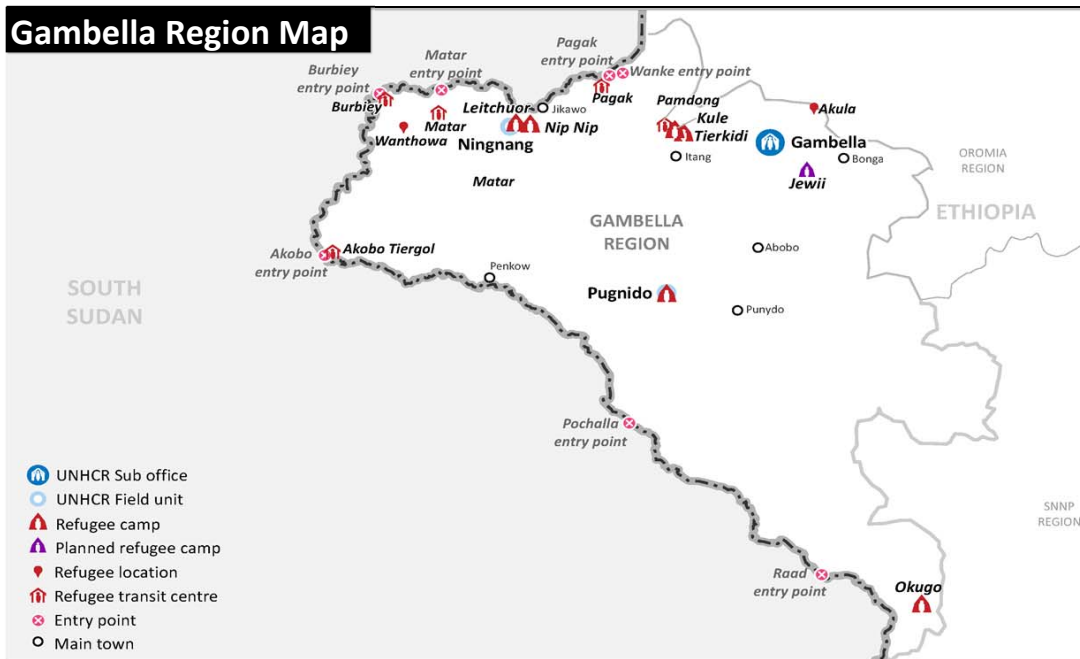

# South Sudanese new arrivals in Gambella - Post 15<sup>th</sup> December 2013 (as of 10-March-2015)

## Gambella Region Map

TOTAL ARRIVALS

**194,411** \*  
persons

AVERAGE ARRIVALS per day since start of 2014

**449**  
persons

AVERAGE ARRIVALS per day since last week

**60**  
persons

## Arrivals Transfer Statistics

\*- This figure does not include the old caseload of 57,800 South Sudanese refugees registered pre 15th December 2013 [Breakdown: Pugnido = 43,777; Okugo = 4,023, Wanthowa- estimated 10,000] In addition to 194411 South Sudanese refugees in Gambella region, there are 8,978 refugees at the camps in Assosa [Breakdown: Pre 15th Dec 2013 = 6,161; Post 15th Dec 2013 = 2,817]

\*\* - This figure does not include the old caseload of 10,000 South Sudanese refugees living in Wanthowa Woreda who arrived pre-15 December 2013.

\*\*\* - The figure includes 51320 refugees in Leitchuor and Nip Nip refugee camps who will be relocated to new locations due to flooding concerns.