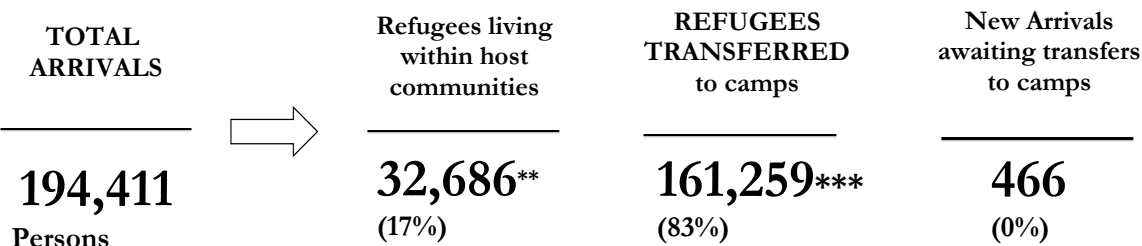

*- This figure does not include the old caseload of 57,800 South Sudanese refugees registered pre 15th December 2013 [Breakdown: Pugnido = 43,777; Okugo = 4,023, Wanthowa- estimated 10,000] In addition to 194411 South Sudanese refugees in Gambella region, there are 8,978 refugees at the camps in Assosa [Breakdown: Pre 15th Dec 2013 = 6,161; Post 15th Dec 2013 = 2,817]

** - This figure does not include the old caseload of 10,000 South Sudanese refugees living in Wanthowa Woreda who arrived pre-15 December 2013.

*** - The figure includes 51320 refugees in Leitchuor and Nip Nip refugee camps who will be relocated to new locations due to flooding concerns.