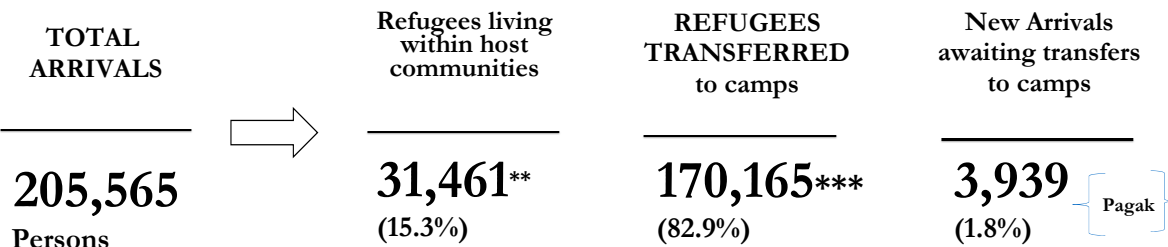

South Sudanese new arrivals in Gambella - Post 15th December 2013 (as of 29-May-2015)

Gambella Region Map

TOTAL ARRIVALS

205,565*

persons

AVERAGE ARRIVALS per day since start of 2014

400

persons

AVERAGE ARRIVALS per day since last week

350

persons

Arrivals by Month

Key Statistics

Arrivals Transfer Statistics

*- This figure does not include the old caseload of 58,135 South Sudanese refugees registered pre 15th December 2013 [Breakdown: Pugnido = 44,024; Okugo = 4,111, Wanthowa- estimated 10,000]

In addition to 205556 South Sudanese refugees in Gambella region, there are 9,264 refugees at the camps in Assosa [Breakdown: Pre 15th Dec 2013 = 6,129; Post 15th Dec 2013 = 3,135]

**- This figure does not include the old caseload of 10,000 South Sudanese refugees living in Wanthowa Woreda who arrived pre-15 December 2013.