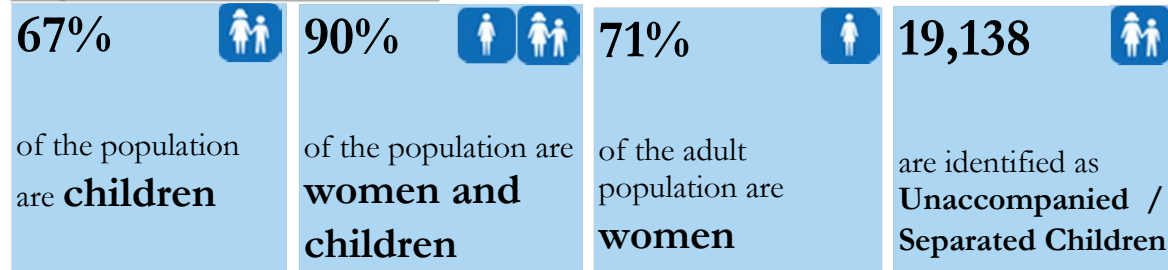

South Sudanese new arrivals in Gambella - Post 15th December 2013 (as of 29-May-2015)

Gambella Region Map

TOTAL ARRIVALS

205,565*

persons

AVERAGE ARRIVALS per day since start of 2014

400

persons

AVERAGE ARRIVALS per day since last week

350

persons

Arrivals by Month

Key Statistics

Arrivals Transfer Statistics

*- This figure does not include the old caseload of 58,135 South Sudanese refugees registered pre 15th December 2013 [Breakdown: Pugnido = 44,024; Okugo = 4,111, Wanthowa- estimated 10,000]