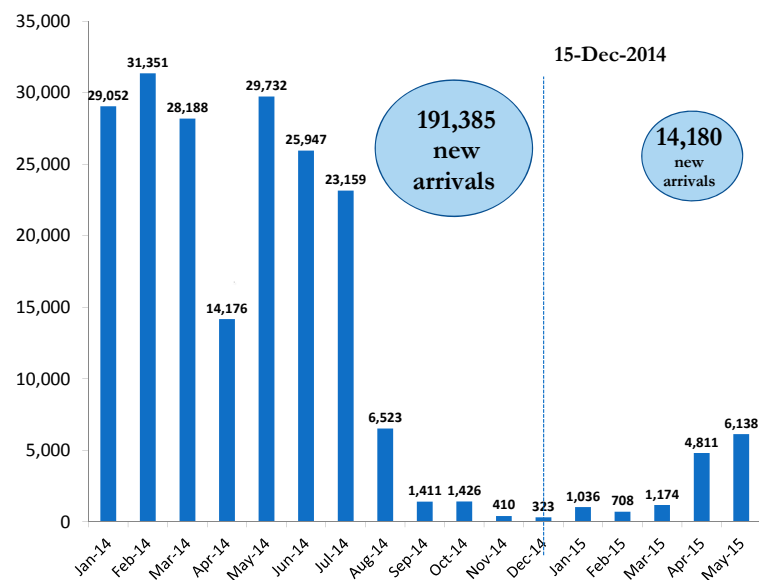

South Sudanese new arrivals in Gambella - Post 15th December 2013 (as of 29-May-2015)

Gambella Region Map

TOTAL ARRIVALS

205,565*

persons

AVERAGE ARRIVALS per day since start of 2014

400

persons

AVERAGE ARRIVALS per day since last week

350

persons

Arrivals by Month

Key Statistics

Arrivals Transfer Statistics

*- This figure does not include the old caseload of 58,135 South Sudanese refugees registered pre 15th December 2013 [Breakdown: Pugnido = 44,024; Okugo = 4,111, Wanthowa- estimated 10,000]

In addition to 205556 South Sudanese refugees in Gambella region, there are 9,264 refugees at the camps in Assosa [Breakdown: Pre 15th Dec 2013 = 6,129; Post 15th Dec 2013 = 3,135]

**- This figure does not include the old caseload of 10,000 South Sudanese refugees living in Wanthowa Woreda who arrived pre-15 December 2013.

***- The figure includes 5,689 refugees in Leitchour and Nip Nip refugee camps are being relocated to new locations due to flooding concerns.