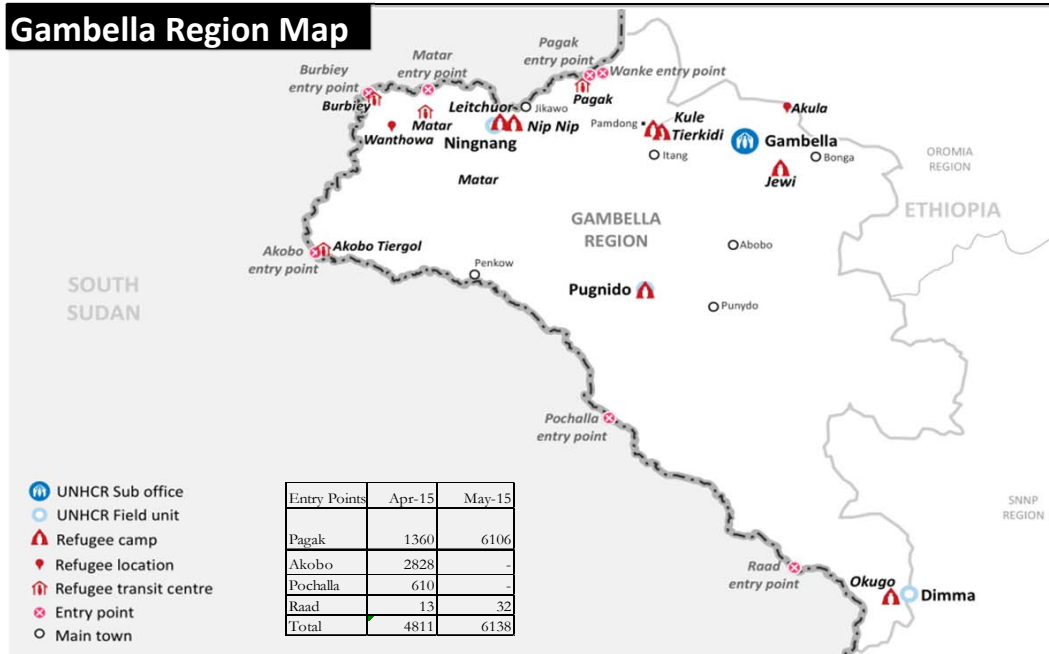

South Sudanese new arrivals in Gambella - Post 15th December 2013 (as of 29-May-2015)

Gambella Region Map

TOTAL ARRIVALS

205,565*

persons

AVERAGE ARRIVALS per day since start of 2014

400

persons

AVERAGE ARRIVALS per day since last week

350

persons

Arrivals by Month

Key Statistics

Arrivals Transfer Statistics

*- This figure does not include the old caseload of 58,135 South Sudanese refugees registered pre 15th December 2013 [Breakdown: Pugnido = 44,024; Okugo = 4,111, Wanthowa- estimated 10,000]

In addition to 205556 South Sudanese refugees in Gambella region, there are 9,264 refugees at the camps in Assosa [Breakdown: Pre 15th Dec 2013 = 6,129; Post 15th Dec 2013 = 3,135]

**- This figure does not include the old caseload of 10,000 South Sudanese refugees living in Wanthowa Woreda who arrived pre-15 December 2013.

***- The figure includes 5,689 refugees in Leitchour and Nip Nip refugee camps are being relocated to new locations due to flooding concerns.