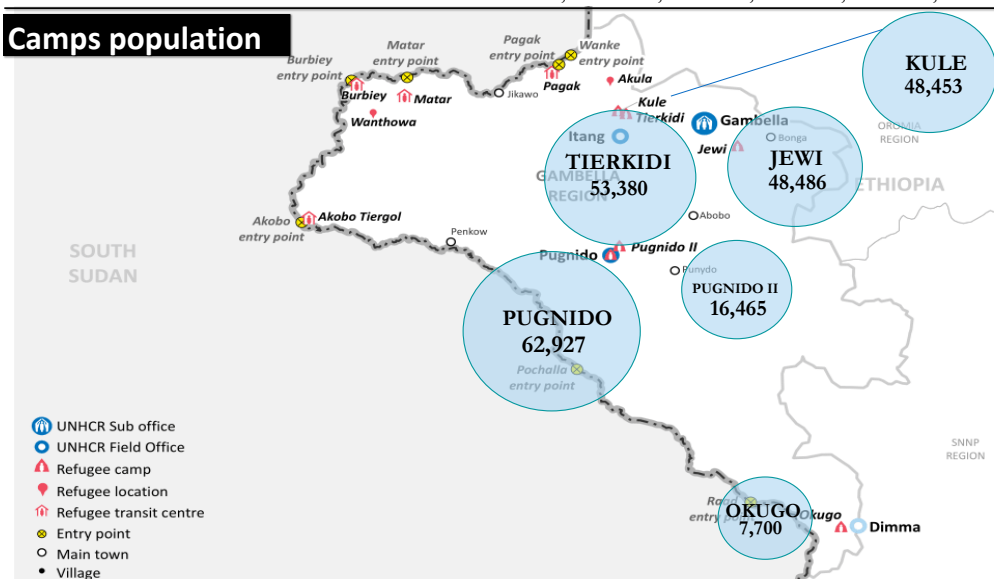

South Sudanese refugee population in Gambella (as of 19-February-2016)

Refugee population Breakdown

270,436*
TOTAL GAMBELLA POPULATION

Camps population

| Camp Names | Children (age < 18 yrs) | | Adults (age ≥ 18 yrs) | | Total | % |
|--------------|-------------------------|---------------|-----------------------|---------------|----------------|-------------|
| | Males | Females | Males | Females | | |
| Pugnido | 20,896 | 19,669 | 7,259 | 15,103 | 62,927 | 27% |
| Tierkidi | 18,657 | 18,025 | 4,343 | 12,355 | 53,380 | 22% |
| Kule | 15,566 | 14,891 | 6,400 | 11,596 | 48,453 | 20% |
| Okugo | 2,358 | 2,191 | 1,028 | 2,123 | 7,700 | 3% |
| Jewi | 17,892 | 17,199 | 2,607 | 10,788 | 48,486 | 20% |
| Pugnido II | 5,819 | 5,401 | 1,402 | 3,844 | 16,465 | 7% |
| TOTAL | 81,188 | 77,376 | 23,039 | 55,809 | 237,411 | 100% |
| | 158,563 | | 78,848 | | | |
| % | 67% | | 33% | | | |

TOTAL CAMPS POPULATION
237,411
 persons

AVERAGE FAMILY SIZE
4

Refugees living within host communities

New arrivals awaiting transfers

Refugees living within host communities
33,025
 persons

New arrivals awaiting transfers to camps
0
 persons

* - In addition to 270,436 South Sudanese refugees in Gambella region, there are 11,174 refugees at the camps in Assosa [Breakdown: Pre 15th Dec 2013 = 6,129; Post 15th Dec 2013 = 5,045]. The total Gambella population includes 48,461 refugees who arrived pre 15-Dec-2013.

** - Interviews with some refugees indicate that those with large livestock herds as well as traders and other categories were unwilling to move from border entry locations.