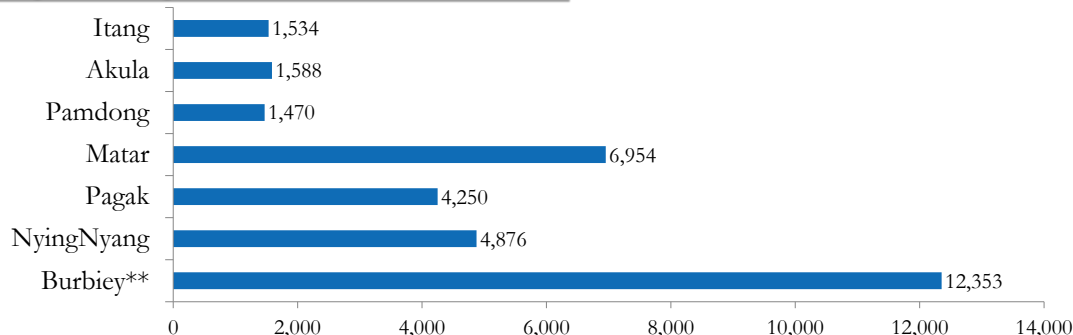

South Sudanese refugee population in Gambella (as of 19-February-2016)

Refugee population Breakdown

270,436*
TOTAL GAMBELLA POPULATION

Camps population

| Camp Names | Children (age < 18 yrs) | | Adults (age ≥ 18 yrs) | | Total | % |
|--------------|-------------------------|---------------|-----------------------|---------------|----------------|-------------|
| | Males | Females | Males | Females | | |
| Pugnido | 20,896 | 19,669 | 7,259 | 15,103 | 62,927 | 27% |
| Tierkidi | 18,657 | 18,025 | 4,343 | 12,355 | 53,380 | 22% |
| Kule | 15,566 | 14,891 | 6,400 | 11,596 | 48,453 | 20% |
| Okugo | 2,358 | 2,191 | 1,028 | 2,123 | 7,700 | 3% |
| Jewi | 17,892 | 17,199 | 2,607 | 10,788 | 48,486 | 20% |
| Pugnido II | 5,819 | 5,401 | 1,402 | 3,844 | 16,465 | 7% |
| TOTAL | 81,188 | 77,376 | 23,039 | 55,809 | 237,411 | 100% |
| | 158,563 | | 78,848 | | | |
| % | 67% | | 33% | | | |

TOTAL CAMPS POPULATION
237,411
 persons

AVERAGE FAMILY SIZE
4

Refugees living within host communities

New arrivals awaiting transfers

Refugees living within host communities
33,025
 persons

New arrivals awaiting transfers to camps
0
 persons

* - In addition to 270,436 South Sudanese refugees in Gambella region, there are 11,174 refugees at the camps in Assosa [Breakdown: Pre 15th Dec 2013 = 6,129; Post 15th Dec 2013 = 5,045]. The total Gambella population includes 48,461 refugees who arrived pre 15-Dec-2013.