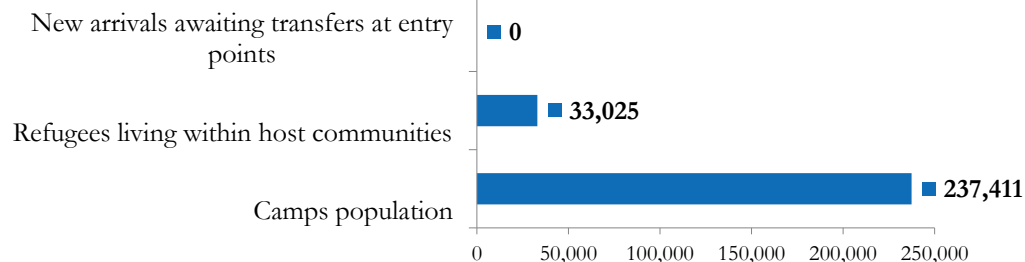

South Sudanese refugee population in Gambella (as of 19-February-2016)

Refugee population Breakdown

270,436*
TOTAL GAMBELLA POPULATION

Camps population

| Camp Names | Children (age < 18 yrs) | | Adults (age ≥ 18 yrs) | | Total | % |
|--------------|-------------------------|---------------|-----------------------|---------------|----------------|-------------|
| | Males | Females | Males | Females | | |
| Pugnido | 20,896 | 19,669 | 7,259 | 15,103 | 62,927 | 27% |
| Tierkidi | 18,657 | 18,025 | 4,343 | 12,355 | 53,380 | 22% |
| Kule | 15,566 | 14,891 | 6,400 | 11,596 | 48,453 | 20% |
| Okugo | 2,358 | 2,191 | 1,028 | 2,123 | 7,700 | 3% |
| Jewi | 17,892 | 17,199 | 2,607 | 10,788 | 48,486 | 20% |
| Pugnido II | 5,819 | 5,401 | 1,402 | 3,844 | 16,465 | 7% |
| TOTAL | 81,188 | 77,376 | 23,039 | 55,809 | 237,411 | 100% |
| | 158,563 | | 78,848 | | | |
| % | 67% | | 33% | | | |