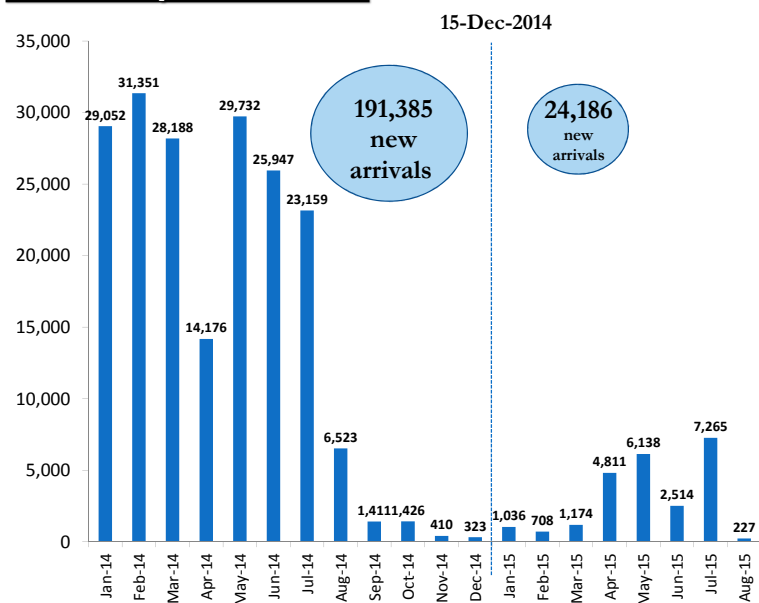

### TOTAL ARRIVALS

**215,571** \*  
persons

AVERAGE ARRIVALS per day since start of 2014

**365**  
persons

AVERAGE ARRIVALS per day since last week

**165**  
persons

## Arrivals by Month