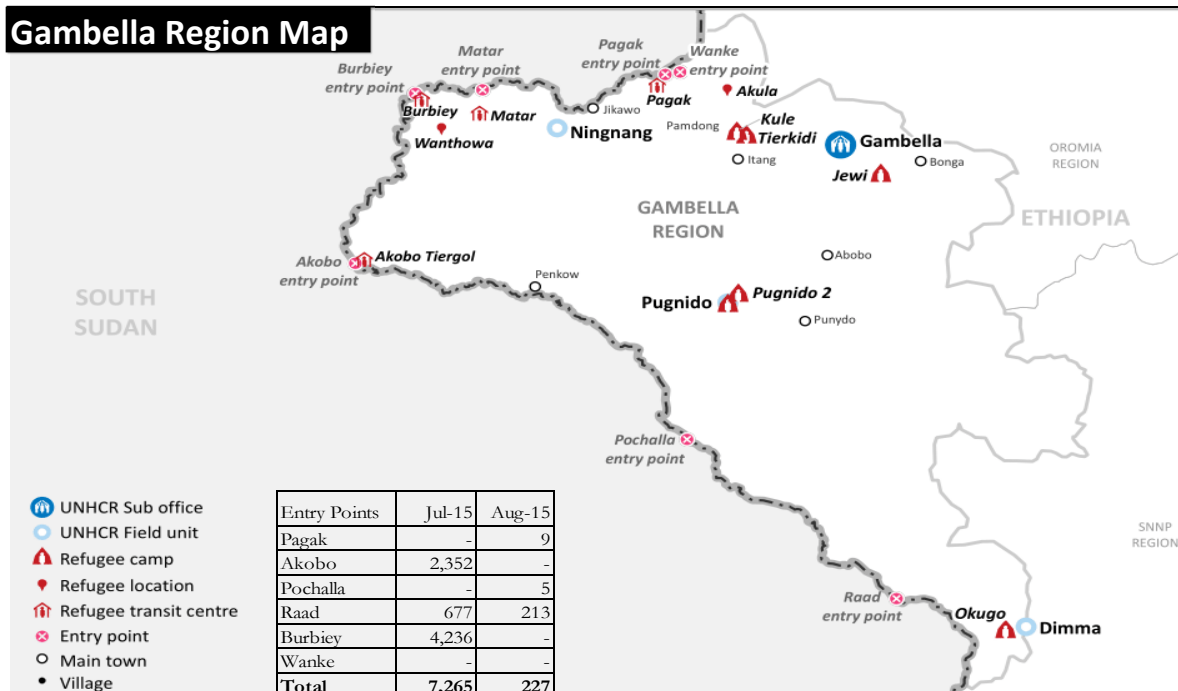

# South Sudanese new arrivals in Gambella - Post 15<sup>th</sup> December 2013 (as of 14-August-2015)

## Gambella Region Map

- UNHCR Sub office
- UNHCR Field unit
- Refugee camp
- Refugee location
- Refugee transit centre
- Entry point
- Main town
- Village

Entry Points	Jul-15	Aug-15
Pagak	-	9
Akobo	2,352	-
Pochalla	-	5
Raad	677	213
Burbiey	4,236	-
Wanke	-	-
<b>Total</b>	<b>7,265</b>	<b>227</b>

### TOTAL ARRIVALS

**215,571** \*  
persons

AVERAGE ARRIVALS per day since start of 2014

**365**  
persons

AVERAGE ARRIVALS per day since last week

**165**  
persons

\*\*-. This figure does not include the old caseload of 10,000 South Sudanese refugees living in Wanthowa Woreda who arrived pre-15 December 2013.