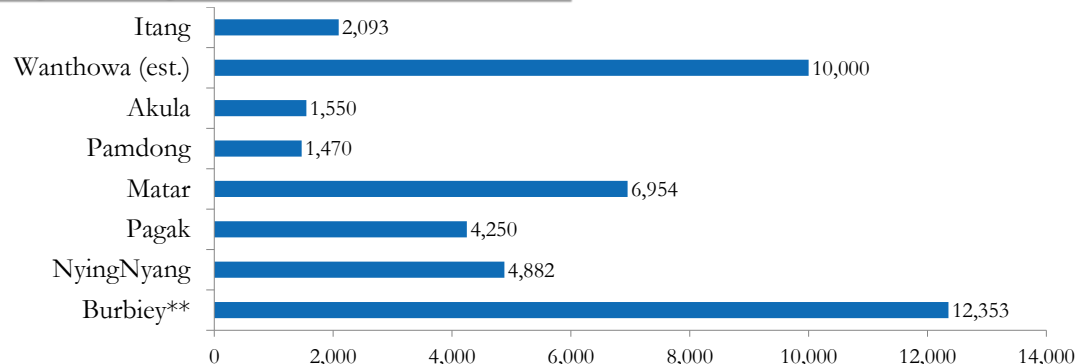

Refugee population Breakdown

277,757 *
TOTAL GAMBELLA POPULATION

220,091
refugees arrived
post 15-Dec-2013
79%

57,666
refugees arrived
pre 15-Dec-2013
21%

Camps population

Camp Names	Children (age < 18 yrs)		Adults (age >= 18 yrs)		Total	%
	Males	Females	Males	Females		
Pugnido	21,259	20,027	6,936	14,723	62,945	27%
Tierkidi	18,558	17,891	3,993	12,035	52,477	22%
Jewi	17,803	17,093	2,359	10,558	47,813	20%
Kule	15,552	14,824	6,020	11,296	47,692	20%
Okugo	2,362	2,203	976	2,050	7,591	3%
Pugnido II	5,298	4,991	1,729	3,669	15,687	7%
TOTAL	80,832	77,029	22,013	54,331	234,205	100%
	157,861		76,344			
%	67%		33%			

TOTAL CAMPS POPULATION
234,205
persons

AVERAGE FAMILY SIZE
4

Refugees living within host communities

New arrivals awaiting transfers

Refugees living within host communities
43,552
persons

New arrivals awaiting transfers to camps
0
persons