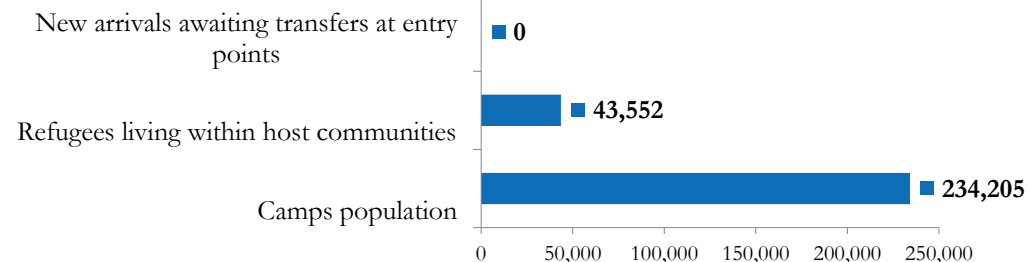

Refugee population Breakdown

277,757 *
TOTAL GAMBELLA POPULATION

220,091
refugees arrived
post 15-Dec-2013
79%

57,666
refugees arrived
pre 15-Dec-2013
21%

Camps population

Camp Names	Children (age < 18 yrs)		Adults (age >= 18 yrs)		Total	%
	Males	Females	Males	Females		
Pugnido	21,259	20,027	6,936	14,723	62,945	27%
Tierkidi	18,558	17,891	3,993	12,035	52,477	22%
Jewi	17,803	17,093	2,359	10,558	47,813	20%
Kule	15,552	14,824	6,020	11,296	47,692	20%
Okugo	2,362	2,203	976	2,050	7,591	3%
Pugnido II	5,298	4,991	1,729	3,669	15,687	7%
TOTAL	80,832	77,029	22,013	54,331	234,205	100%
	157,861		76,344			
%	67%		33%			