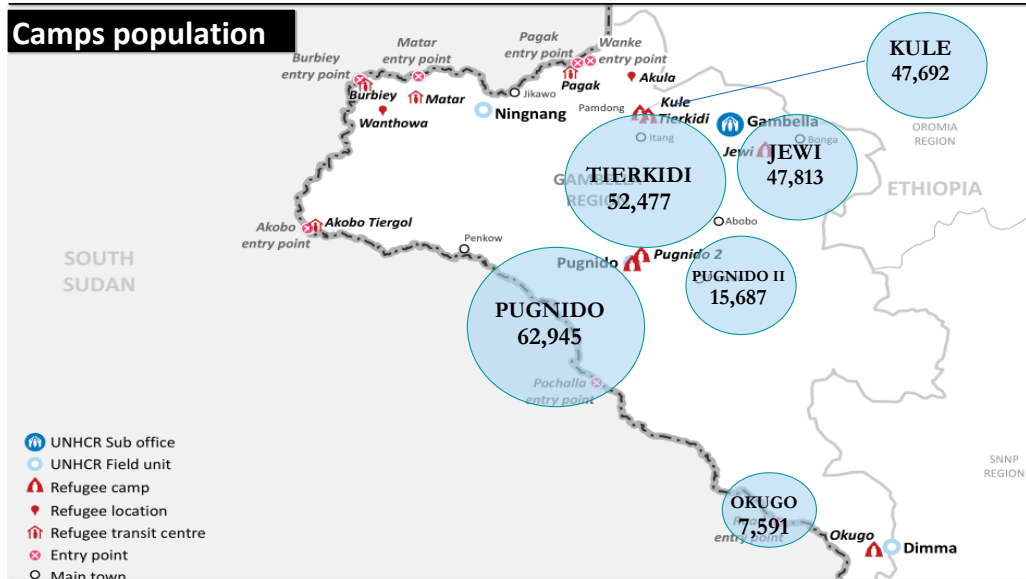

Refugee population Breakdown

277,757 *
TOTAL GAMBELLA POPULATION

220,091
refugees arrived
post 15-Dec-2013
79%

57,666
refugees arrived
pre 15-Dec-2013
21%

Camps population

Camp Names	Children (age < 18 yrs)		Adults (age >= 18 yrs)		Total	%
	Males	Females	Males	Females		
Pugnido	21,259	20,027	6,936	14,723	62,945	27%
Tierkidi	18,558	17,891	3,993	12,035	52,477	22%
Jewi	17,803	17,093	2,359	10,558	47,813	20%
Kule	15,552	14,824	6,020	11,296	47,692	20%
Okugo	2,362	2,203	976	2,050	7,591	3%
Pugnido II	5,298	4,991	1,729	3,669	15,687	7%
TOTAL	80,832	77,029	22,013	54,331	234,205	100%
	157,861		76,344			
%	67%		33%			

TOTAL CAMPS POPULATION
234,205
persons

AVERAGE FAMILY SIZE
4

Refugees living within host communities

New arrivals awaiting transfers

Refugees living within host communities
43,552
persons

New arrivals awaiting transfers to camps
0
persons

* - In addition to 277,757 South Sudanese refugees in Gambella region, there are 11,174 refugees at the camps in Assosa [Breakdown: Pre 15th Dec 2013 = 6,129; Post 15th Dec 2013 = 5,045]

** - Interviews with some refugees indicate that those with large livestock herds as well as traders and other categories were unwilling to move from border entry locations.