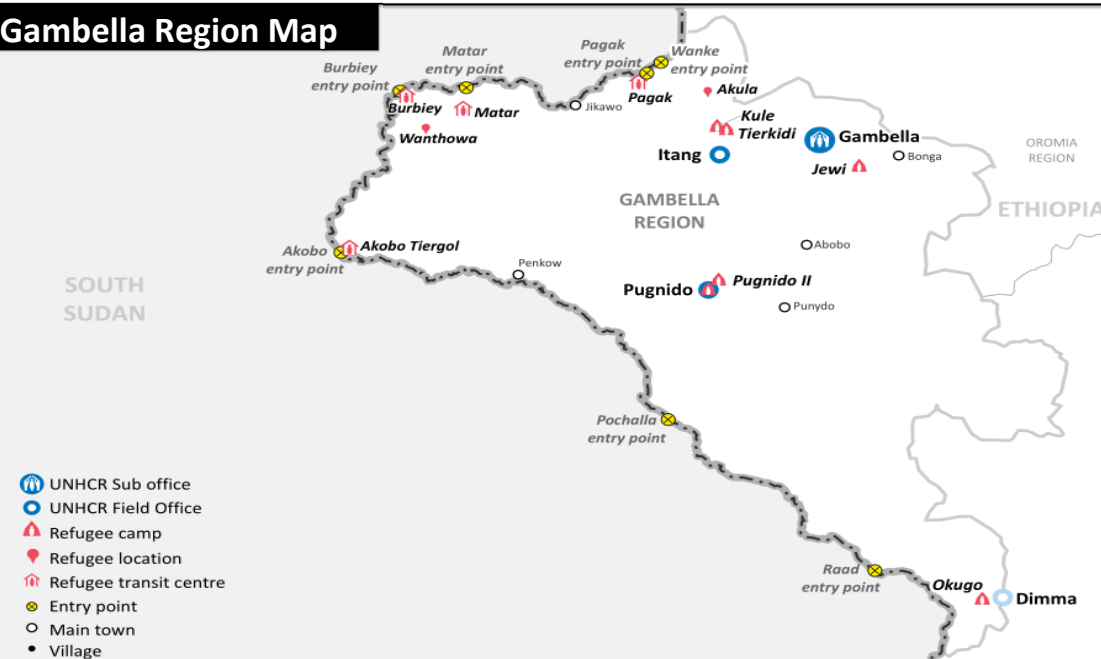

South Sudanese new arrivals in Gambella - Post 15th December 2013 (as of 15-January-2016)

Gambella Region Map

TOTAL ARRIVALS **220,748** PERSONS (*)

AVERAGE ARRIVALS per day since start of 2014 **298** PERSONS

AVERAGE ARRIVALS per day since last week **18** PERSONS

Entry Points	Cumulative total 1 st to 31 st January	Refugees transferred to camps (in December)	New Arrivals awaiting transfers to camps
Pagak	541	541	0
Akobo	0	0	0
Pochalla	0	0	0
Raad	0	0	0
Burbiey	0	0	0
Matar	0	0	0
Addis-Ababa	0	0	0
Wanke	0	0	0
Total	541	541	0

*- This figure does not include the old caseload of 48,531 South Sudanese refugees registered pre 15th December 2013 [Breakdown: Pugnido = 44,281; Okugo = 4,250]. In addition to 220,748 South Sudanese refugees in Gambella region, there are 321 refugees in Addis and 11,174 refugees at the camps in Assosa [Pre 15th Dec 2013 = 6,129; Post 15th Dec 2013 = 5,045]