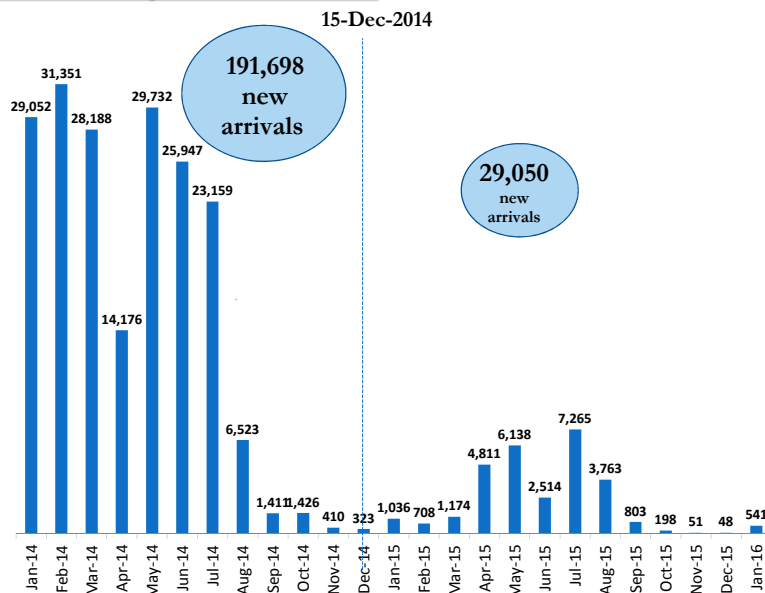

South Sudanese new arrivals in Gambella - Post 15th December 2013 (as of 15-January-2016)

Gambella Region Map

TOTAL ARRIVALS **220,748** PERSONS (*)

AVERAGE ARRIVALS per day since start of 2014 **298** PERSONS

AVERAGE ARRIVALS per day since last week **18** PERSONS

Entry Points	Cumulative total 1 st to 31 st January	Refugees transferred to camps (in December)	New Arrivals awaiting transfers to camps
Pagak	541	541	0
Akobo	0	0	0
Pochalla	0	0	0
Raad	0	0	0
Burbiey	0	0	0
Matar	0	0	0
Addis-Ababa	0	0	0
Wanke	0	0	0
Total	541	541	0

Arrivals by Month

Key Statistics

- 67%** Of the population are **Children**
- 91%** Of the population are **women and children**
- 71%** Of the adult population are **women**
- 22,557** are identified as **Unaccompanied/ Separated Children**