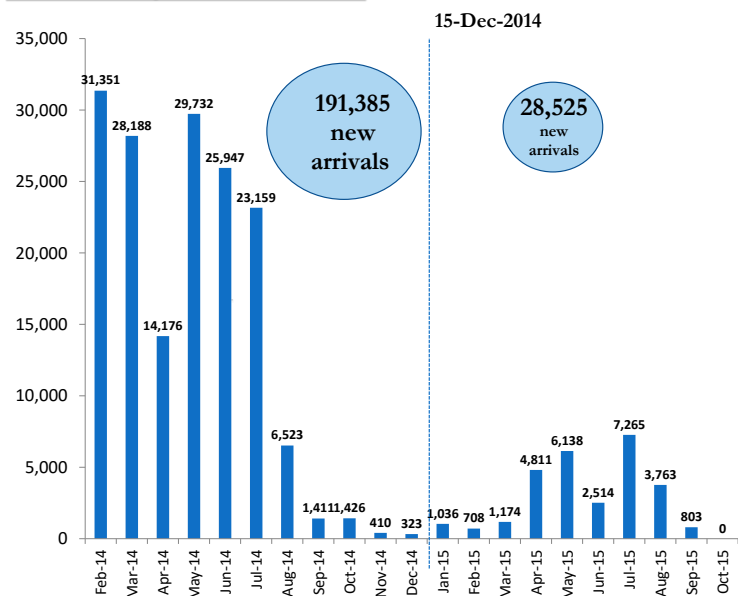

South Sudanese new arrivals in Gambella - Post 15th December 2013 (as of 02-October-2015)

Gambella Region Map

TOTAL ARRIVALS
219,910
PERSONS (*)

AVERAGE ARRIVALS per day since start of 2014
344
PERSONS

AVERAGE ARRIVALS per day since last week
29
PERSONS

Entry Points	Cumulative total from 1 st to 2 nd October	Refugees transferred to Pugnido II camp	New Arrivals awaiting transfers to Pugnido II camp
Pagak	0	0	290
Akobo	0	0	0
Pochalla	0	0	0
Raad	0	0	0
Burbiey	0	0	0
Matar	0	0	0
Wanke	0	0	0
Total	0	0	290

Arrivals by Month

Key Statistics

67%
Of the population are **Children**

91%
Of the population are **women and children**

71%
Of the adult population are **women**

20,627
are identified as **Unaccompanied/ Separated Children**

Arrivals Transfer Statistics

TOTAL ARRIVALS
219,910
Persons

Refugees living within host communities
33,559**
(15.2%)

REFUGEES TRANSFERRED to camps
186,061
(84.7%)

New Arrivals awaiting transfers to camps
290
(0.1%)