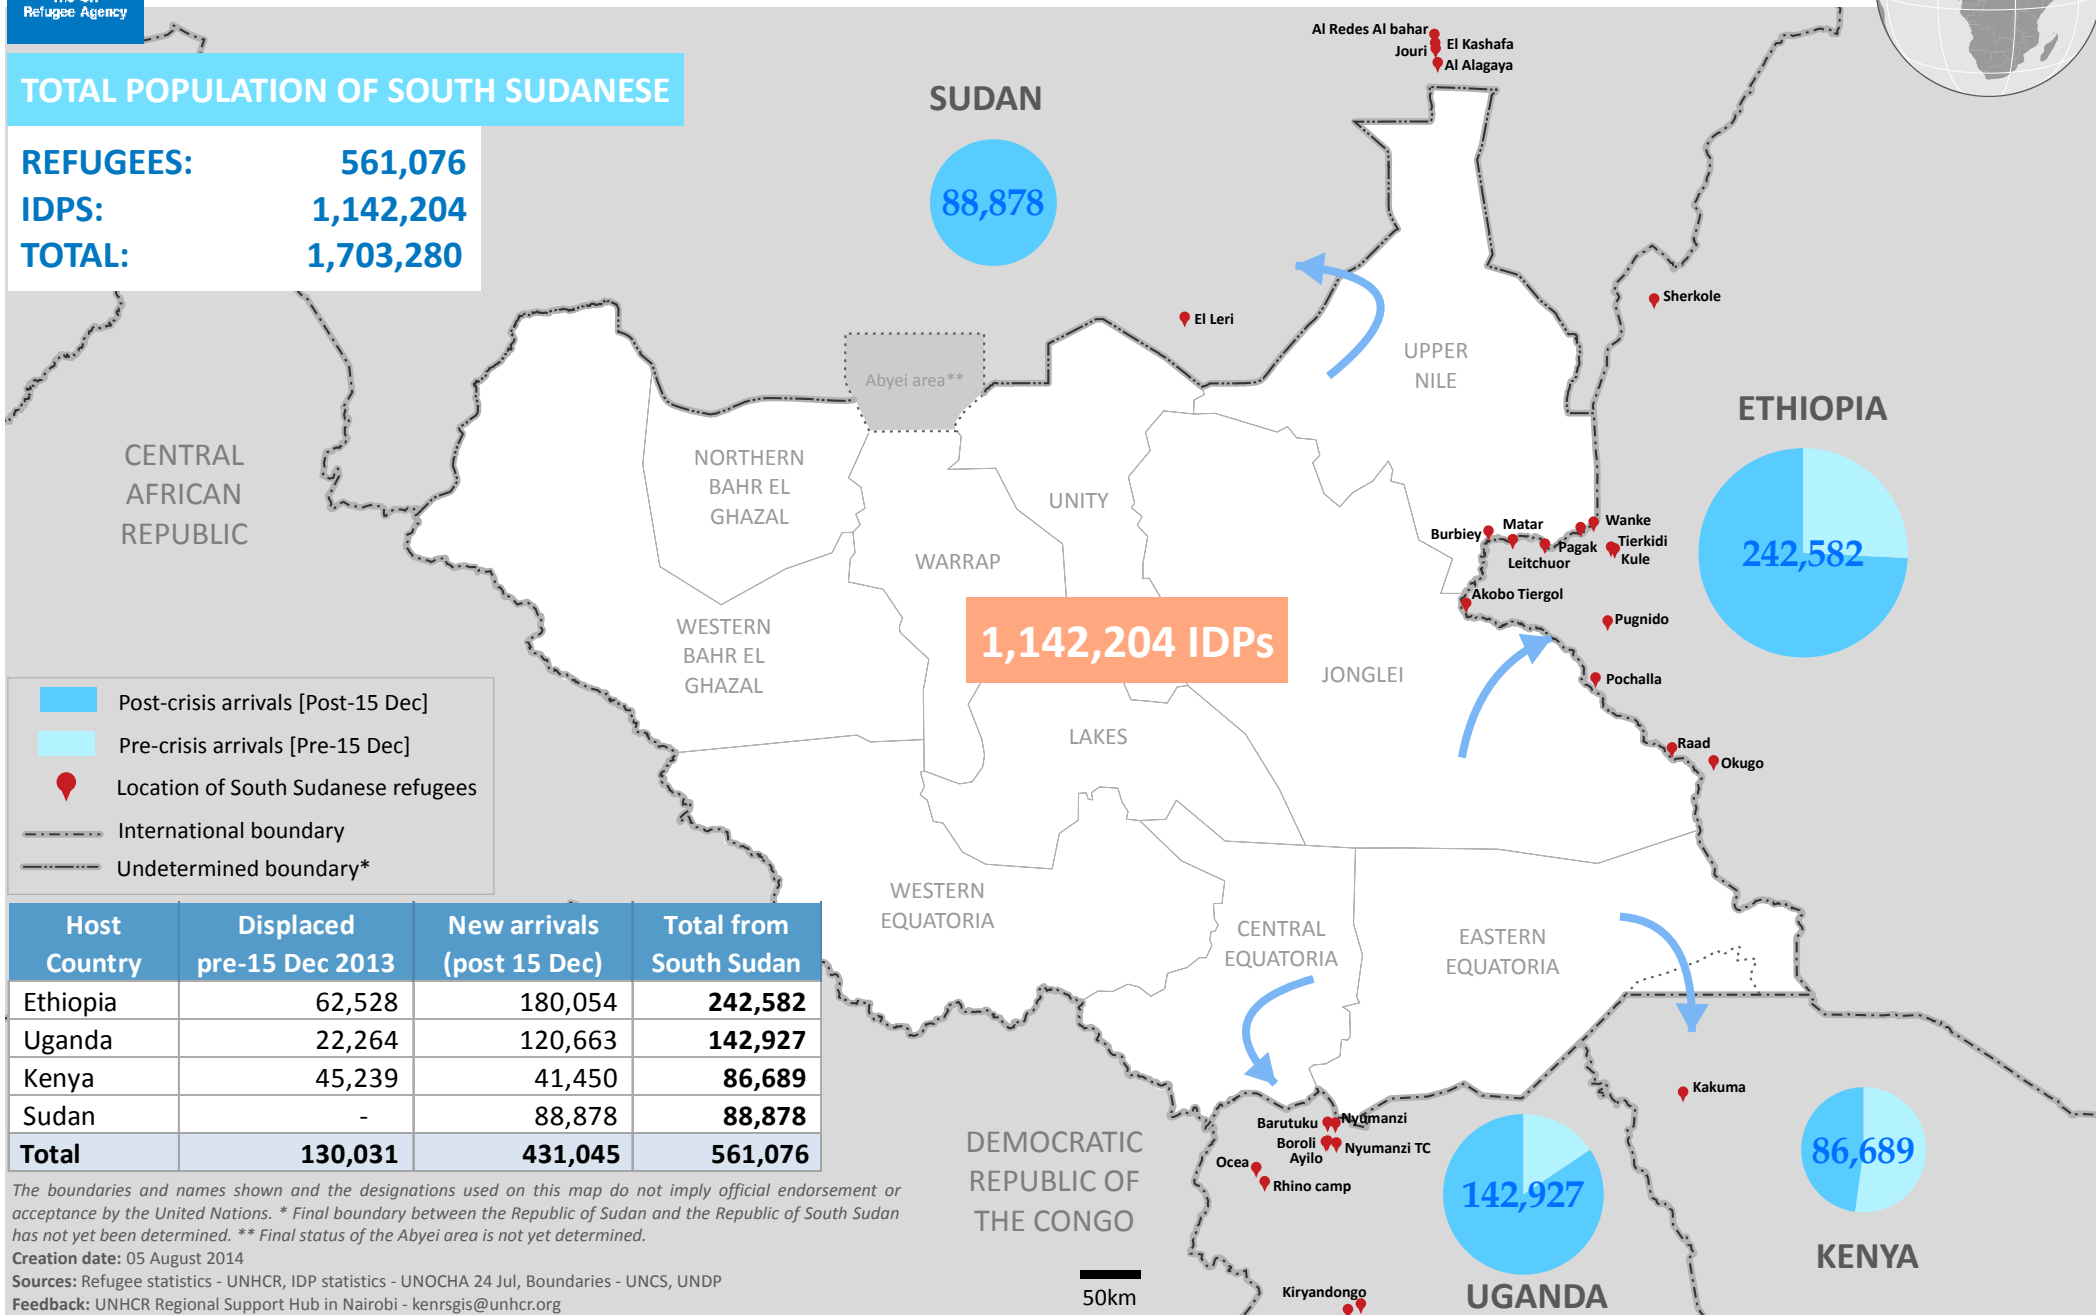

South Sudan Emergency: Regional overview of refugees from South Sudan

As of 31 July 2014

TOTAL POPULATION OF SOUTH SUDANESE

REFUGEES: 561,076
IDPS: 1,142,204
TOTAL: 1,703,280

- Post-crisis arrivals [Post-15 Dec]
- Pre-crisis arrivals [Pre-15 Dec]
- Location of South Sudanese refugees
- International boundary
- Undetermined boundary*

Host Country	Displaced pre-15 Dec 2013	New arrivals (post 15 Dec)	Total from South Sudan
Ethiopia	62,528	180,054	242,582
Uganda	22,264	120,663	142,927
Kenya	45,239	41,450	86,689
Sudan	-	88,878	88,878
Total	130,031	431,045	561,076

The boundaries and names shown and the designations used on this map do not imply official endorsement or acceptance by the United Nations. * Final boundary between the Republic of Sudan and the Republic of South Sudan has not yet been determined. ** Final status of the Abyei area is not yet determined.
 Creation date: 05 August 2014
 Sources: Refugee statistics - UNHCR, IDP statistics - UNOCHA 24 Jul, Boundaries - UNCS, UNDP
 Feedback: UNHCR Regional Support Hub in Nairobi - kenrgis@unhcr.org