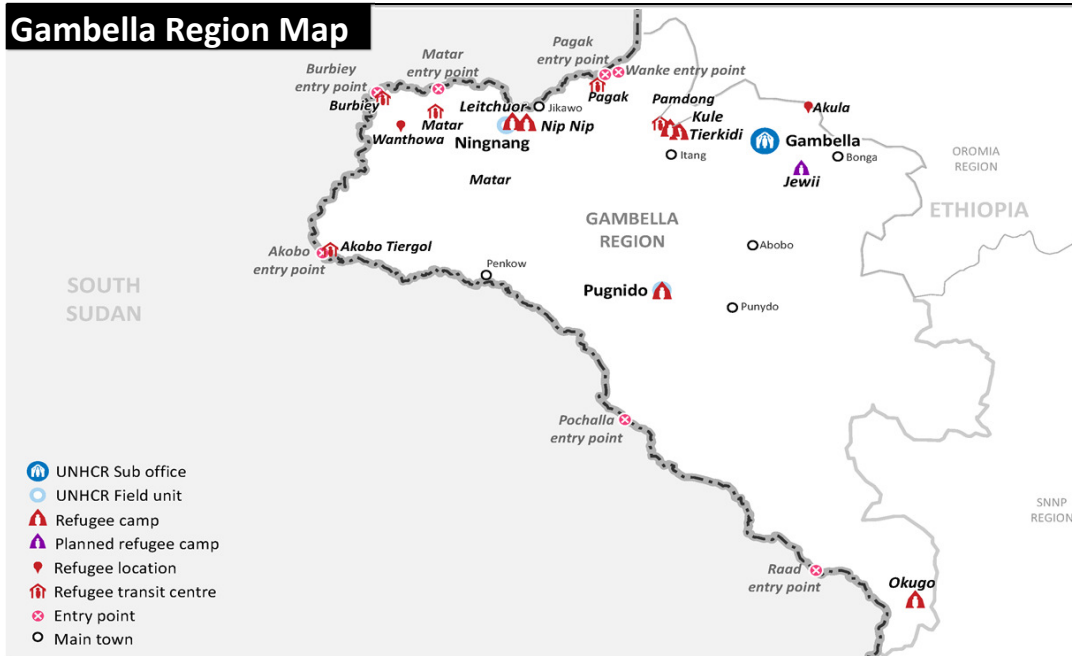

## Gambella Region Map

TOTAL ARRIVALS

**194,616 \***  
persons

AVERAGE ARRIVALS per day since start of 2014

**428**  
persons

AVERAGE ARRIVALS per day since last week

**68**  
persons

## Arrivals by Month

## Arrivals Transfer Statistics

\*- This figure does not include the old caseload of 57,738 South Sudanese refugees registered pre 15th December 2013 [Breakdown: Pugnido = 43,672; Okuga = 4,066, Wanthowa- estimated 10,000]

In addition to 194,616 South Sudanese refugees in Gambella region, there are 8,978 refugees at the camps in Assosa [Breakdown: Pre 15th Dec 2013 = 6,161; Post 15th Dec 2013 = 2,817]

\*\* - This figure does not include the old caseload of 10,000 South Sudanese refugees living in Wanthowa Woreda who arrived pre-15 December 2013.