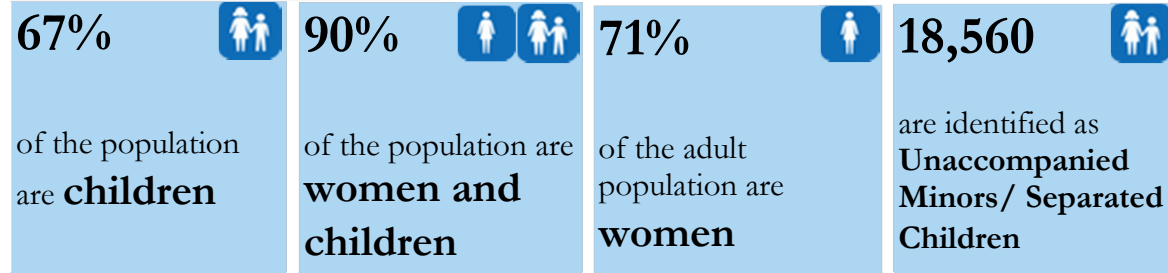

## Gambella Region Map

TOTAL ARRIVALS

**194,616 \***  
persons

AVERAGE ARRIVALS per day since start of 2014

**428**  
persons

AVERAGE ARRIVALS per day since last week

**68**  
persons

## Arrivals by Month

## Arrivals Transfer Statistics

\*- This figure does not include the old caseload of 57,738 South Sudanese refugees registered pre 15th December 2013 [Breakdown: Pugnido = 43,672; Okuga = 4,066, Wanthowa- estimated 10,000]