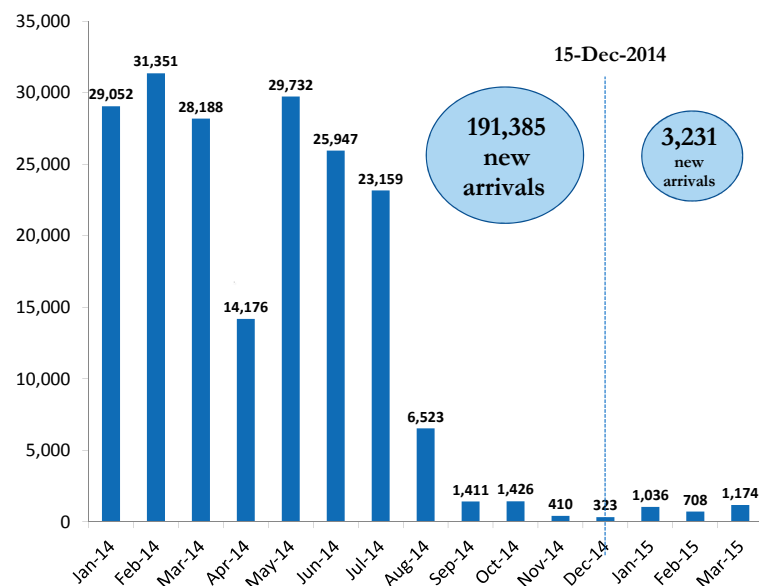

## Gambella Region Map

TOTAL ARRIVALS

**194,616 \***  
persons

AVERAGE ARRIVALS per day since start of 2014

**428**  
persons

AVERAGE ARRIVALS per day since last week

**68**  
persons

## Arrivals by Month

## Arrivals Transfer Statistics

\*- This figure does not include the old caseload of 57,738 South Sudanese refugees registered pre 15th December 2013 [Breakdown: Pugnido = 43,672; Okuga = 4,066, Wanthowa- estimated 10,000]