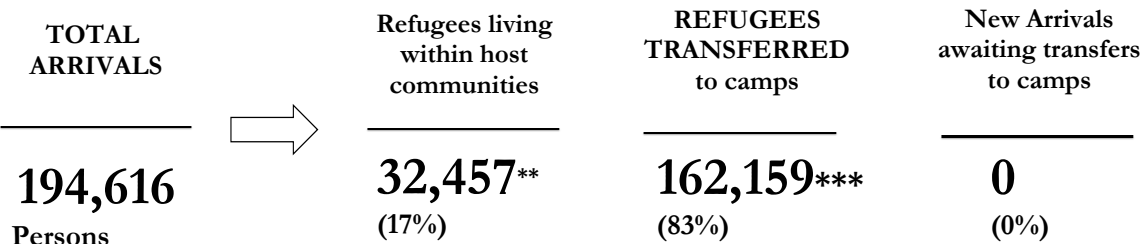

## Gambella Region Map

TOTAL ARRIVALS

**194,616 \***  
persons

AVERAGE ARRIVALS per day since start of 2014

**428**  
persons

AVERAGE ARRIVALS per day since last week

**68**  
persons

## Arrivals by Month

## Arrivals Transfer Statistics

\*- This figure does not include the old caseload of 57,738 South Sudanese refugees registered pre 15th December 2013 [Breakdown: Pugnido = 43,672; Okuga = 4,066, Wanthowa- estimated 10,000]